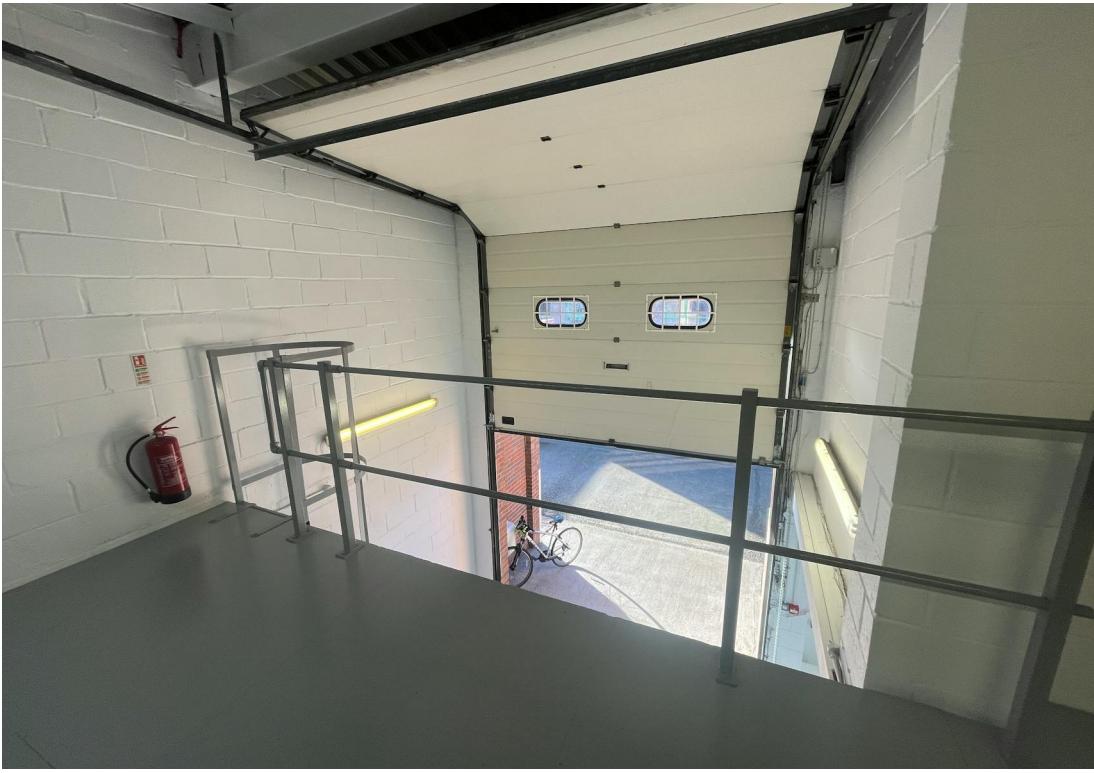

Two self contained industrial units to let separately or combined
in Fulham, SW6

KEY POINTS

- self contained
- loading bays
- max eaves 5.98m
- mezzanine office and storage
- 3 phase power
- shower facilities
- On site parking

DESCRIPTION

Two self contained light industrial units arranged over ground and first floors. Unit 29 is available immediately with Unit 30 becoming available early 2026.

Unit 29 has just been refurbished to provide modern office accommodation, with new flooring and lighting.

The properties benefit from a loading bay and roller shutter doors, approximately 6m in height. Both units benefit from ancillary storage and parking spaces to the front. Both units have their own shower and WC facilities together with a kitchen.