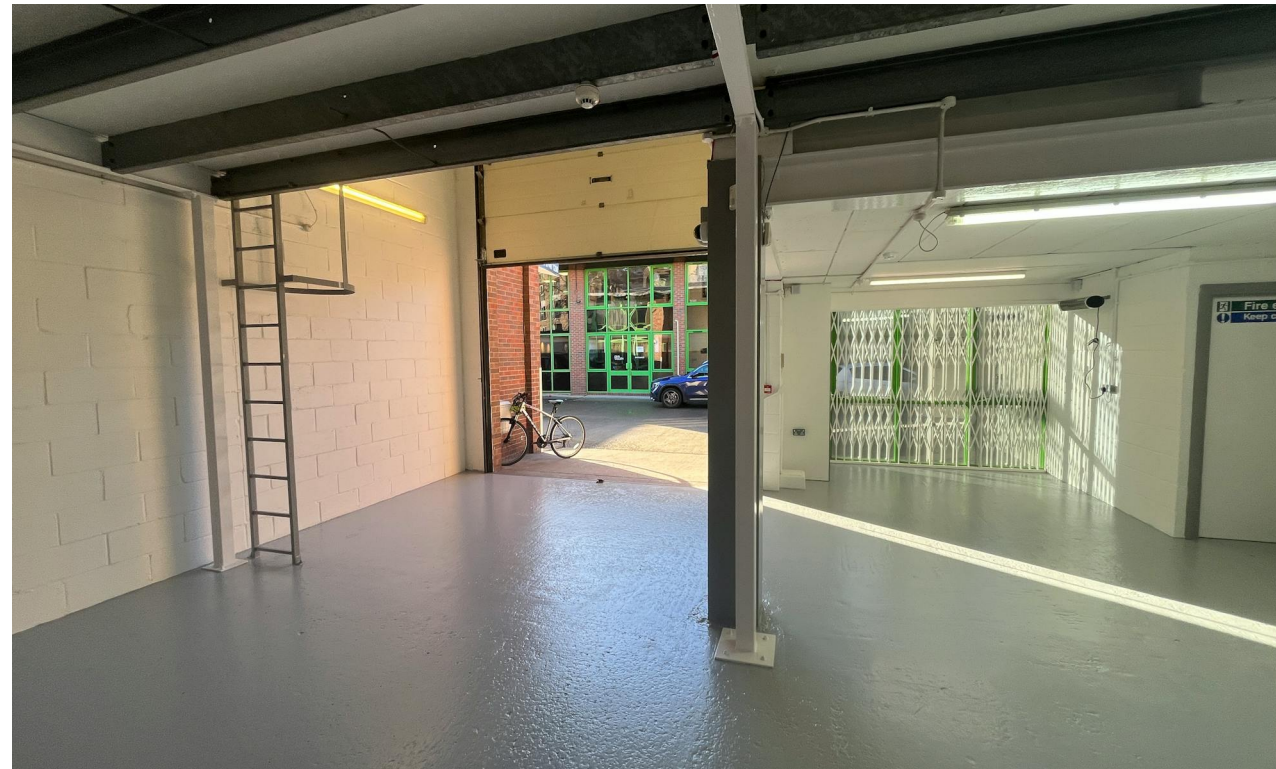

Two self contained industrial units to let separately or combined
in Fulham, SW6

KEY POINTS

- self contained
- loading bays
- max eaves 5.98m
- mezzanine office and storage
- 3 phase power
- shower facilities
- On site parking

DESCRIPTION

Two self contained light industrial units arranged over ground and first floors. Unit 29 is available immediately with Unit 30 becoming available early 2026.

Unit 29 has just been refurbished to provide modern office accommodation, with new flooring and lighting.

The properties benefit from a loading bay and roller shutter doors, approximately 6m in height. Both units benefit from ancillary storage and parking spaces to the front. Both units have their own shower and WC facilities together with a kitchen.