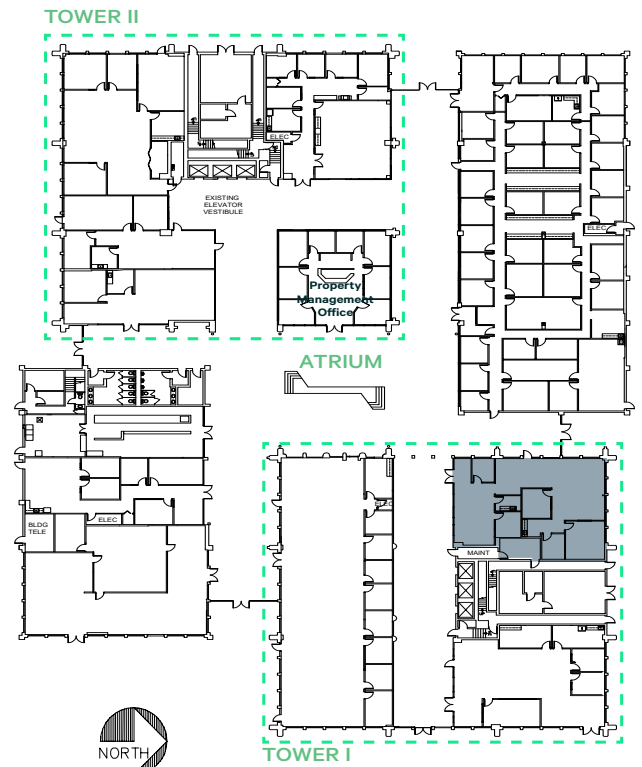

The Towers at Westshore

1408 & 1410 W Westshore Boulevard
Tampa, FL 33607

Suite Sheet

Suite III - 2,649 SF

Tower I

Contact Us

Philip Weber

First Vice President