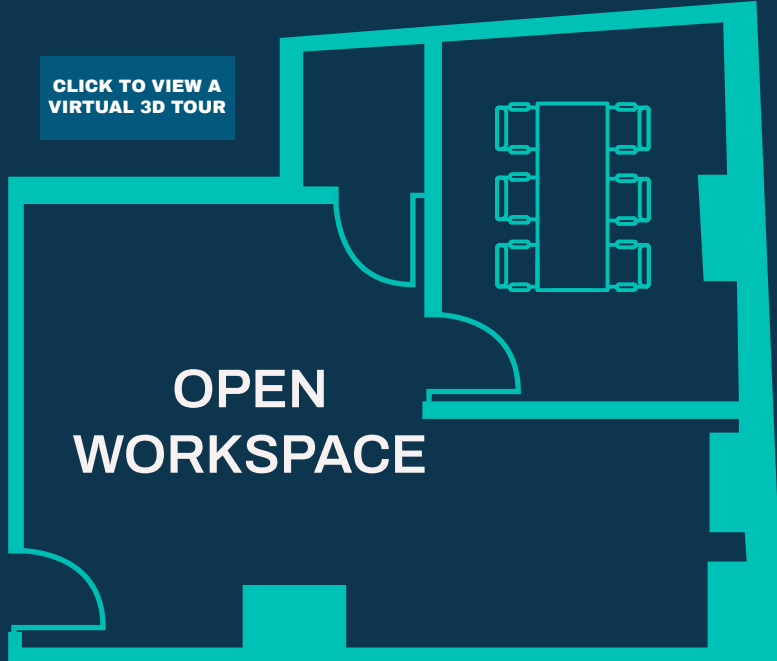

STATE STREET

69 STATE STREET
ALBANY, NY

EXPANSIVE
workspace

TEAM SUITE 1200B

ACCOMODATES HEADCOUNT OF UP TO 11

CLICK TO VIEW A
VIRTUAL 3D TOUR

**OPEN
WORKSPACE**

770 SQUARE FEET OF PRIVATE SPACE PLUS
3000+SF OF SHARED WORKSPACE, COWORKING
LOUNGE, KITCHEN, PHONE BOOTHS & MORE