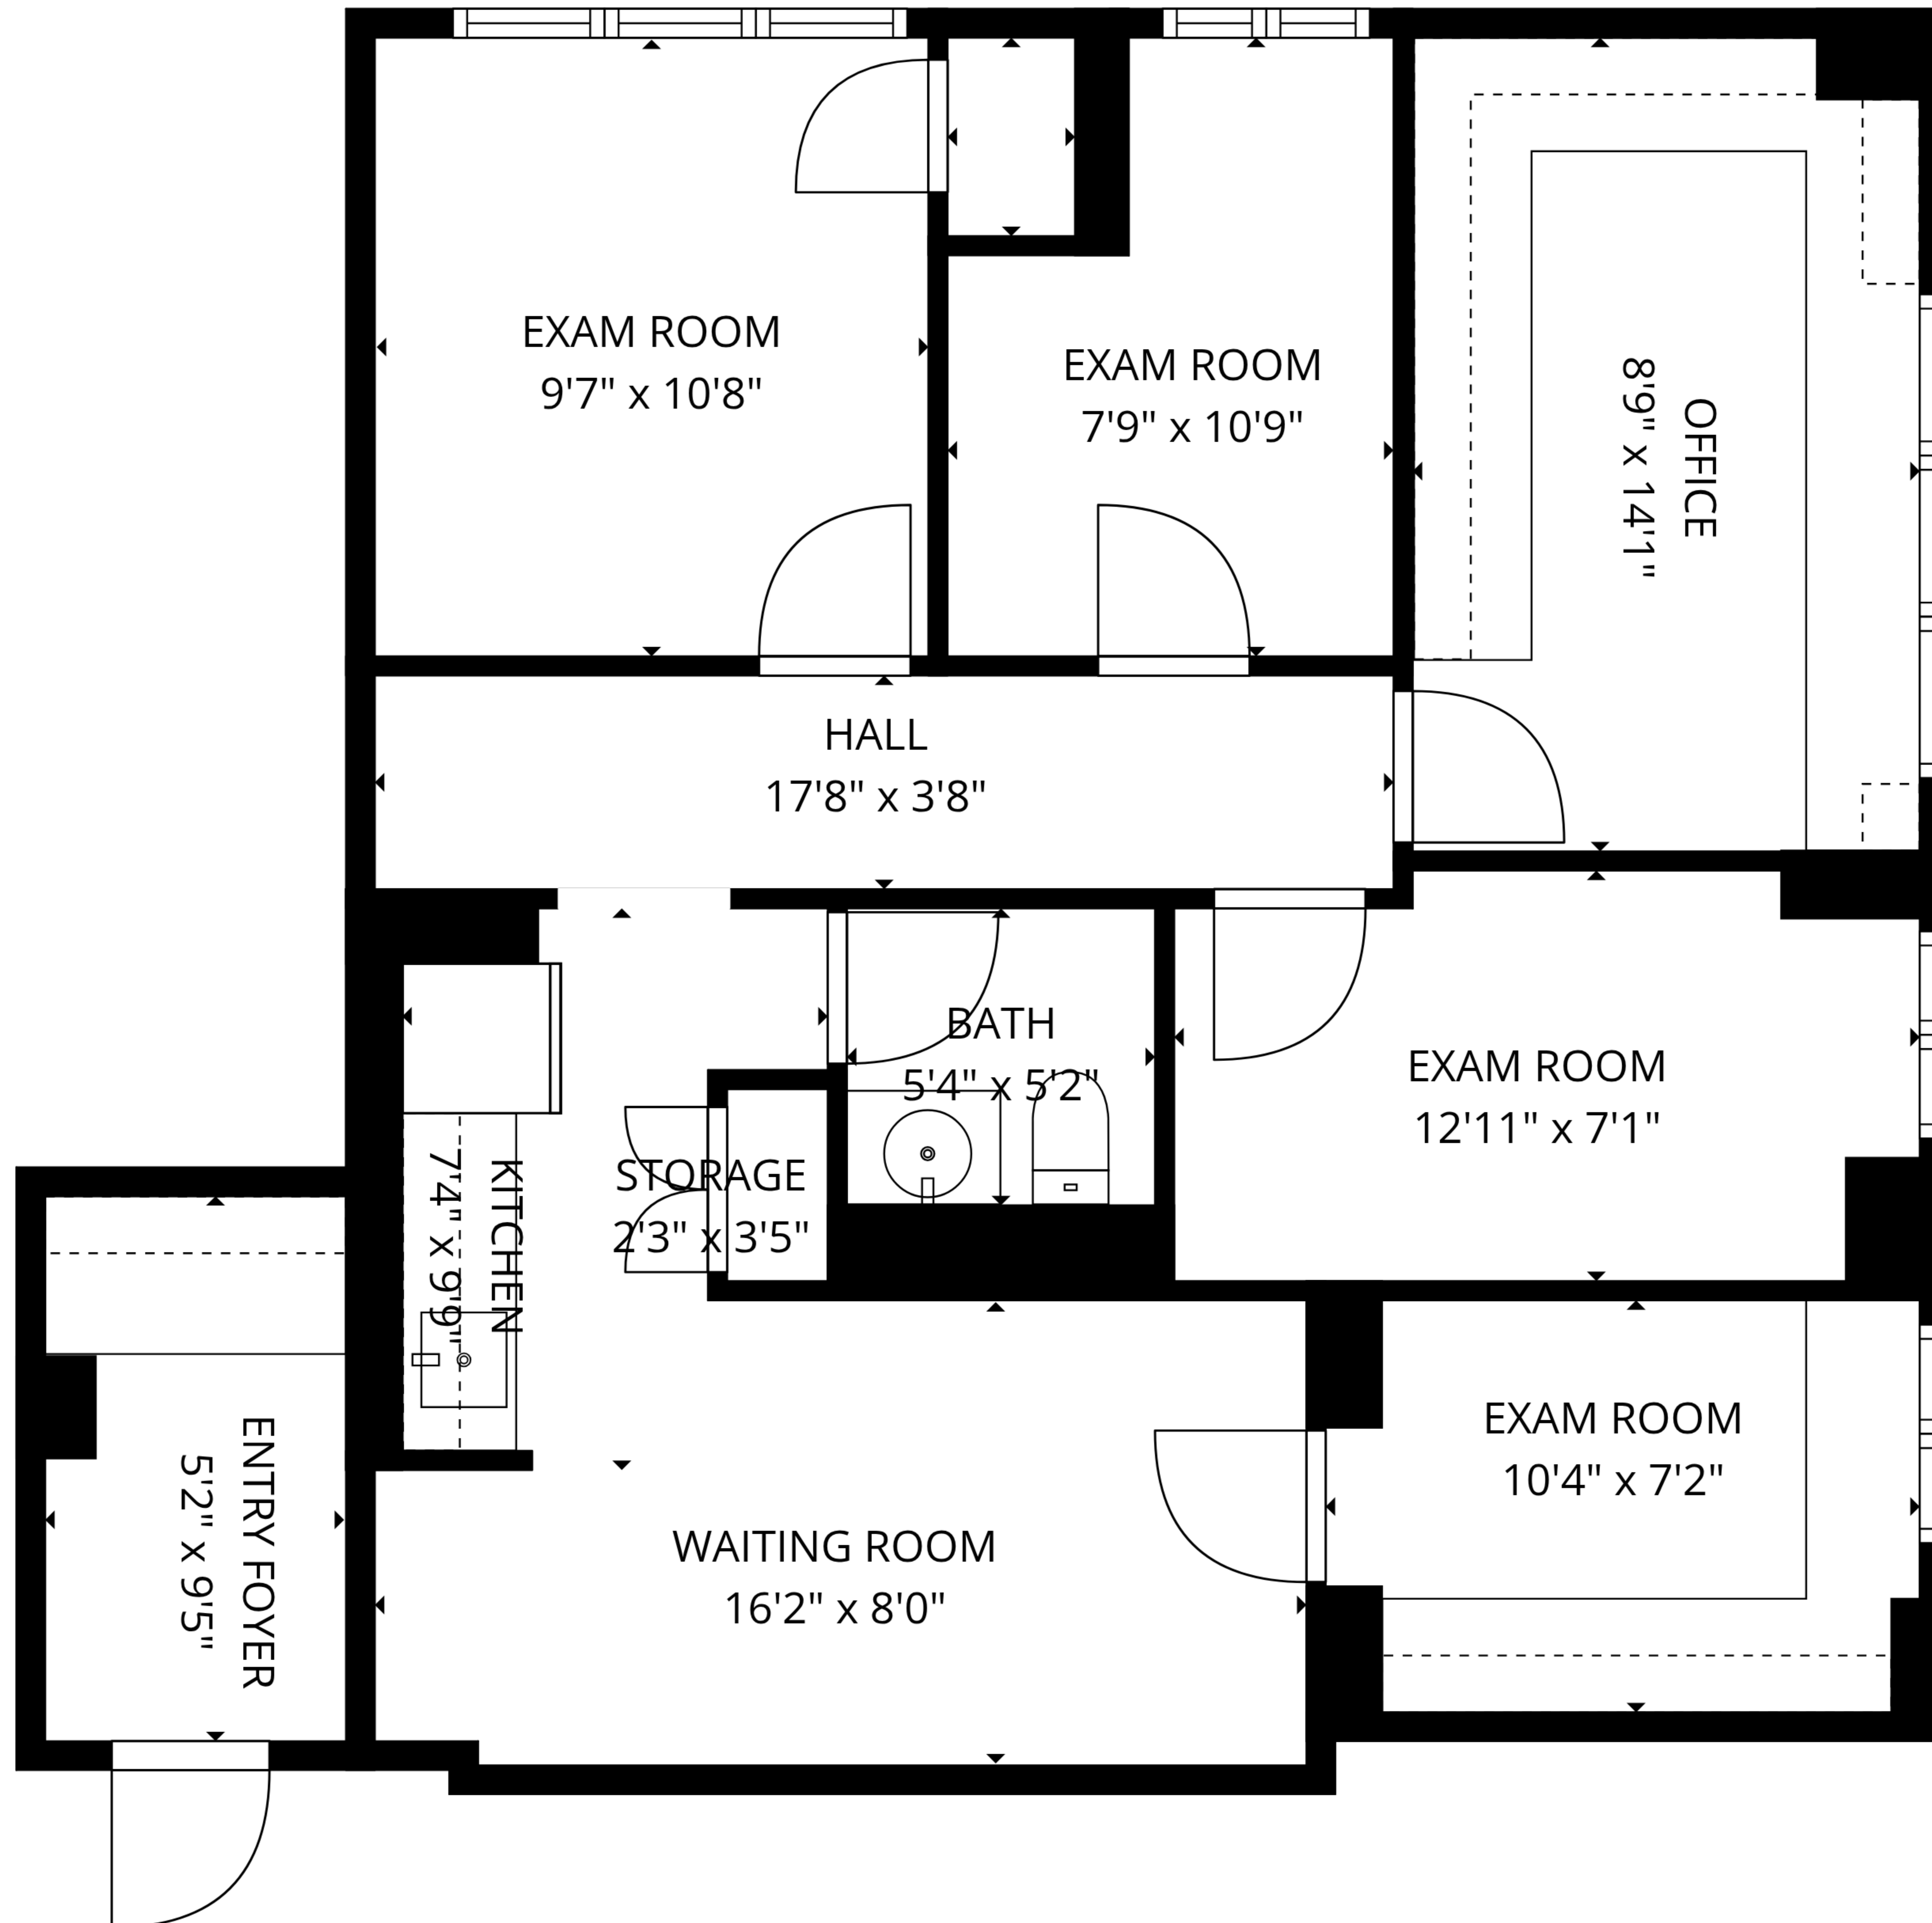

TOTAL: 836 sq. ft
 1st floor: 836 sq. ft
 EXCLUDED AREAS: STORAGE: 10 sq. ft, WALLS: 63 sq. ft

FLOOR PLAN CREATED BY CUBICASA APP. MEASUREMENTS DEEMED HIGHLY RELIABLE BUT NOT GUARANTEED.

TOTAL: 836 sq. ft

1st floor: 836 sq. ft

EXCLUDED AREAS: STORAGE: 10 sq. ft, WALLS: 63 sq. ft