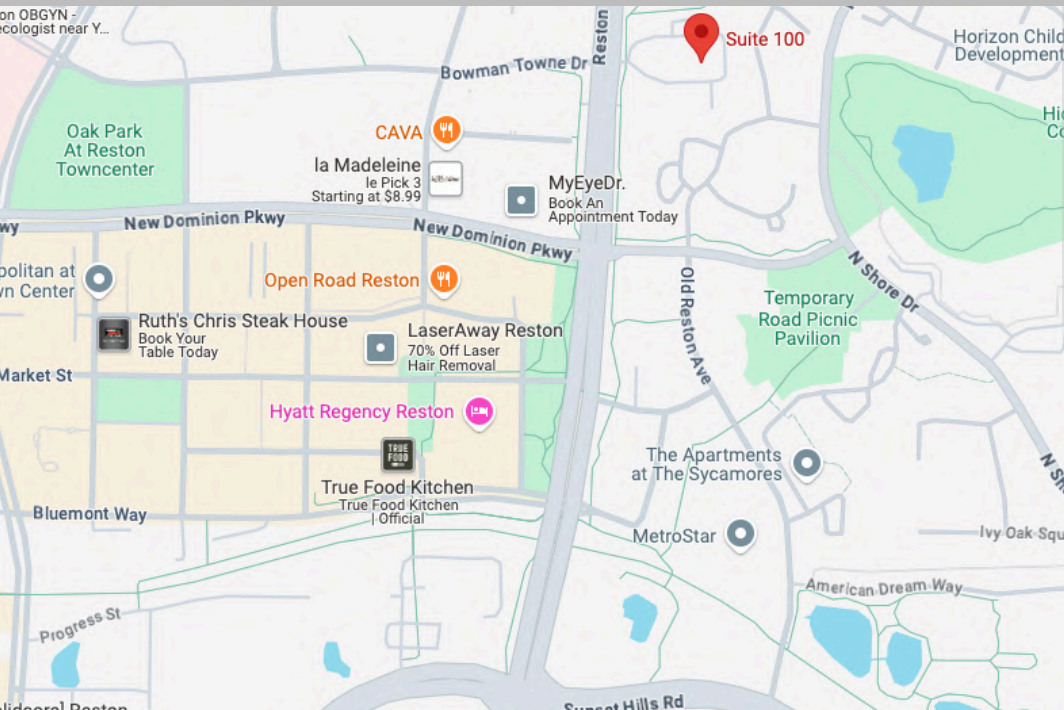

PRIME LOCATION

Enjoy full Town Center amenities without the premium price tag.

EVENTS

SHOP & DINE

FUN

11718 Bowman
Green Drive
Suite 100
Reston, VA 20190

- Modern Design
- Fully Furnished
- Prime Location
- Conference Rooms
- 24/7 Secure Access
- Flexible Lease Terms