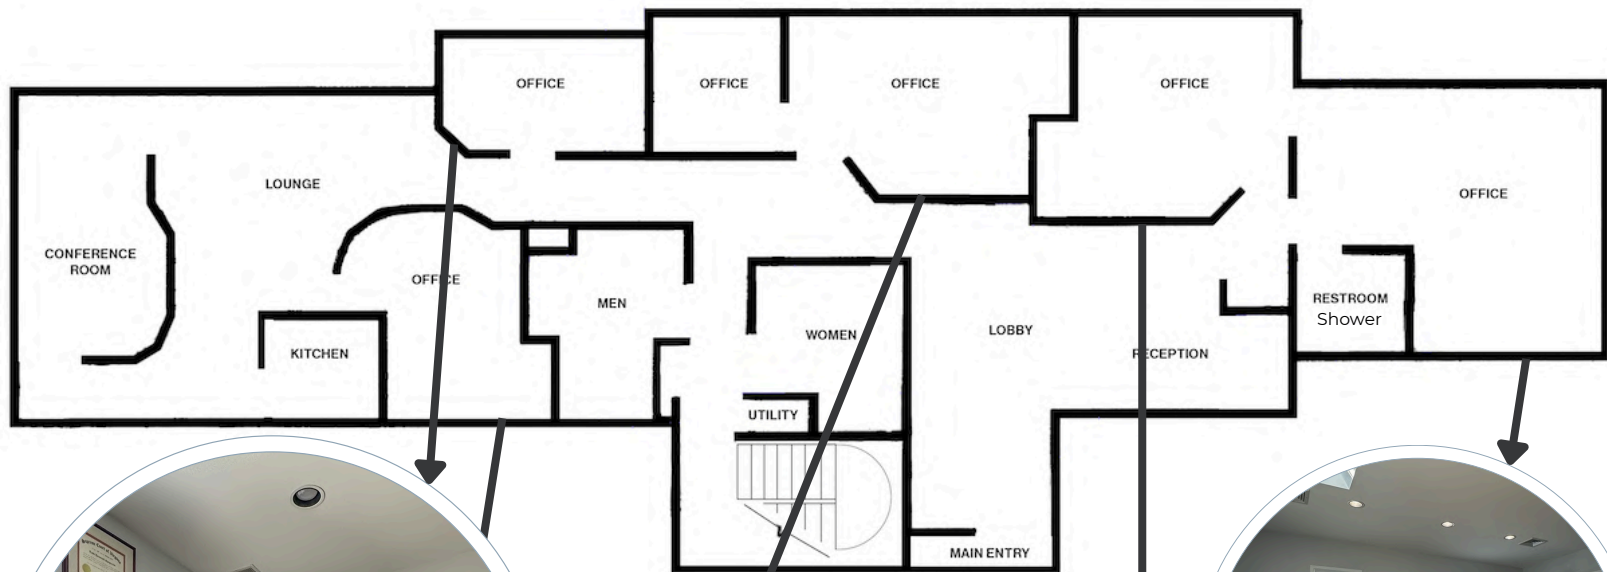

FLOOR PLAN

11718 BOWMAN GREEN DRIVE
SUITE 100
RESTON

Designed with accessibility in mind—wheelchair-friendly entrances and amenities.

Bike/Ride or walk to work and shower at the office.

- Welcoming lobby with one-of-a-kind Artwork
- Impressive entry with 24/7 security

- Separate suite entry
- Handicap Access
- Free parking

FLOOR PLAN

11718 BOWMAN GREEN DRIVE
SUITE 100
RESTON

Spacious offices can accommodate several people or convert into a work room or team room

Can accommodate 12 -14 staff simultaneously.

FLOOR PLAN

11718 BOWMAN GREEN DRIVE
SUITE 100
RESTON

Discover a truly unique working experience where hallways are adorned with original artwork, and a stunning water fountain welcomes you.