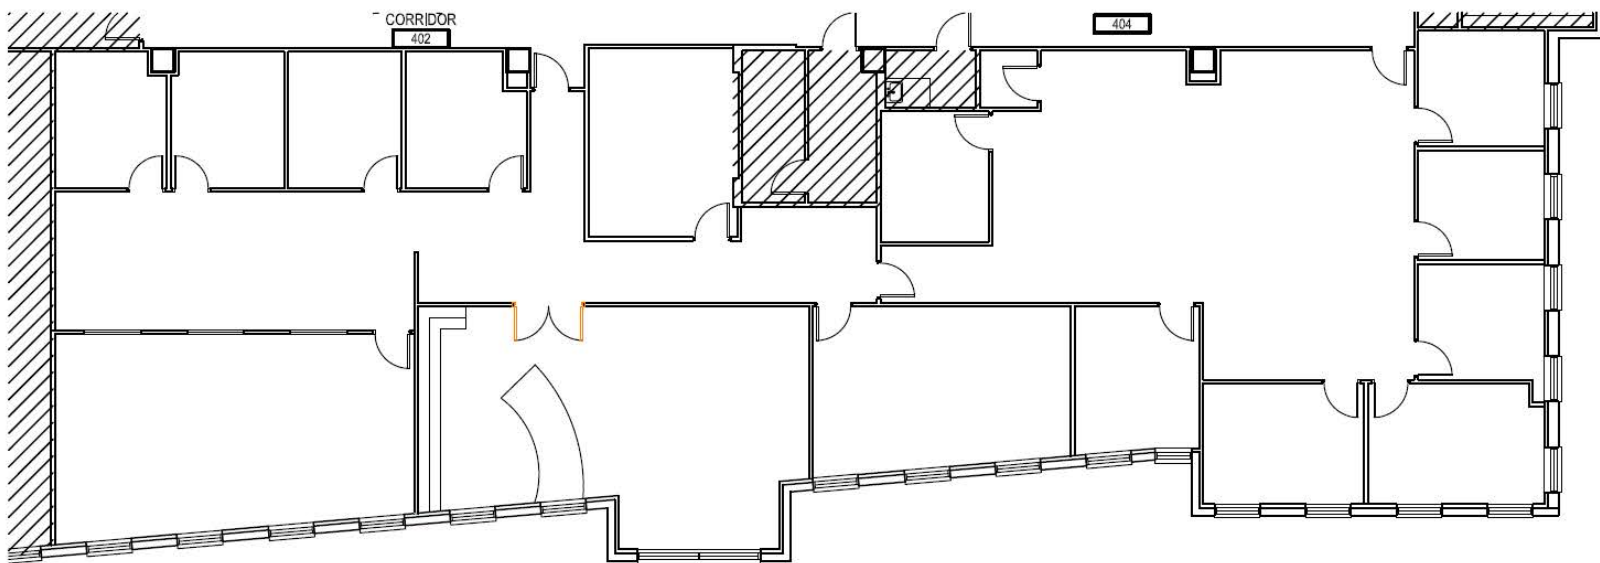

EMERALD VIEW AT VISTA CENTER

SUITE 450 | 5,882 SF

FOR MORE INFORMATION, PLEASE CONTACT:

KEVIN MCCARTHY
First Vice President
+1 561 227 1808
kevin.mccarthy@jll.com

KEVIN PROBEL
First Vice President
+1 561 847 8603
kevin.probel@jll.com