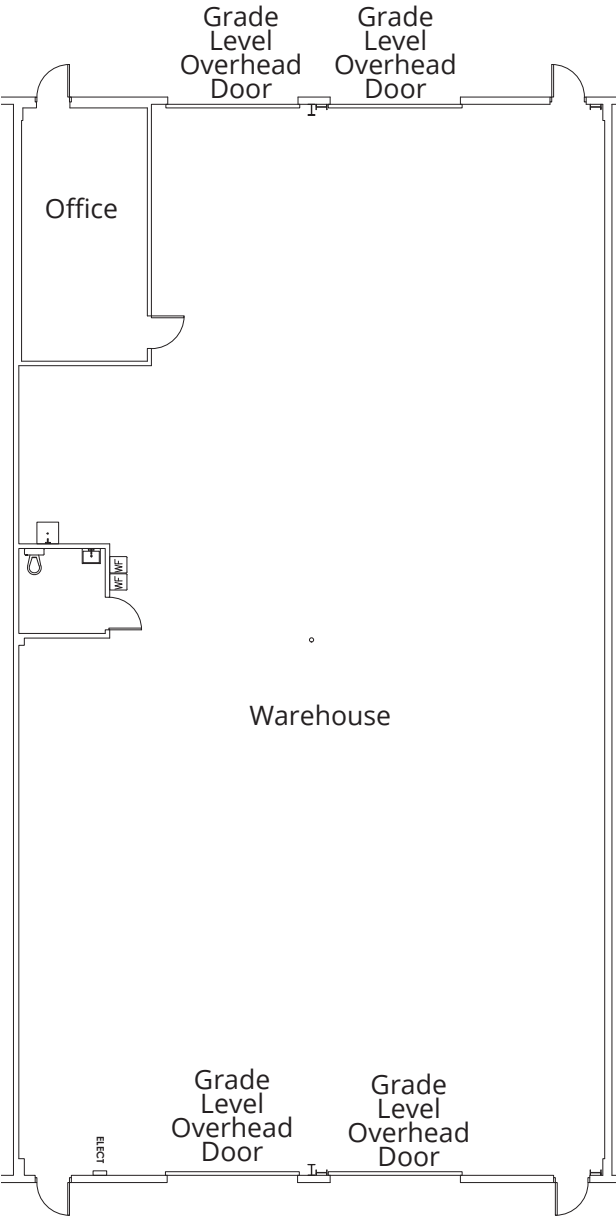

2440 | Suites G-H | 5,452± sf

**Get more
information**

Lisa Bailey, SIOR
Principal
+1 407 440 6645