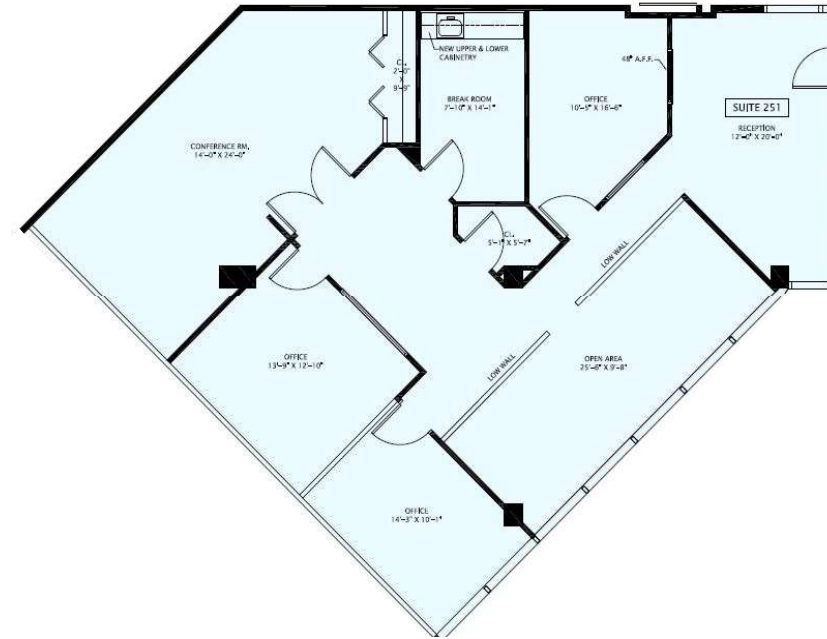

PENINSULA PLAZA

2424 N Federal Hwy, Boca Raton, FL

Suite 251
2,056 r.s.f.
Spec Plan

For more information,
please contact:

Brady Titcomb
+1 954 653 3222
brady.titcomb@jll.com

[Click here for virtual tour](#)

Floor Legend