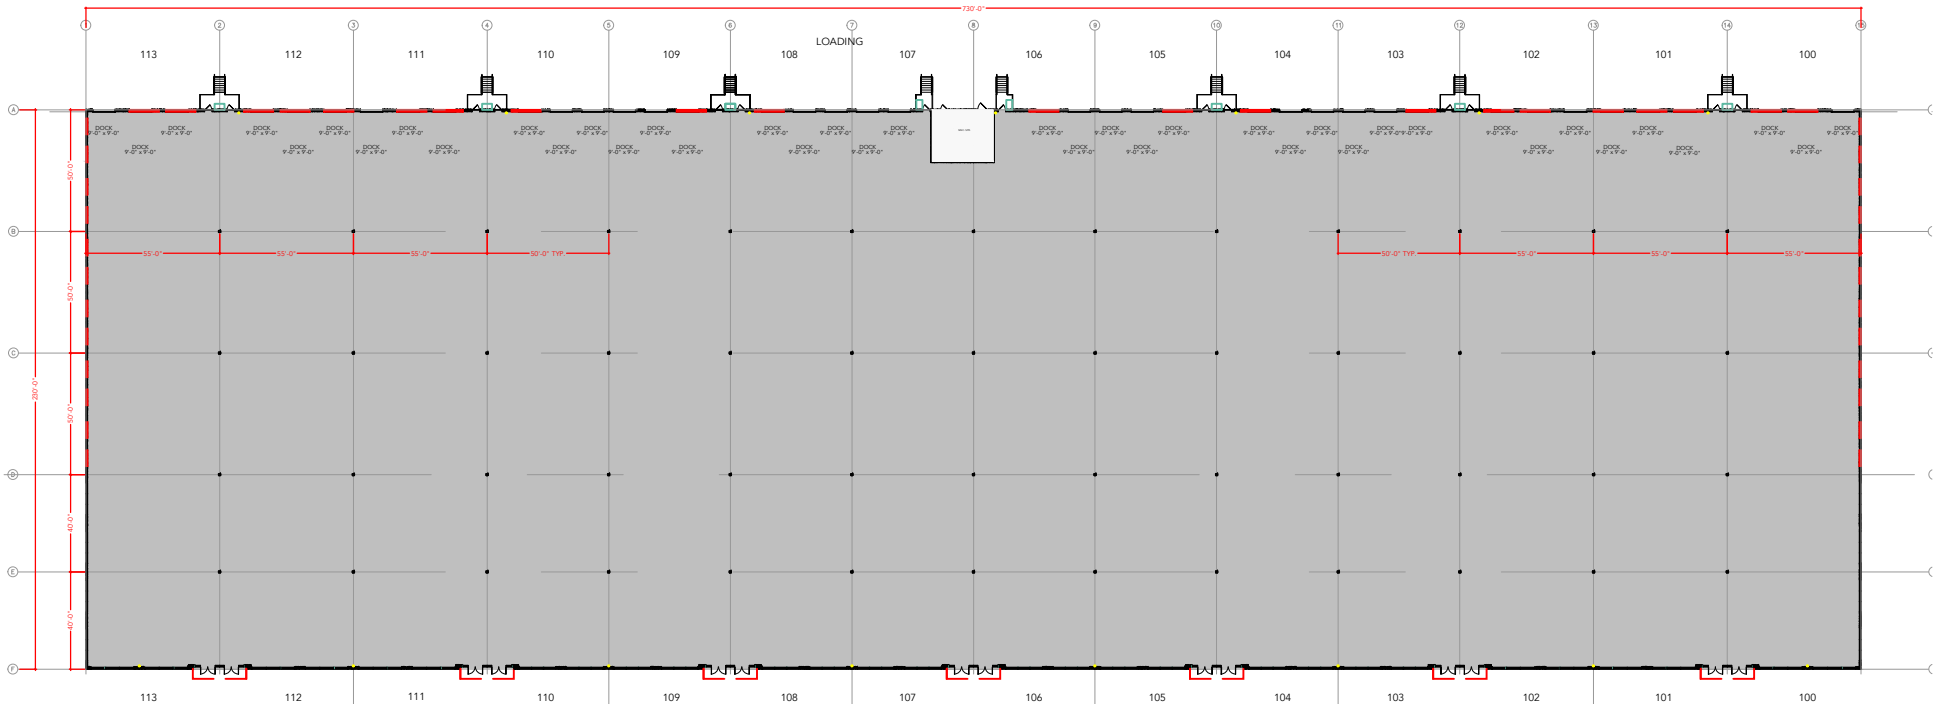

TOTAL SF AVAILABLE - 167,900 RSF

OFFICE - 167,900 RSF

WAREHOUSE - 0,000 SF

[Click to access 3D model](#)

Key Plan

Floor Plan