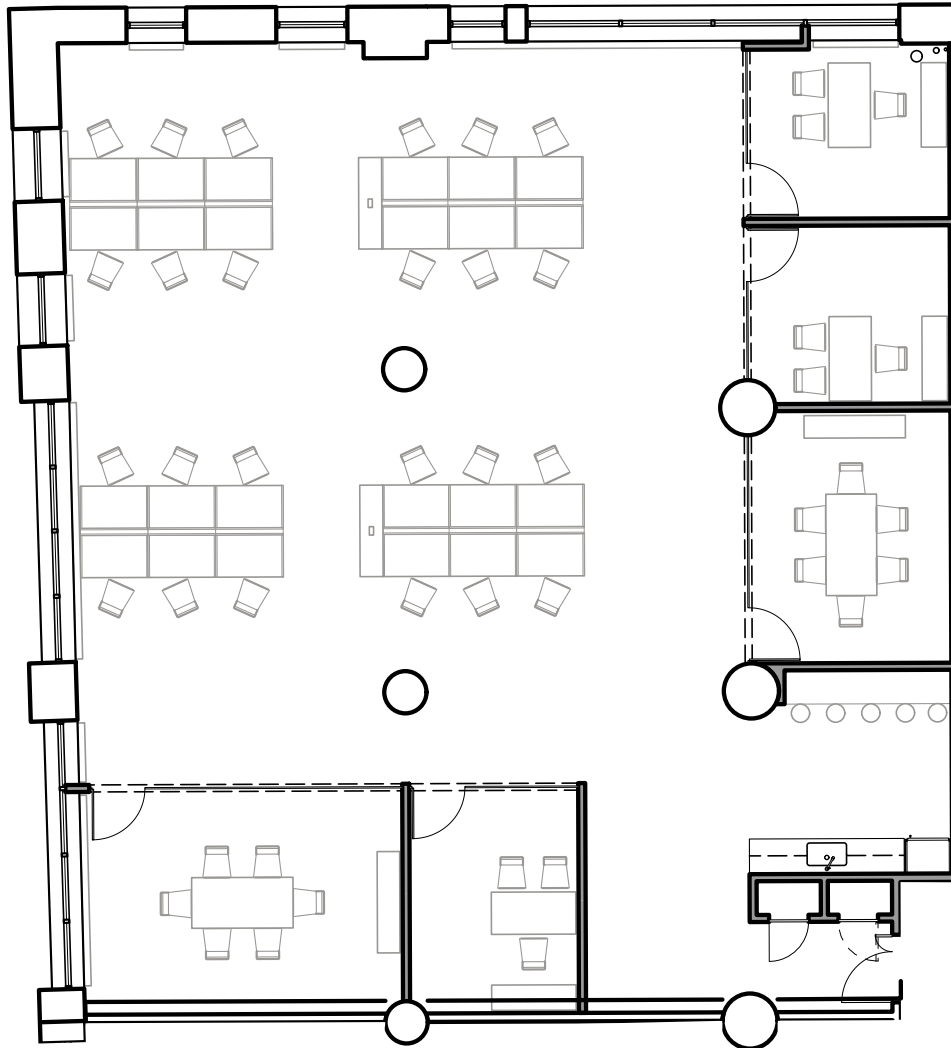

45 Main Street

Space to Work

Suite 602

Total Square Footage: 4,580 RSF