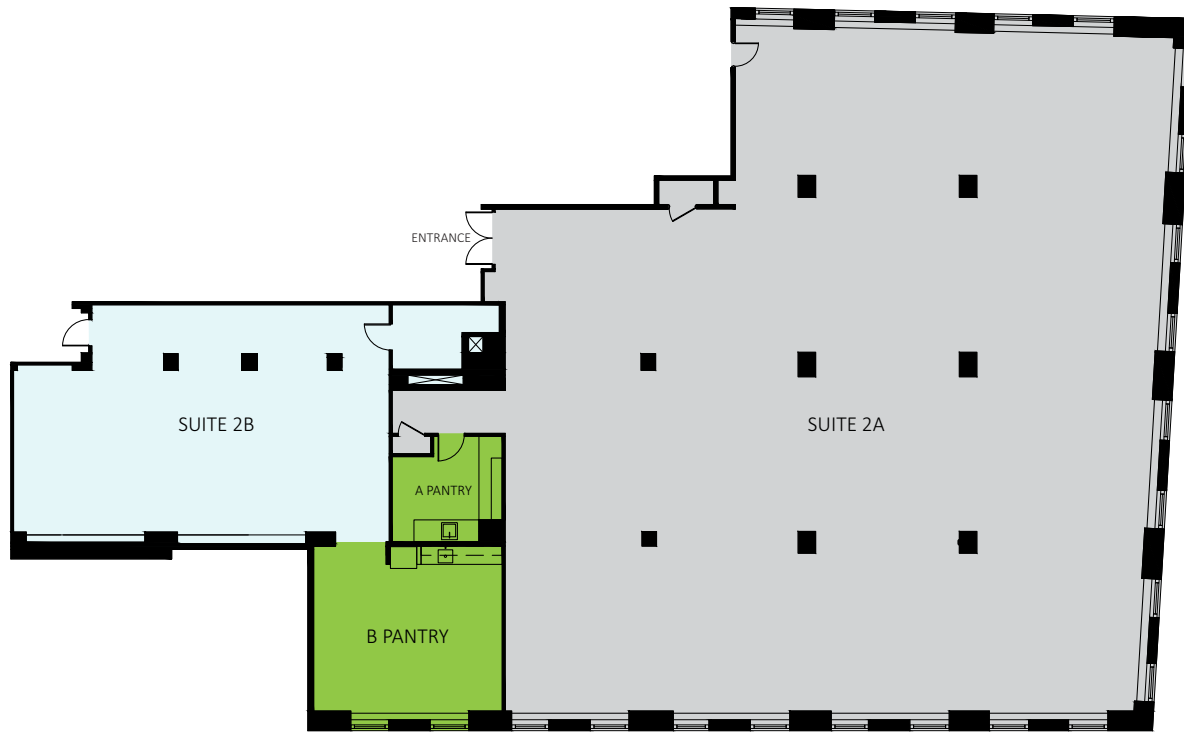

125 MAIDEN LANE

2ND FLOOR

FLETCHER STREET

WATER STREET

MAIDEN LANE

SUITES	RSF
SUITE 2A	6,640
SUITE 2B	2,520