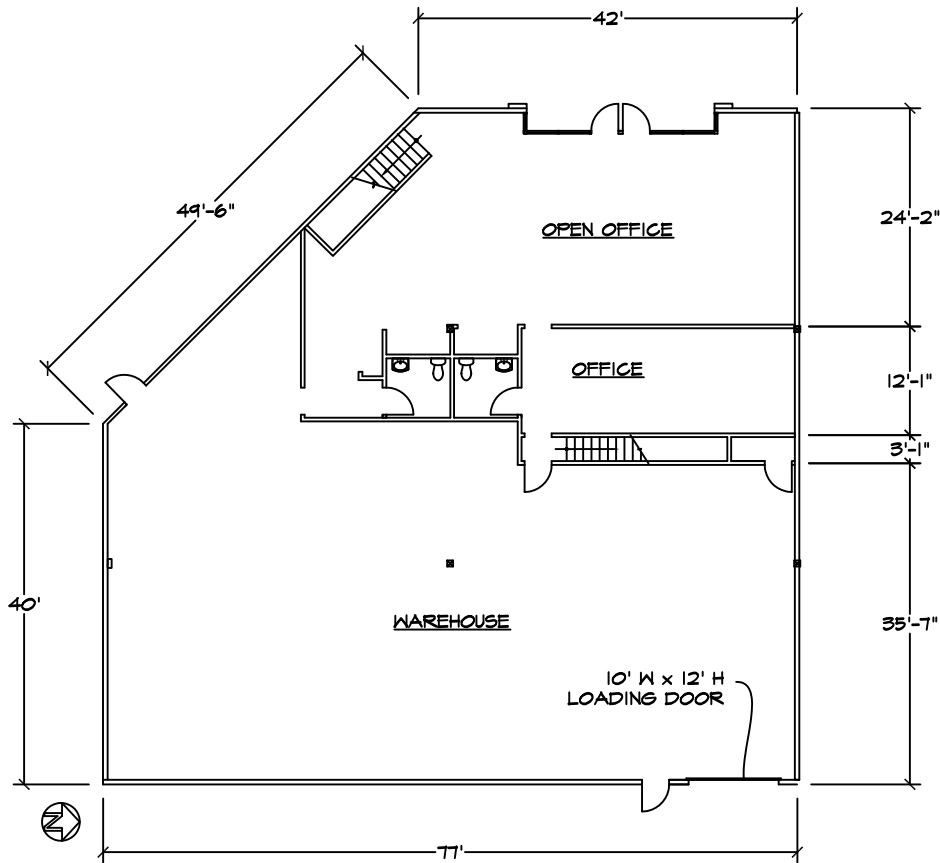

SURF BUILDERS WEST

20600 Gramercy Pl. #104

Torrance, California 90501

Scale Not To Scale
Date of drawing 11-18-2020
Date of revision 00-00-0000

FIRST FLOOR

SECOND FLOOR