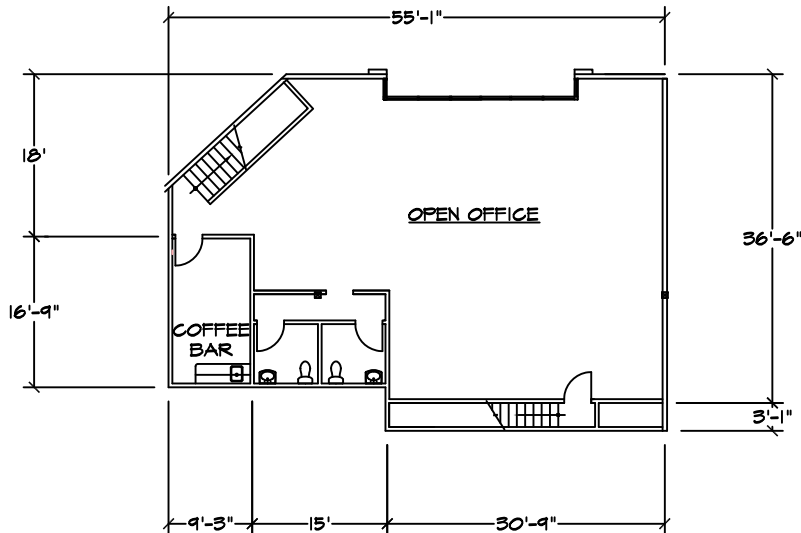

SURF BUILDERS WEST

20600 Gramercy Pl. #104

Torrance, California 90501

Scale Not To Scale
Date of drawing 11-18-2020
Date of revision 00-00-0000

FIRST FLOOR

SECOND FLOOR