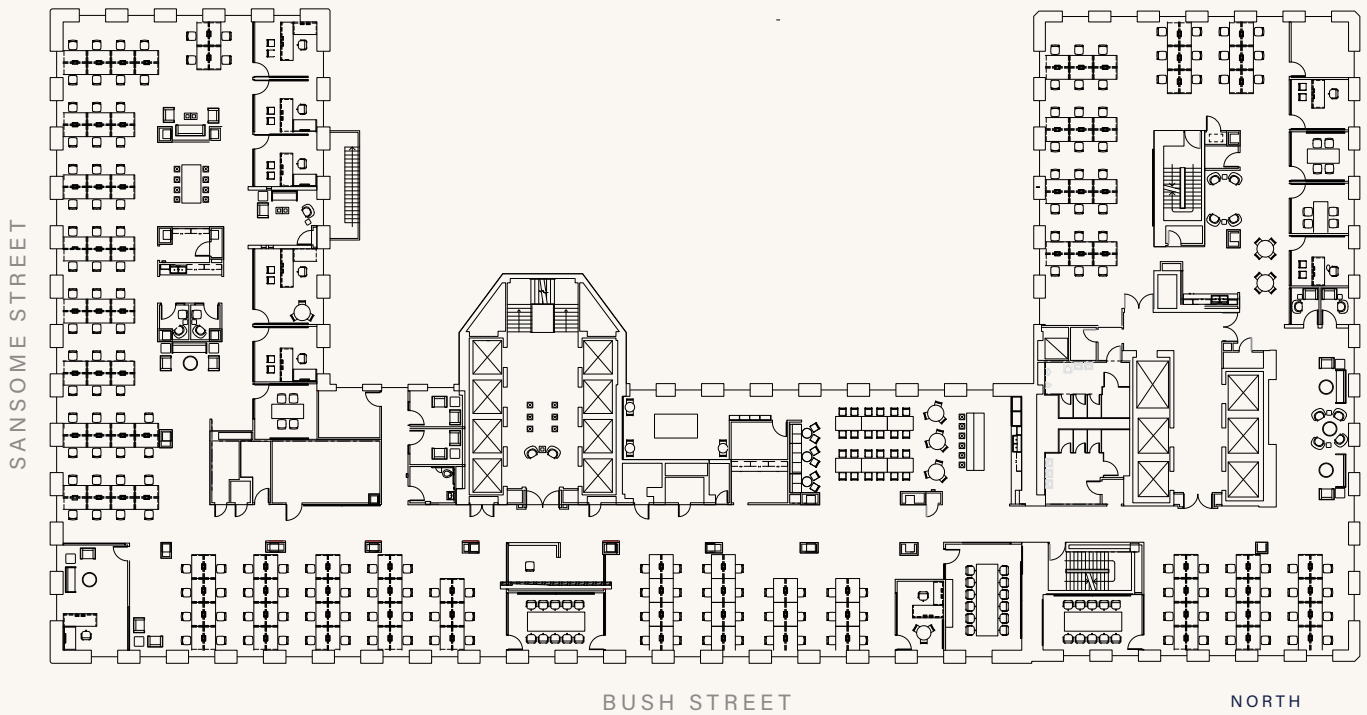

FLOOR 04

SUITE 400

HYPOTHETICAL FURNITURE PLAN

26,720 RSF

✓ Available now

Full floor