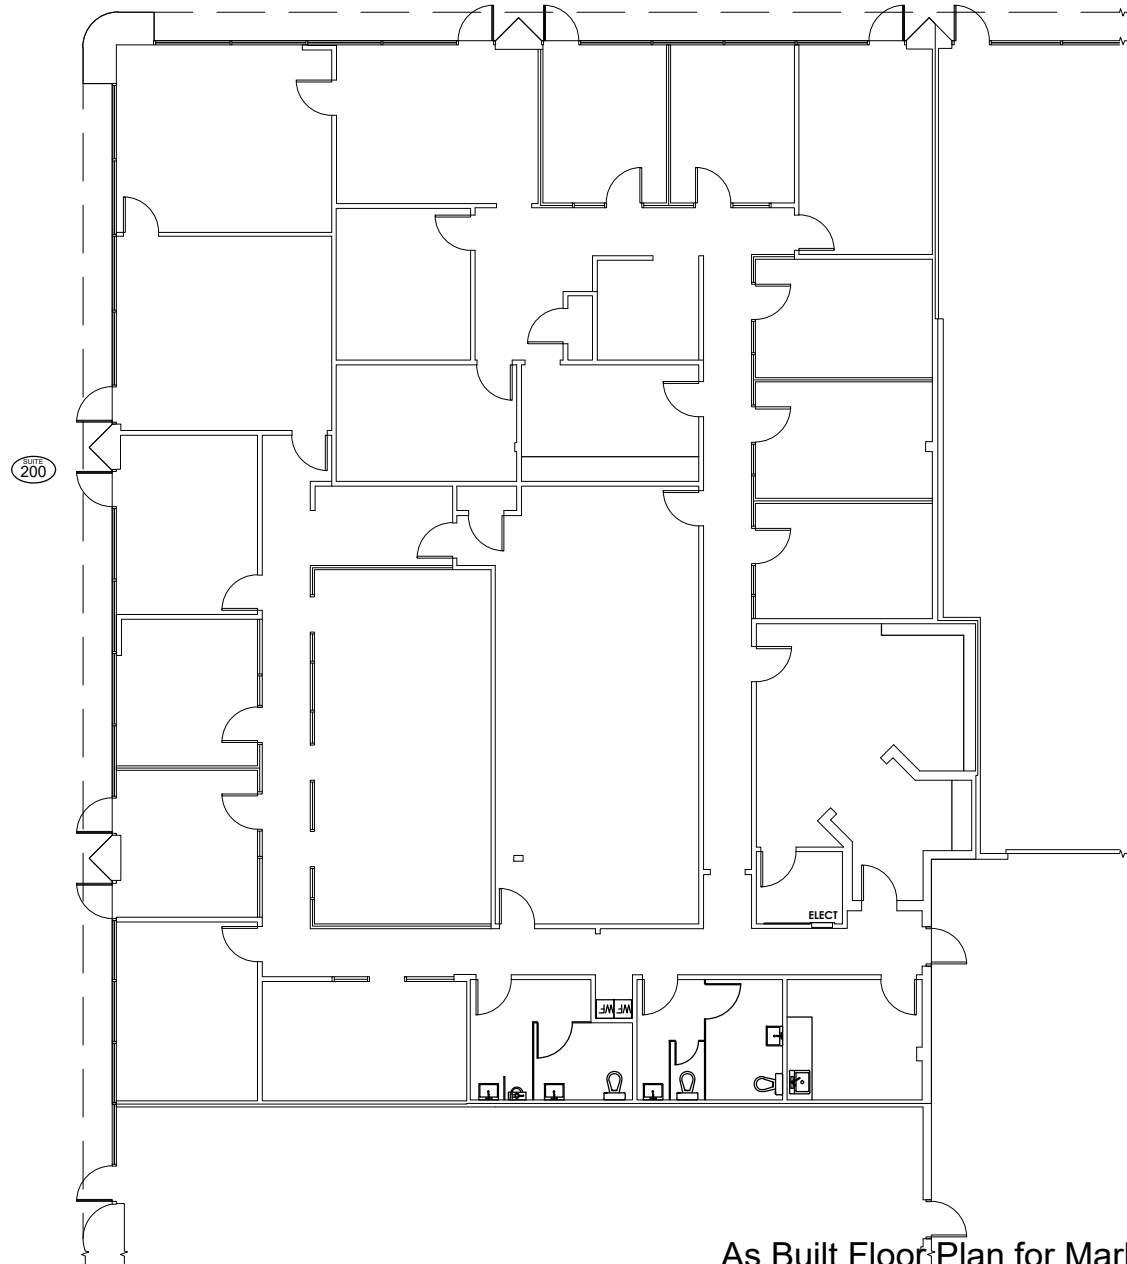

## Brandywine As Built Marketing Package

3801 Corporex Park Drive, Tampa, FL 33619

Building: 115-280

Suite: 200

Sheet: A-4

Scale: Not to Scale  
Sheet Size: 8.5" x 11"  
Not For Construction

Total Area - 6,907 SF

## Building Information

DECK HEIGHT:	N/A
CEILING HEIGHT:	8'-9"
CLEAR HEIGHT:	N/A
SPRINKLERED:	Yes

As Built Floor Plan for Marketing