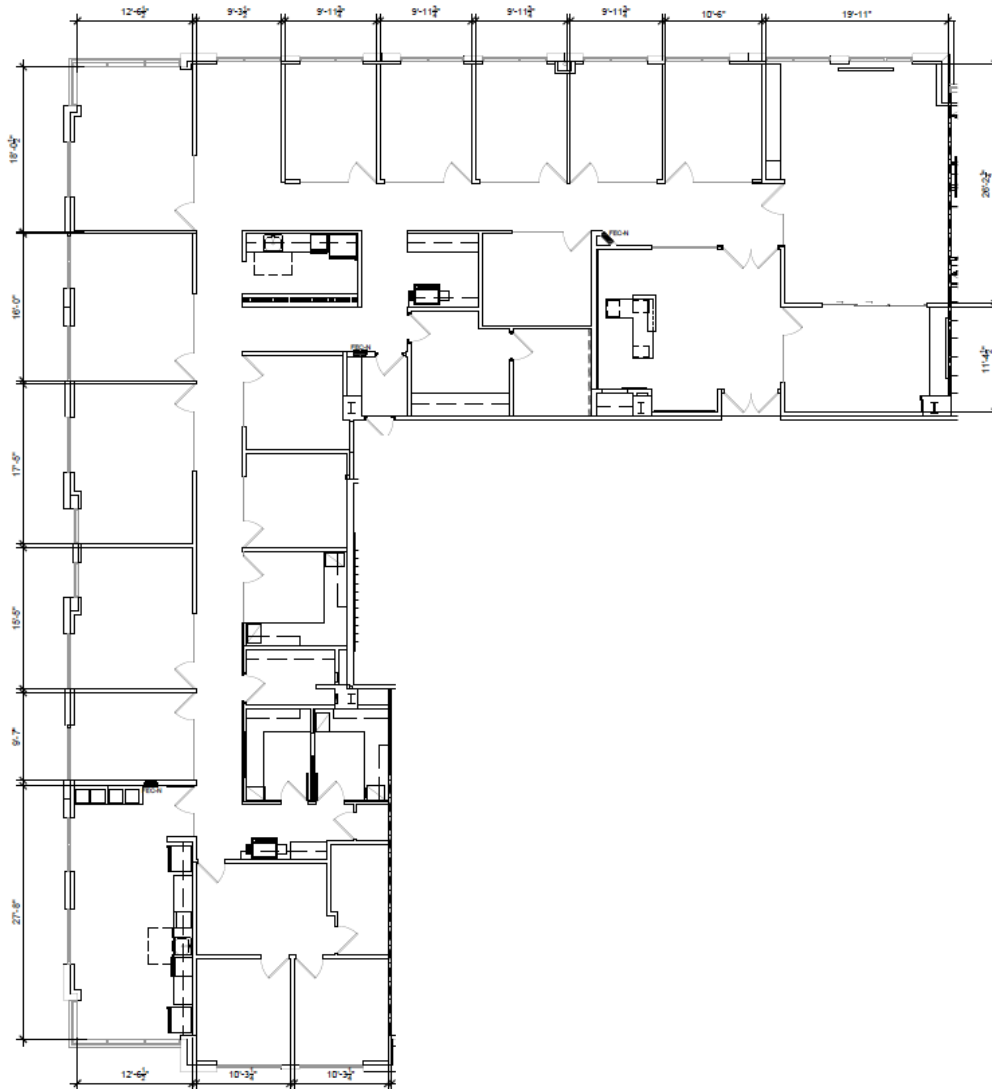

Boca Colonnade II

750 Park of Commerce Blvd
Boca Raton, FL 33487

Suite 300 | 6,980 SF

For more information please contact:

Kevin McCarthy
Senior Managing Director
kevin.mccarthy@jll.com
+1 561 292 2668

Kevin Probel
Senior Managing Director
kevin.probel@jll.com
+1 561 676 2131