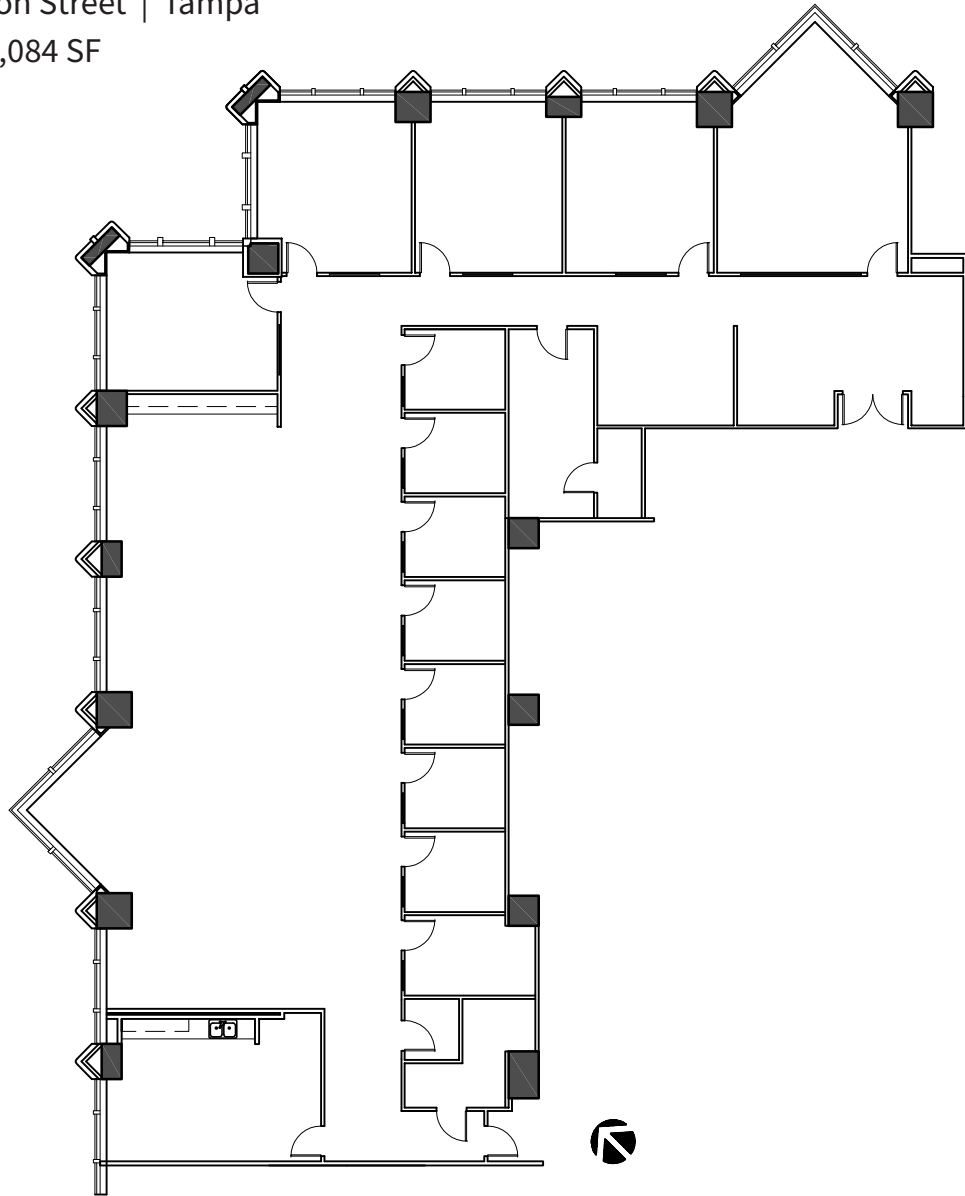

TRUIST PLACE

401 East Jackson Street | Tampa

Suite 2425 | 7,084 SF

Disclaimer: The above floor plan is not to scale.
The available space shown is believed to be correct but is subject to change.

LAUREN COUP | 813-673-6006
SR. DIRECTOR OF LEASING