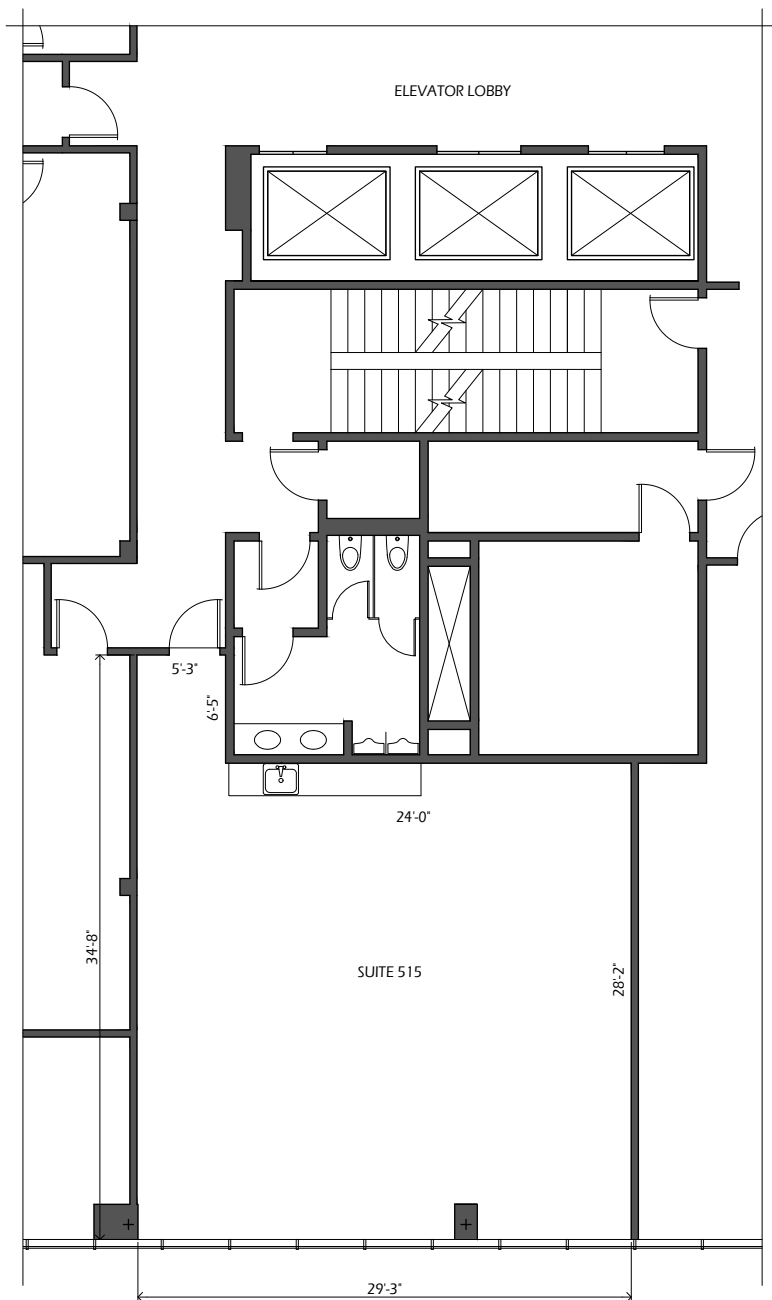

Riverplace South

1300 Riverplace Blvd, Jacksonville, FL 32256

Suite 515 | 1,025 SF

Mark Montgomery
Senior Vice President
904.708.0542
mark.montgomery@avisonyoung.com