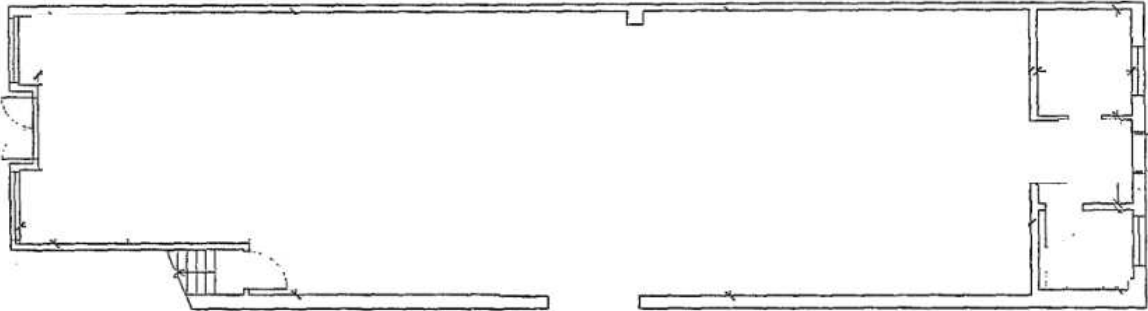

## SUMMARY

Lease Rate:	Upon Request
Number of Units:	1
Available SF:	2,100 SF

DEMOGRAPHICS	0.3 MILES	0.5 MILES	1 MILE
Total Households	1,066	3,058	10,279
Total Population	2,030	6,641	25,967
Average HH Income	\$120,540	\$105,185	\$105,740