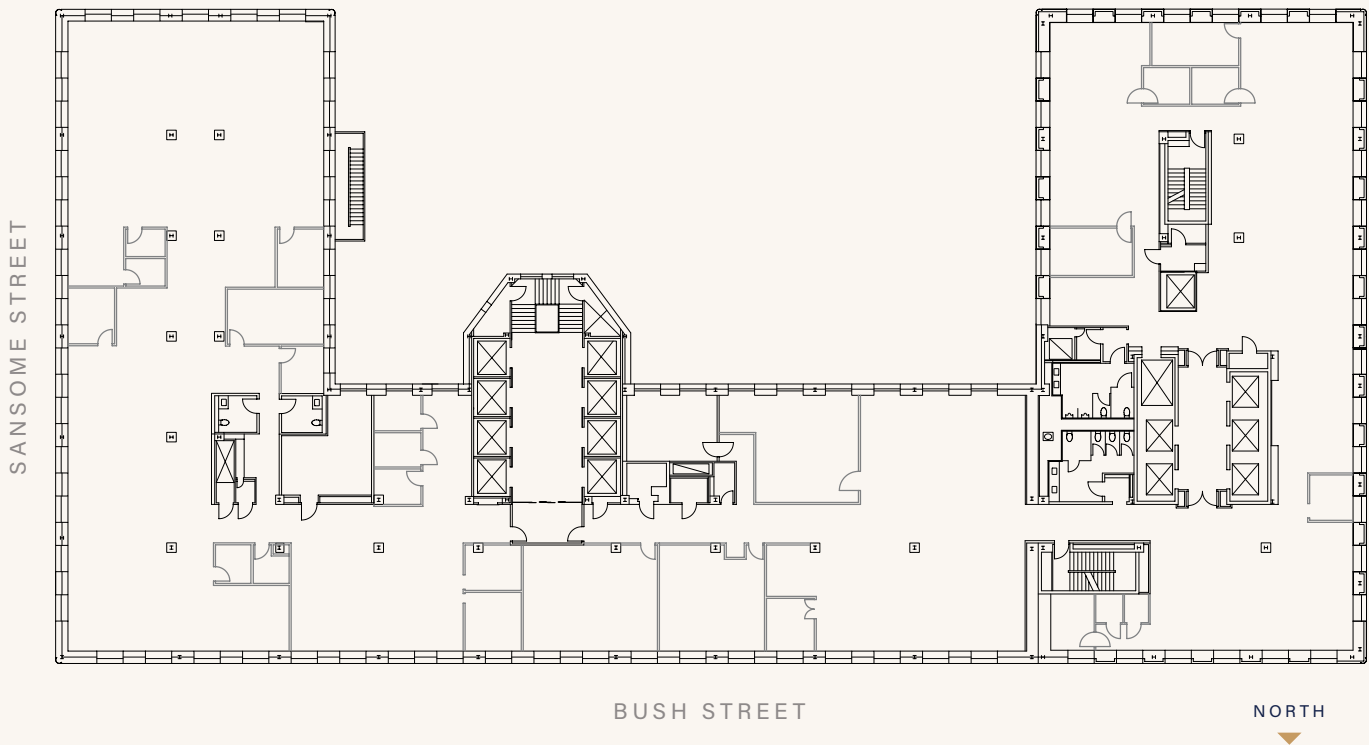

FLOOR 08

SUITE 800

25,653 RSF

 Available now

 Full floor

 Kitchen

 HVAC & Operable Windows

 Highly creative, open space

 Mix of meeting rooms and open space

 Gender neutral restroom