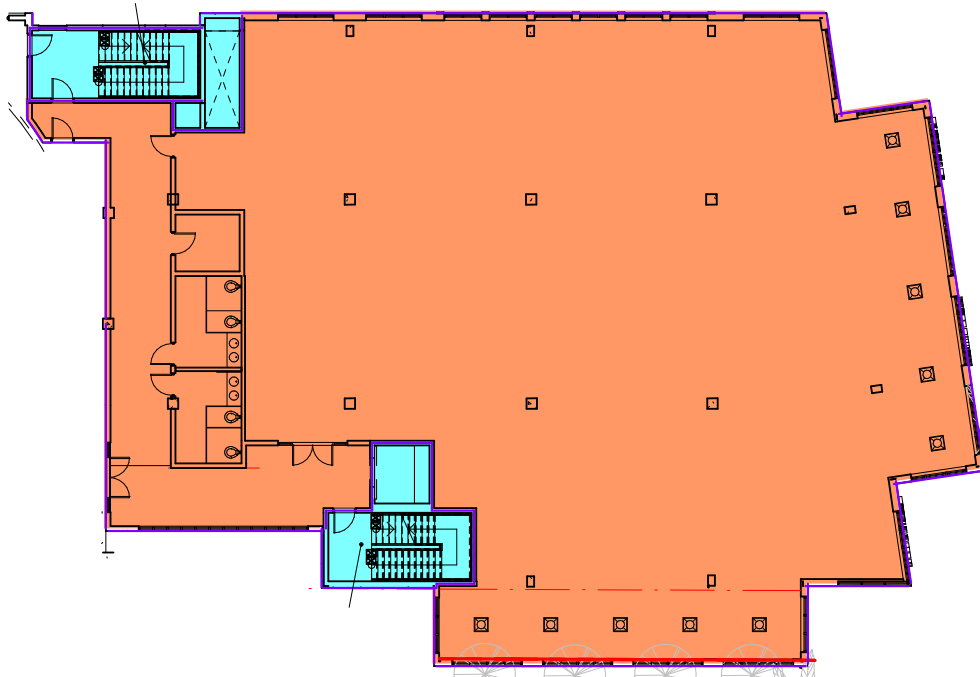

298 EAST ATLANTIC

D E L R A Y B E A C H

2nd Floor
± 9,000 SF

Contact

Max Pawk
Senior Associate
M +1 561 393 1670
max.pawk@cbre.com

CBRE