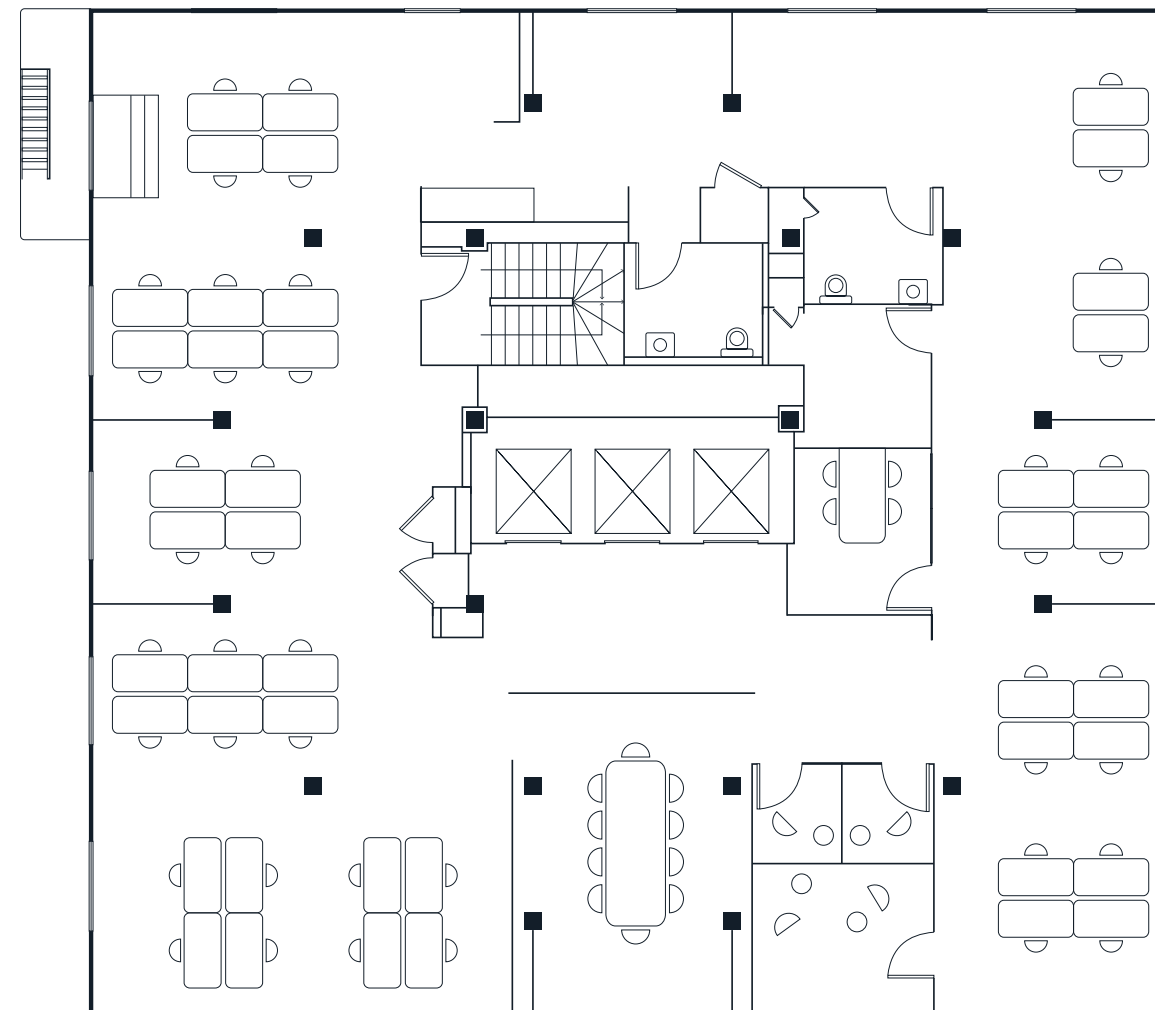

5TH FLOOR | THIRTY 3RD

7,738 RSF

Existing Configuration

SUITE NOTES

- 65 desks
- Private lounge & collaboration room
- Private work/meeting room
- 6 meeting rooms
- 5 phone rooms

4TH FLOOR | 703 MARKET

5,376 RSF

Existing Configuration

SUITE NOTES

- 44 desks
- 2 meeting rooms
- 2 phone rooms
- Meeting area
- Kitchen