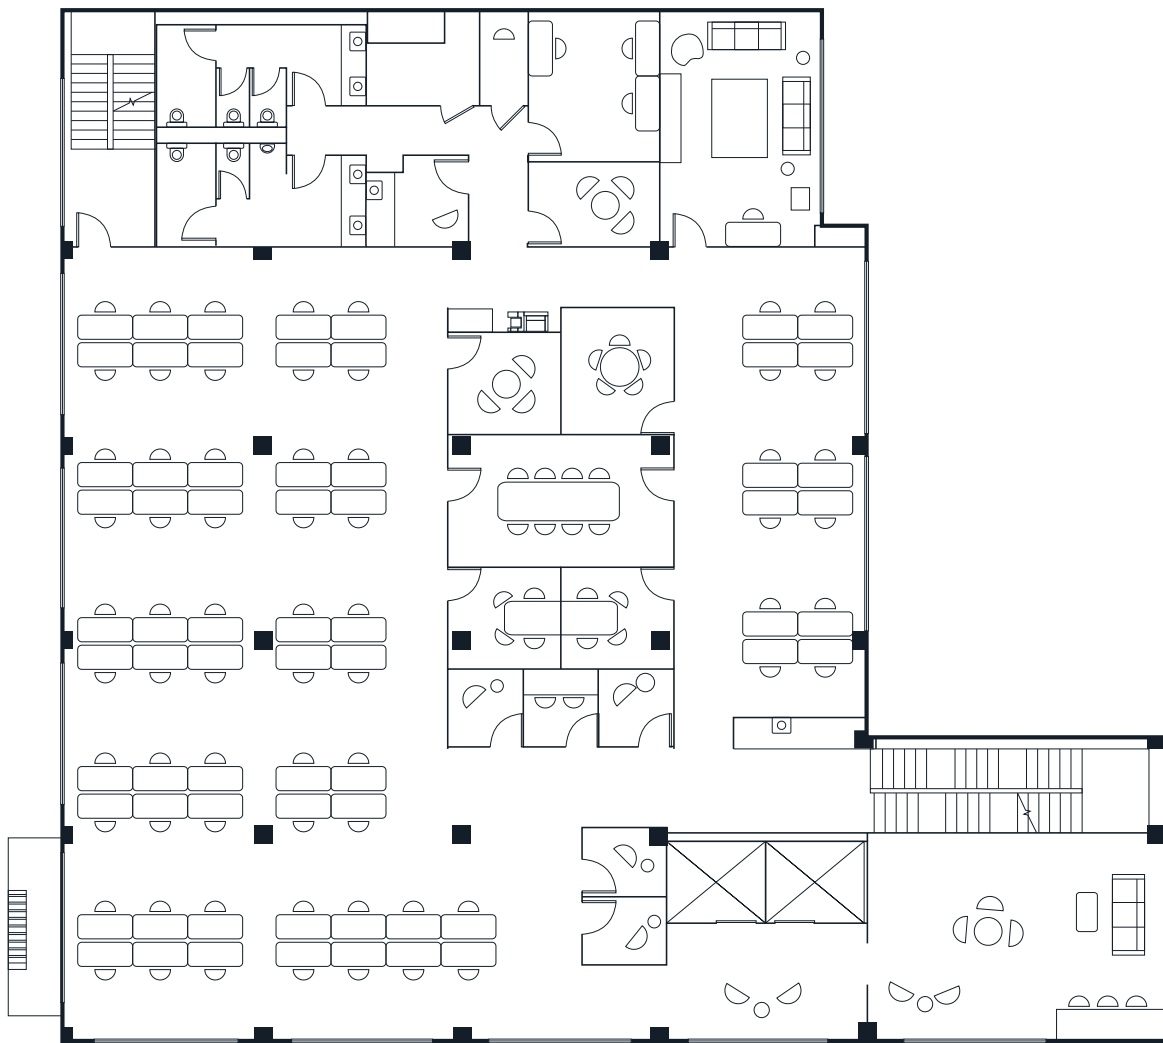

5TH FLOOR | THIRTY 3RD

7,738 RSF

Existing Configuration

SUITE NOTES

- 65 desks
- Private lounge & collaboration room
- Private work/meeting room
- 6 meeting rooms
- 5 phone rooms

4TH FLOOR | 703 MARKET

5,376 RSF

Existing Configuration

SUITE NOTES

- 44 desks
- 2 meeting rooms
- 2 phone rooms
- Meeting area
- Kitchen