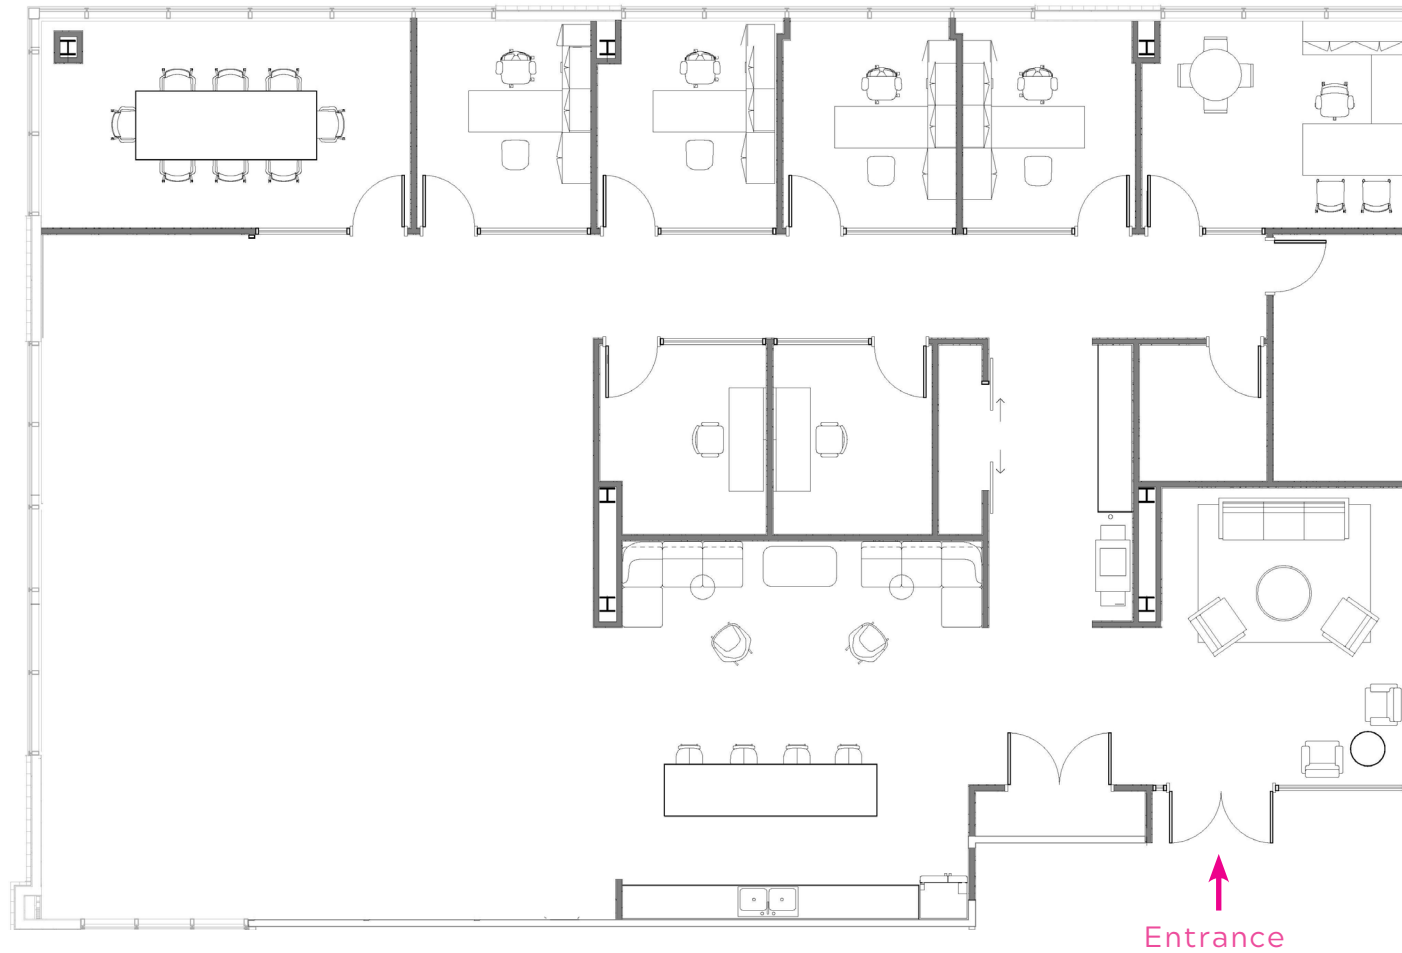

**SUCCESS LOOKS BETTER FROM**

**THE VISION**  
FIFTEENTH

Elevate Your Brand in

**5,200 SF of Premium  
Corner Office Space**

📍 On the 7th Floor of  
The Vision on Fifteenth

The Vision on Fifteenth Boasts Stunning City & Riverfront Views

**Actual View from Suite**

\*Sample Floor Plan

- 5,200 SF of Sun-Drenched, Flexible Workspace
- Prime Corner Layout for Maximum Prestige
- Iconic City Views through Floor-to-Ceiling Glass
- Class A Amenities in a Modern, New Build