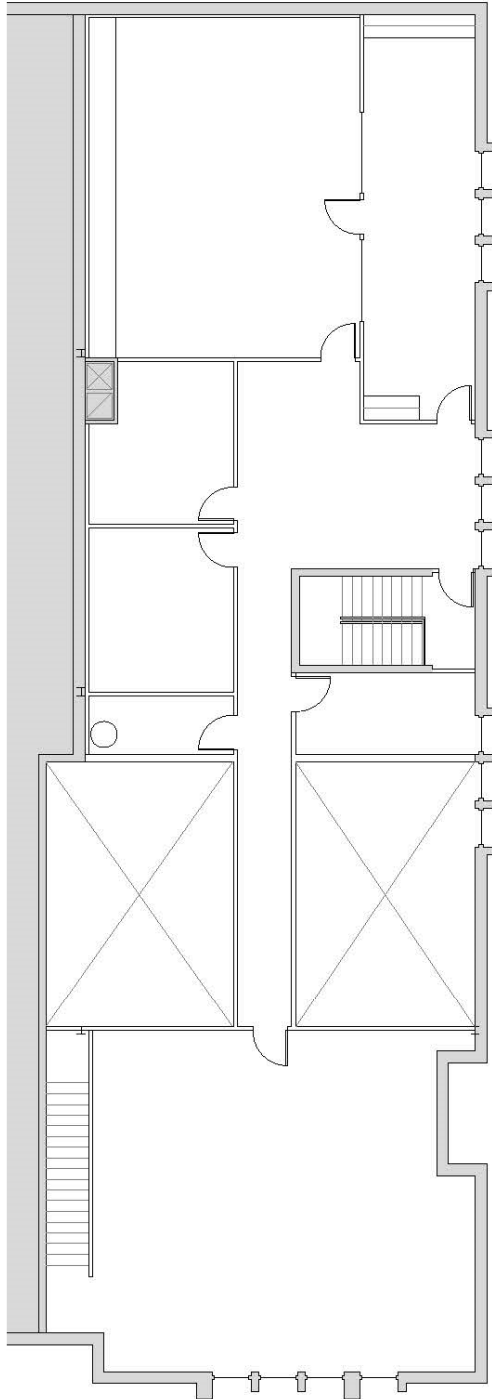

SPACE AVAILABLE
8305 Merrifield Avenue
Merrifield, VA

Bay A
7,265 RSF

2ND FLOOR
1/16" = 1'-0"

1ST FLOOR
1/16" = 1'-0"