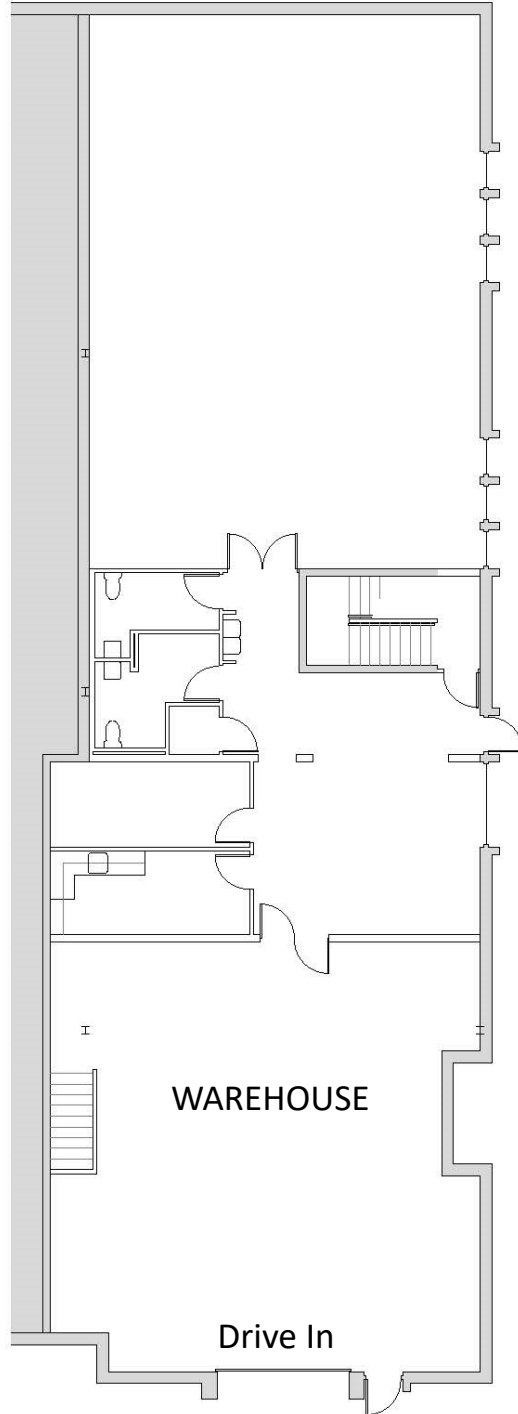

SPACE AVAILABLE
8305 Merrifield Avenue
Merrifield, VA

Bay A
7,265 RSF

2ND FLOOR
1/16" = 1'-0"

1ST FLOOR
1/16" = 1'-0"