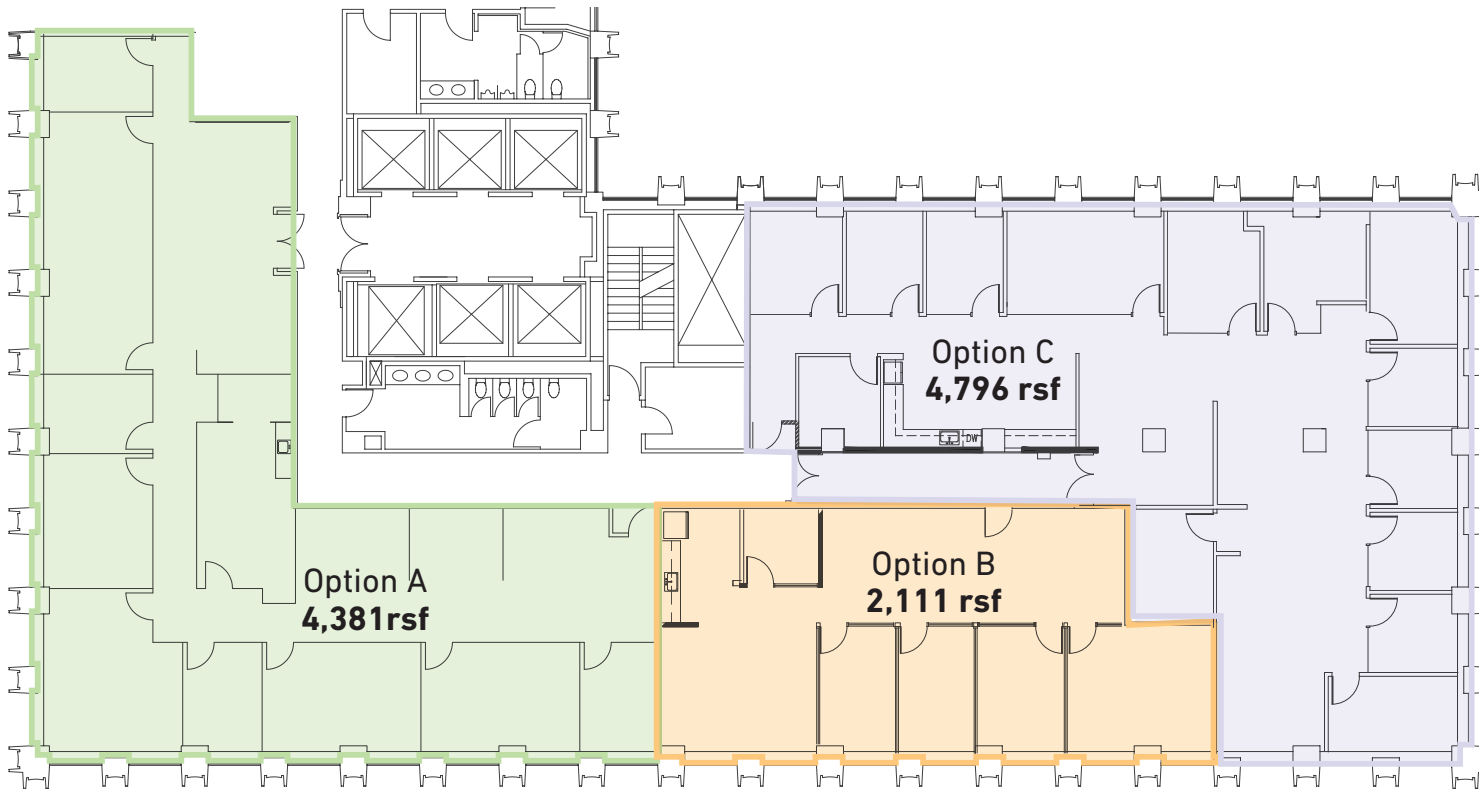

SUITE 3500

ICONIC CITY AND WATER VIEWS

Suites Available from 6,500 - 11,300 rsf

Option A + B = 6,492 rsf

Option B + C = 6,907 rsf

Option A + B + C = 11,288 rsf

Kelly Glass
415 322 5062
kelly.glass@avisonyoung.com
Re Lic: 01335179