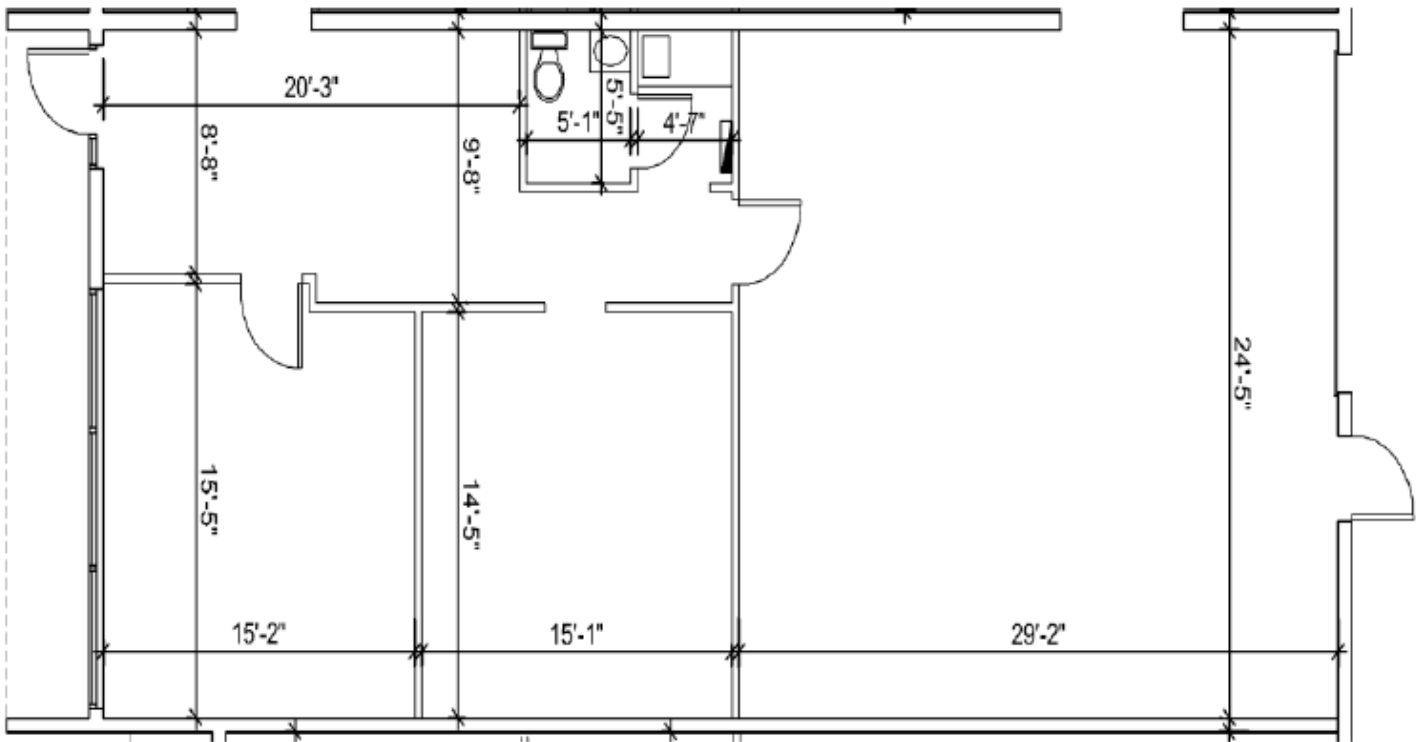

Suite 202

1,542 RSF

Brady Titcomb
Executive Vice President
+1 954 232-7931
brady.titcomb@jll.com