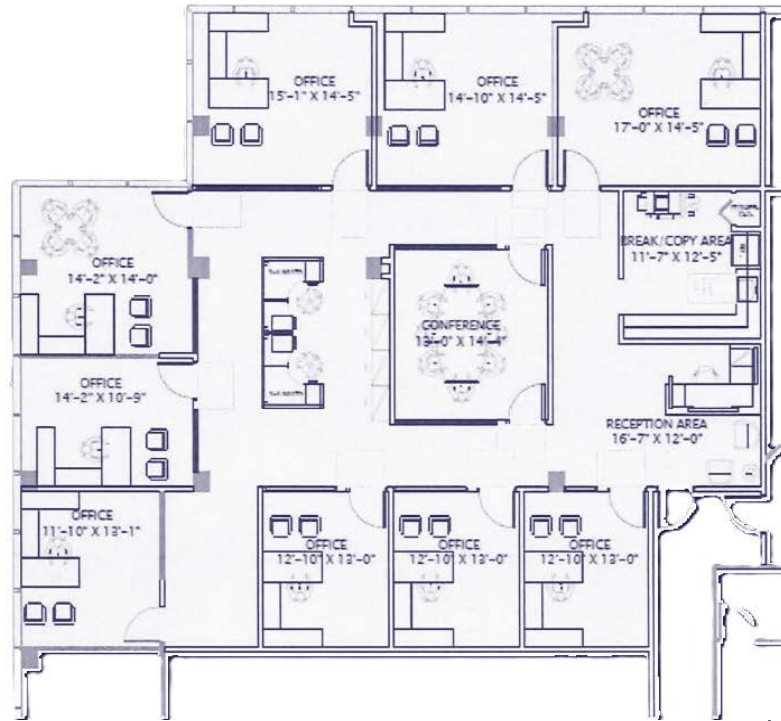

PENINSULA PLAZA

2424 N Federal Hwy, Boca Raton, FL

Suite 260
3,605 r.s.f.

For more information,
please contact:

Brady Titcomb
+1 954 653 3222
brady.titcomb@jll.com

Floor Legend