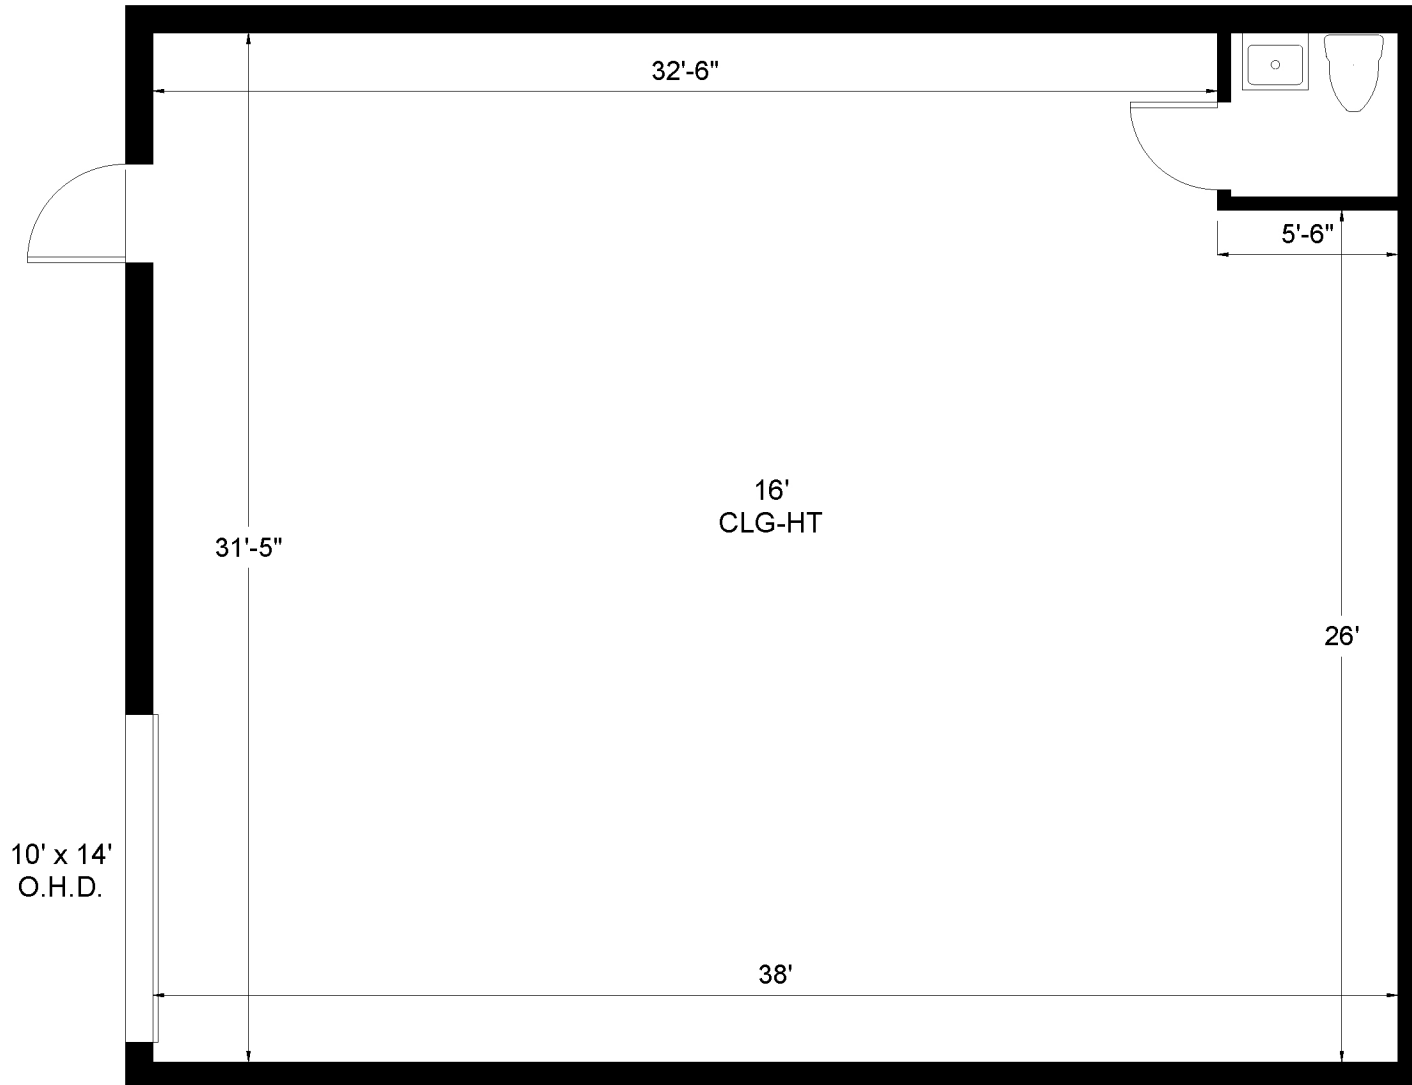

PALMETTO LAKES INDUSTRIAL PARK

15964 NW 48TH AVENUE | MIAMI GARDENS, FL 33014

Ruben Furman | Property Manager | 305.793.8428 | Ruben@levyrai.com
4901 NW 17th Way, Suite 103 | Ft. Lauderdale, FL 33309

1,260 Rentable Sq. Ft.
www.LevyRealtyAdvisors.com