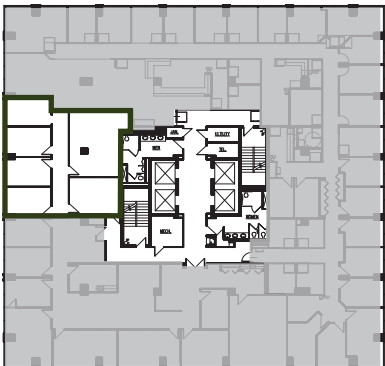

MARYLAND TRADE CENTER II

7474 Greenway Center Drive | Greenbelt | MD | 20770

7TH FLOOR
SUITE 700B | 1,561 SF

I - 495 BELTWAY

Knowledge
Perseverance
Integrity

Cambridge
Property Group LLC