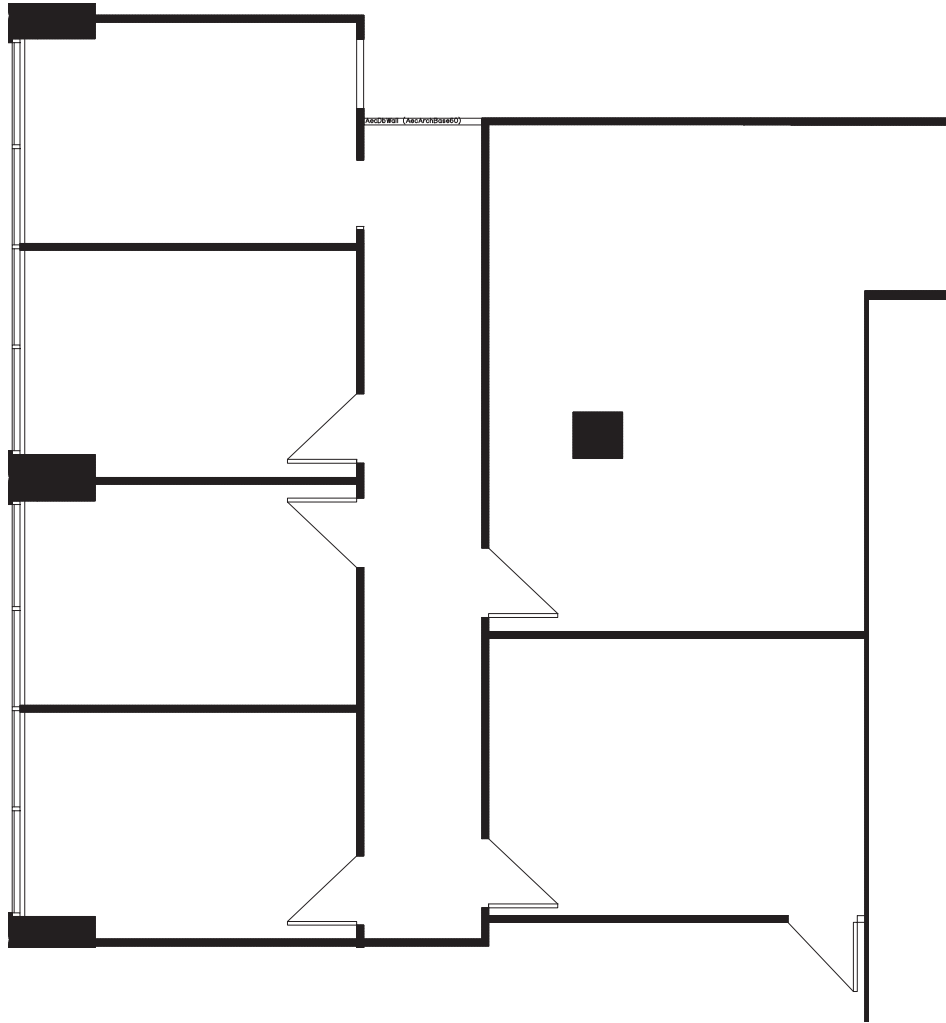

MARYLAND TRADE CENTER II

7474 Greenway Center Drive | Greenbelt | MD | 20770

7TH FLOOR
SUITE 700B | 1,561 SF

I - 495 BELTWAY

Knowledge
Perseverance
Integrity

Cambridge
Property Group LLC