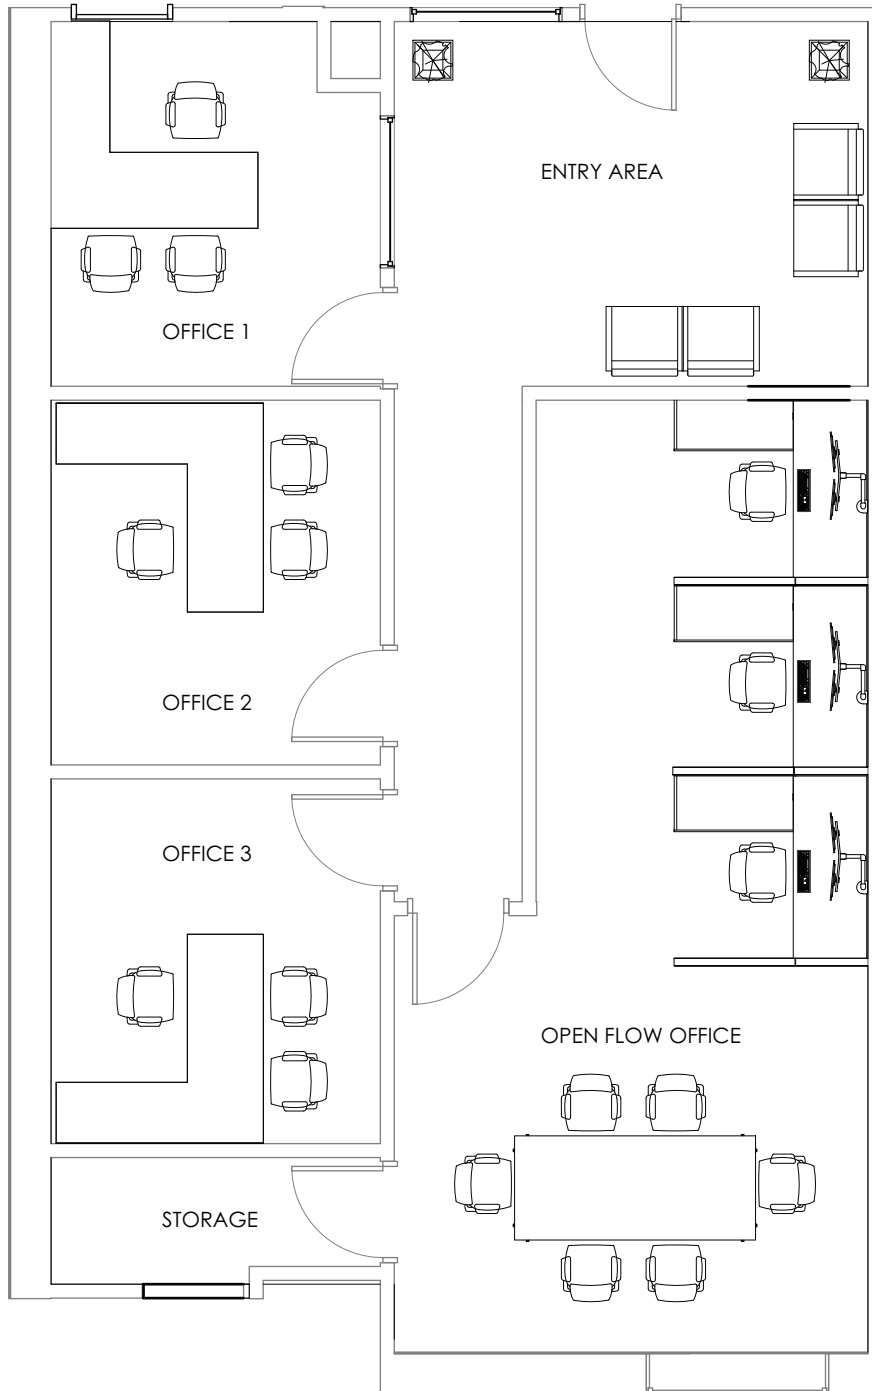

AGAWAM

CORPORATE CENTER

KEY - 1ST & 2ND FLOORPLANS

SUITE 207 | 1330 SQUARE FEET

SUITE 207 | 3D VIEW

FOR ADDITIONAL INFORMATION, PLEASE CONTACT: VAL SANTANIELLO 413.439.6376

AGAWAM

CORPORATE CENTER

KEY - 1ST & 2ND FLOORPLANS

SUITE 207 | 1330 SQUARE FEET

SUITE 207 | PLAN VIEW

FOR ADDITIONAL INFORMATION, PLEASE CONTACT: VAL SANTANIELLO 413.439.6376