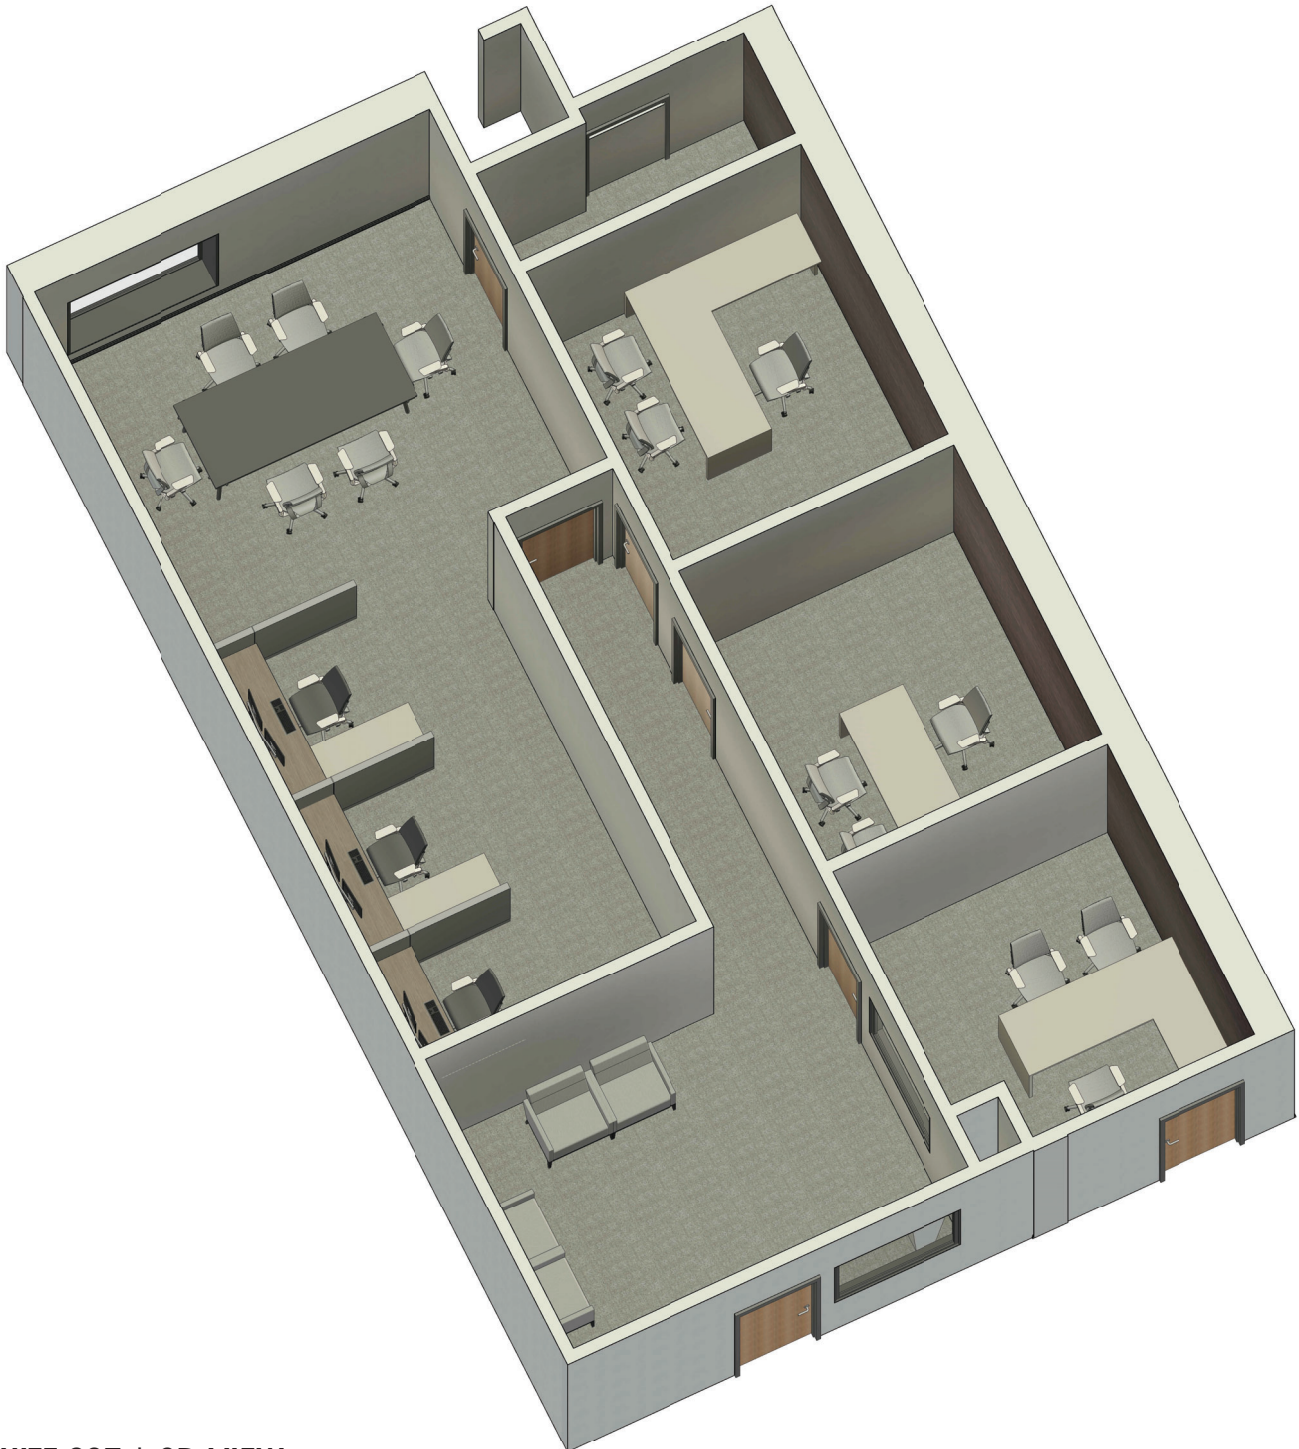

AGAWAM

CORPORATE CENTER

KEY - 1ST & 2ND FLOORPLANS

SUITE 207 | 1330 SQUARE FEET

SUITE 207 | 3D VIEW

FOR ADDITIONAL INFORMATION, PLEASE CONTACT: VAL SANTANIELLO 413.439.6376

AGAWAM

CORPORATE CENTER

KEY - 1ST & 2ND FLOORPLANS

SUITE 207 | 1330 SQUARE FEET

SUITE 207 | PLAN VIEW

FOR ADDITIONAL INFORMATION, PLEASE CONTACT: VAL SANTANIELLO 413.439.6376