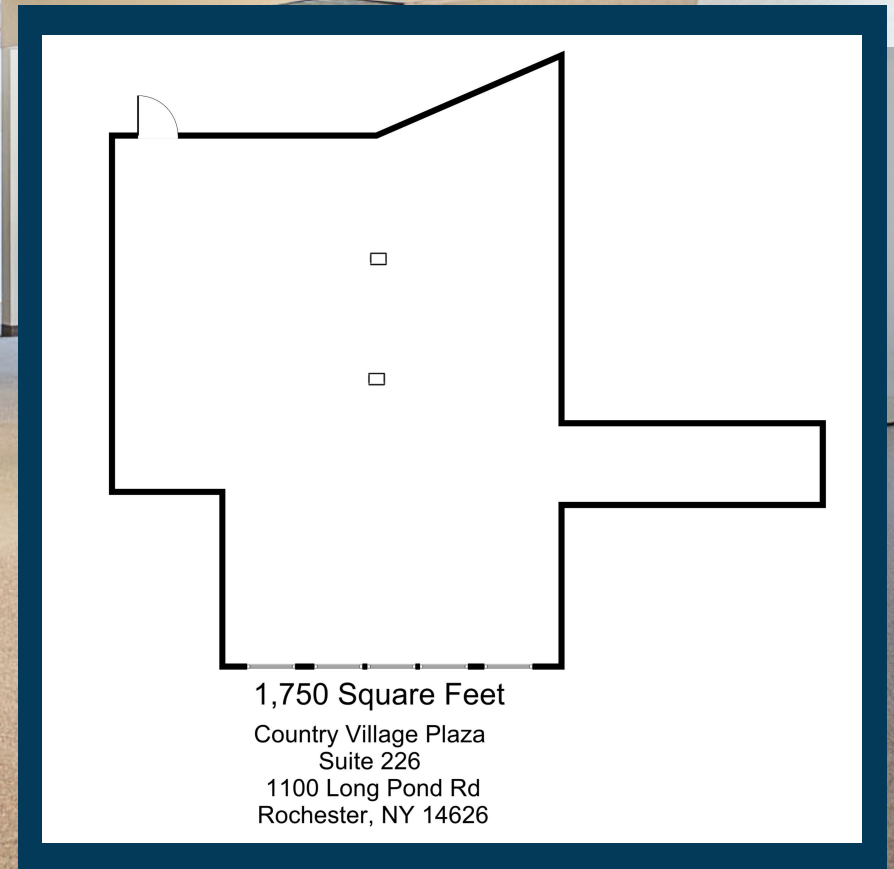

COUNTRY VILLAGE PLAZA

RETAIL/OFFICE SPACE FOR LEASE

Suite 226 | Rochester, NY 14626

1,750 sq ft

Call Today
585-754-0124