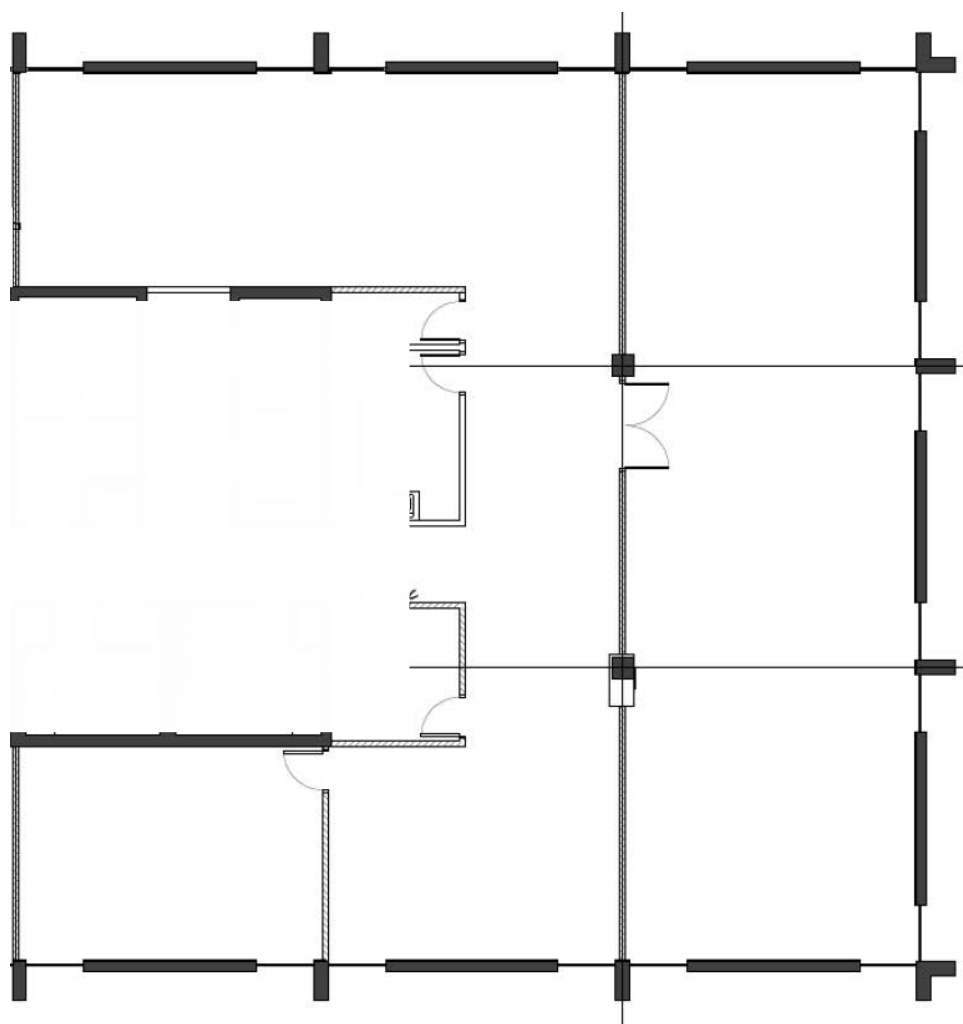

PLAZA CENTER

249-251 Royal Palm Way | Palm Beach, FL 33480

Suite 600 | 4,400 SF

Contact Us

KEVIN PROBEL

Senior Managing Director
+1 561 676 2131
kevin.probel@jll.com

KEVIN MCCARTHY

Senior Managing Director
+1 561 292 2668
kevin.mccarthy@jll.com