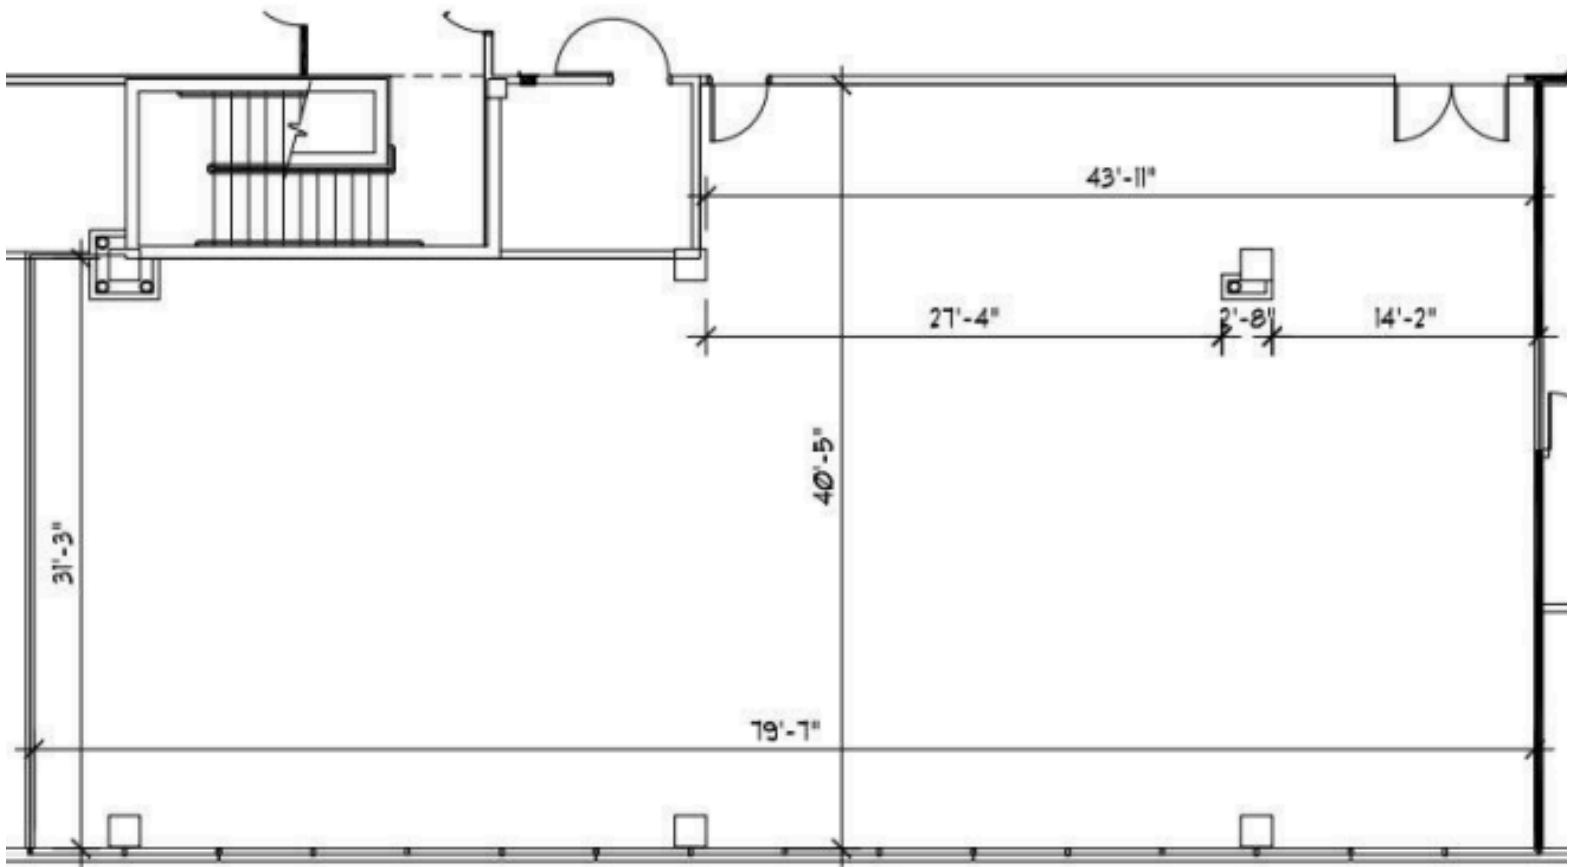

Huntington Square III

3350 SW 148th Ave
Miramar, FL 33027

Suite 123 | 1,980 SF

For more information please contact:

Brady Titcomb
Executive Vice President
brady.titcomb@jll.com
+1 954 653 3222

Kevin McCarthy
Senior Managing Director
kevin.mccarthy@jll.com
+1 561 292 2668