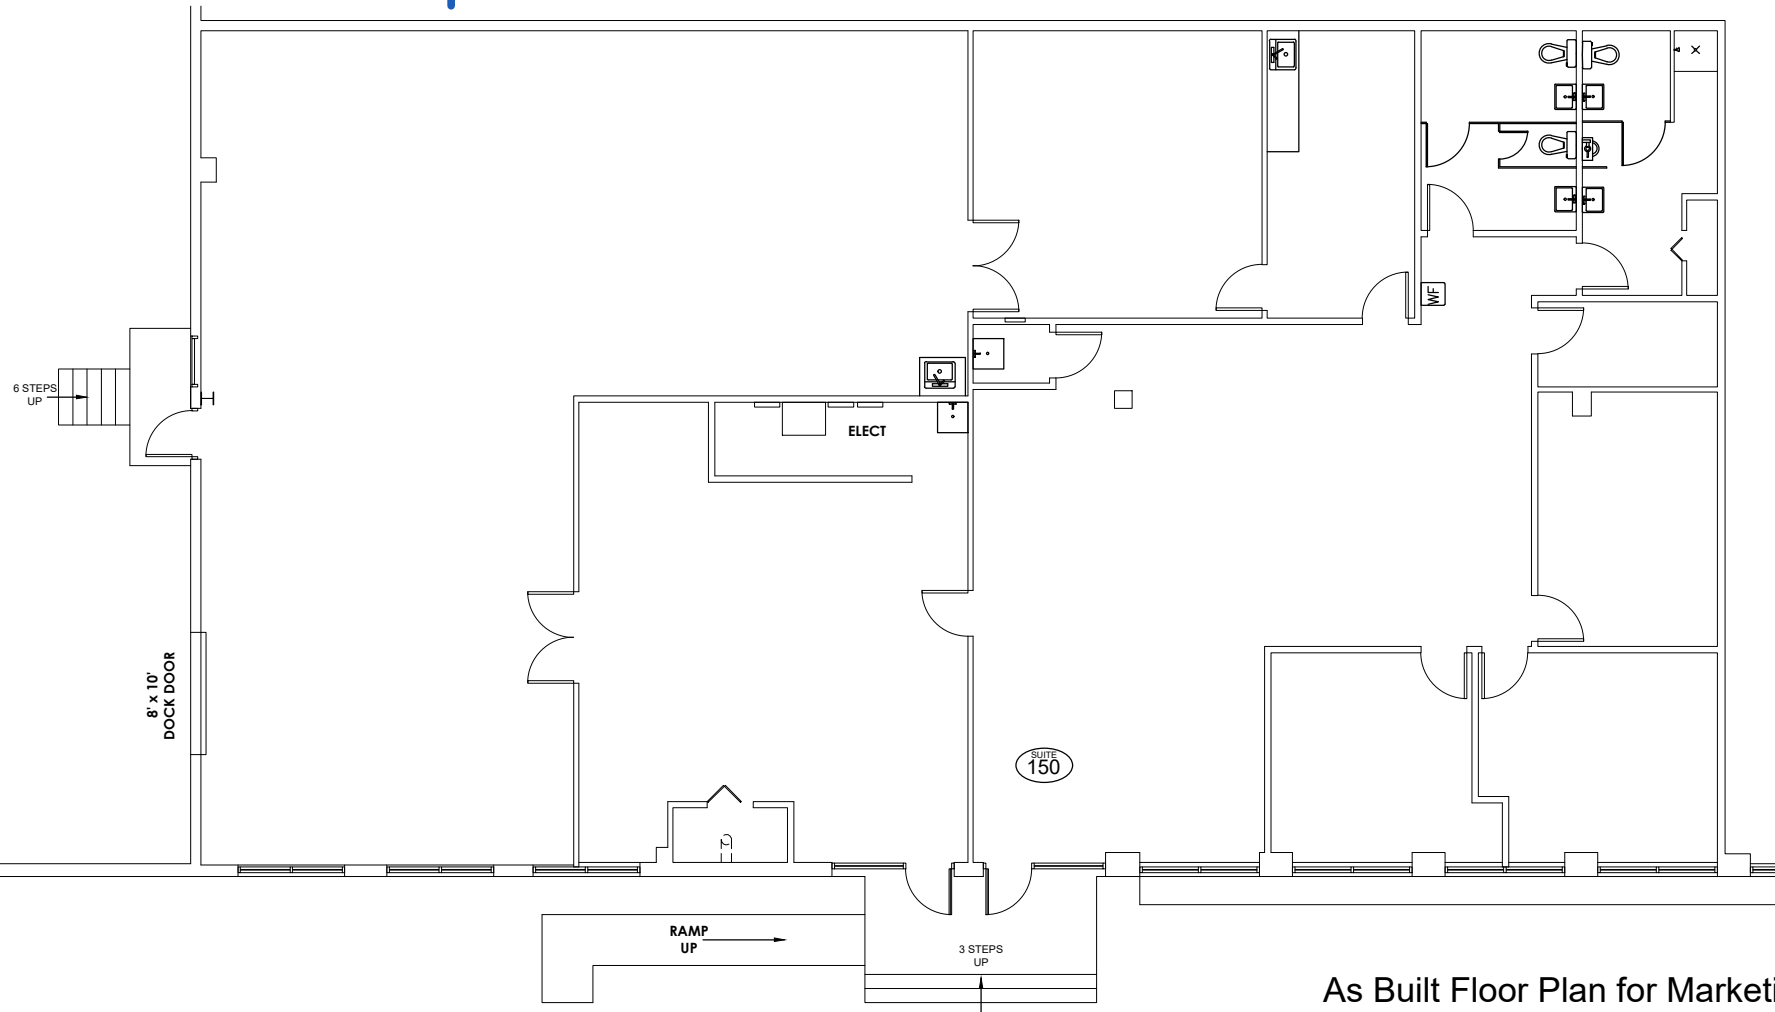

Property Key

WMGSA Roosevelt As Built Marketing Package

10901-11001 Roosevelt Boulevard and 1000 112th Circle, St. Petersburg, FL 33716

Building: 11001
Suite: 1-150
Sheet: A-2

Scale: Not to Scale
Sheet Size: 8.5" x 11"
Not For Construction

Total Area - 5,665 SF

Building Information

DECK HEIGHT:	17'-9"
CEILING HEIGHT:	8'-8"
CLEAR HEIGHT:	16'-1"
SPRINKLERED:	Yes

As Built Floor Plan for Marketing