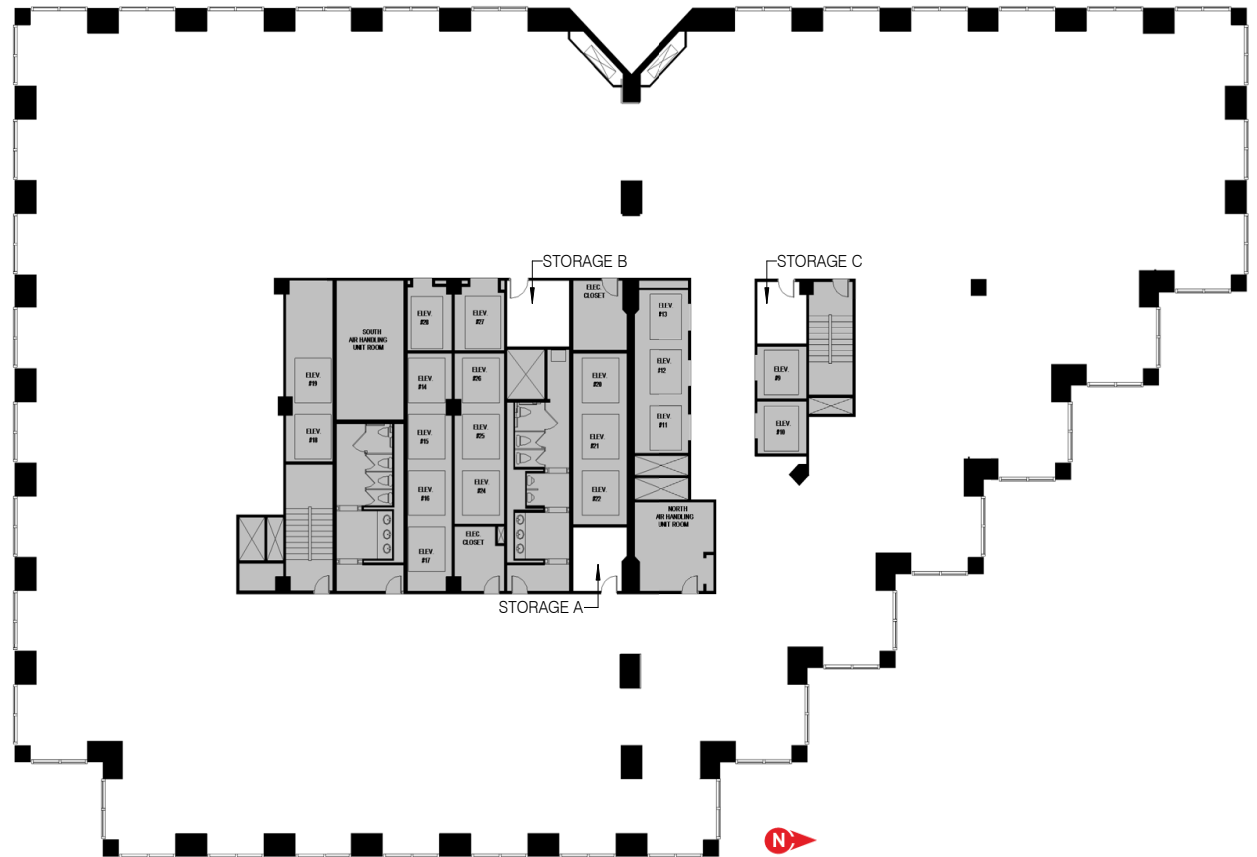

SOUTHEAST FINANCIAL CENTER

SUITE 2500

23,021 SF

For more information, please contact:

Eric Groffman

+1 786 390 7497

eric.groffman@cbre.com

Cameron Tallon