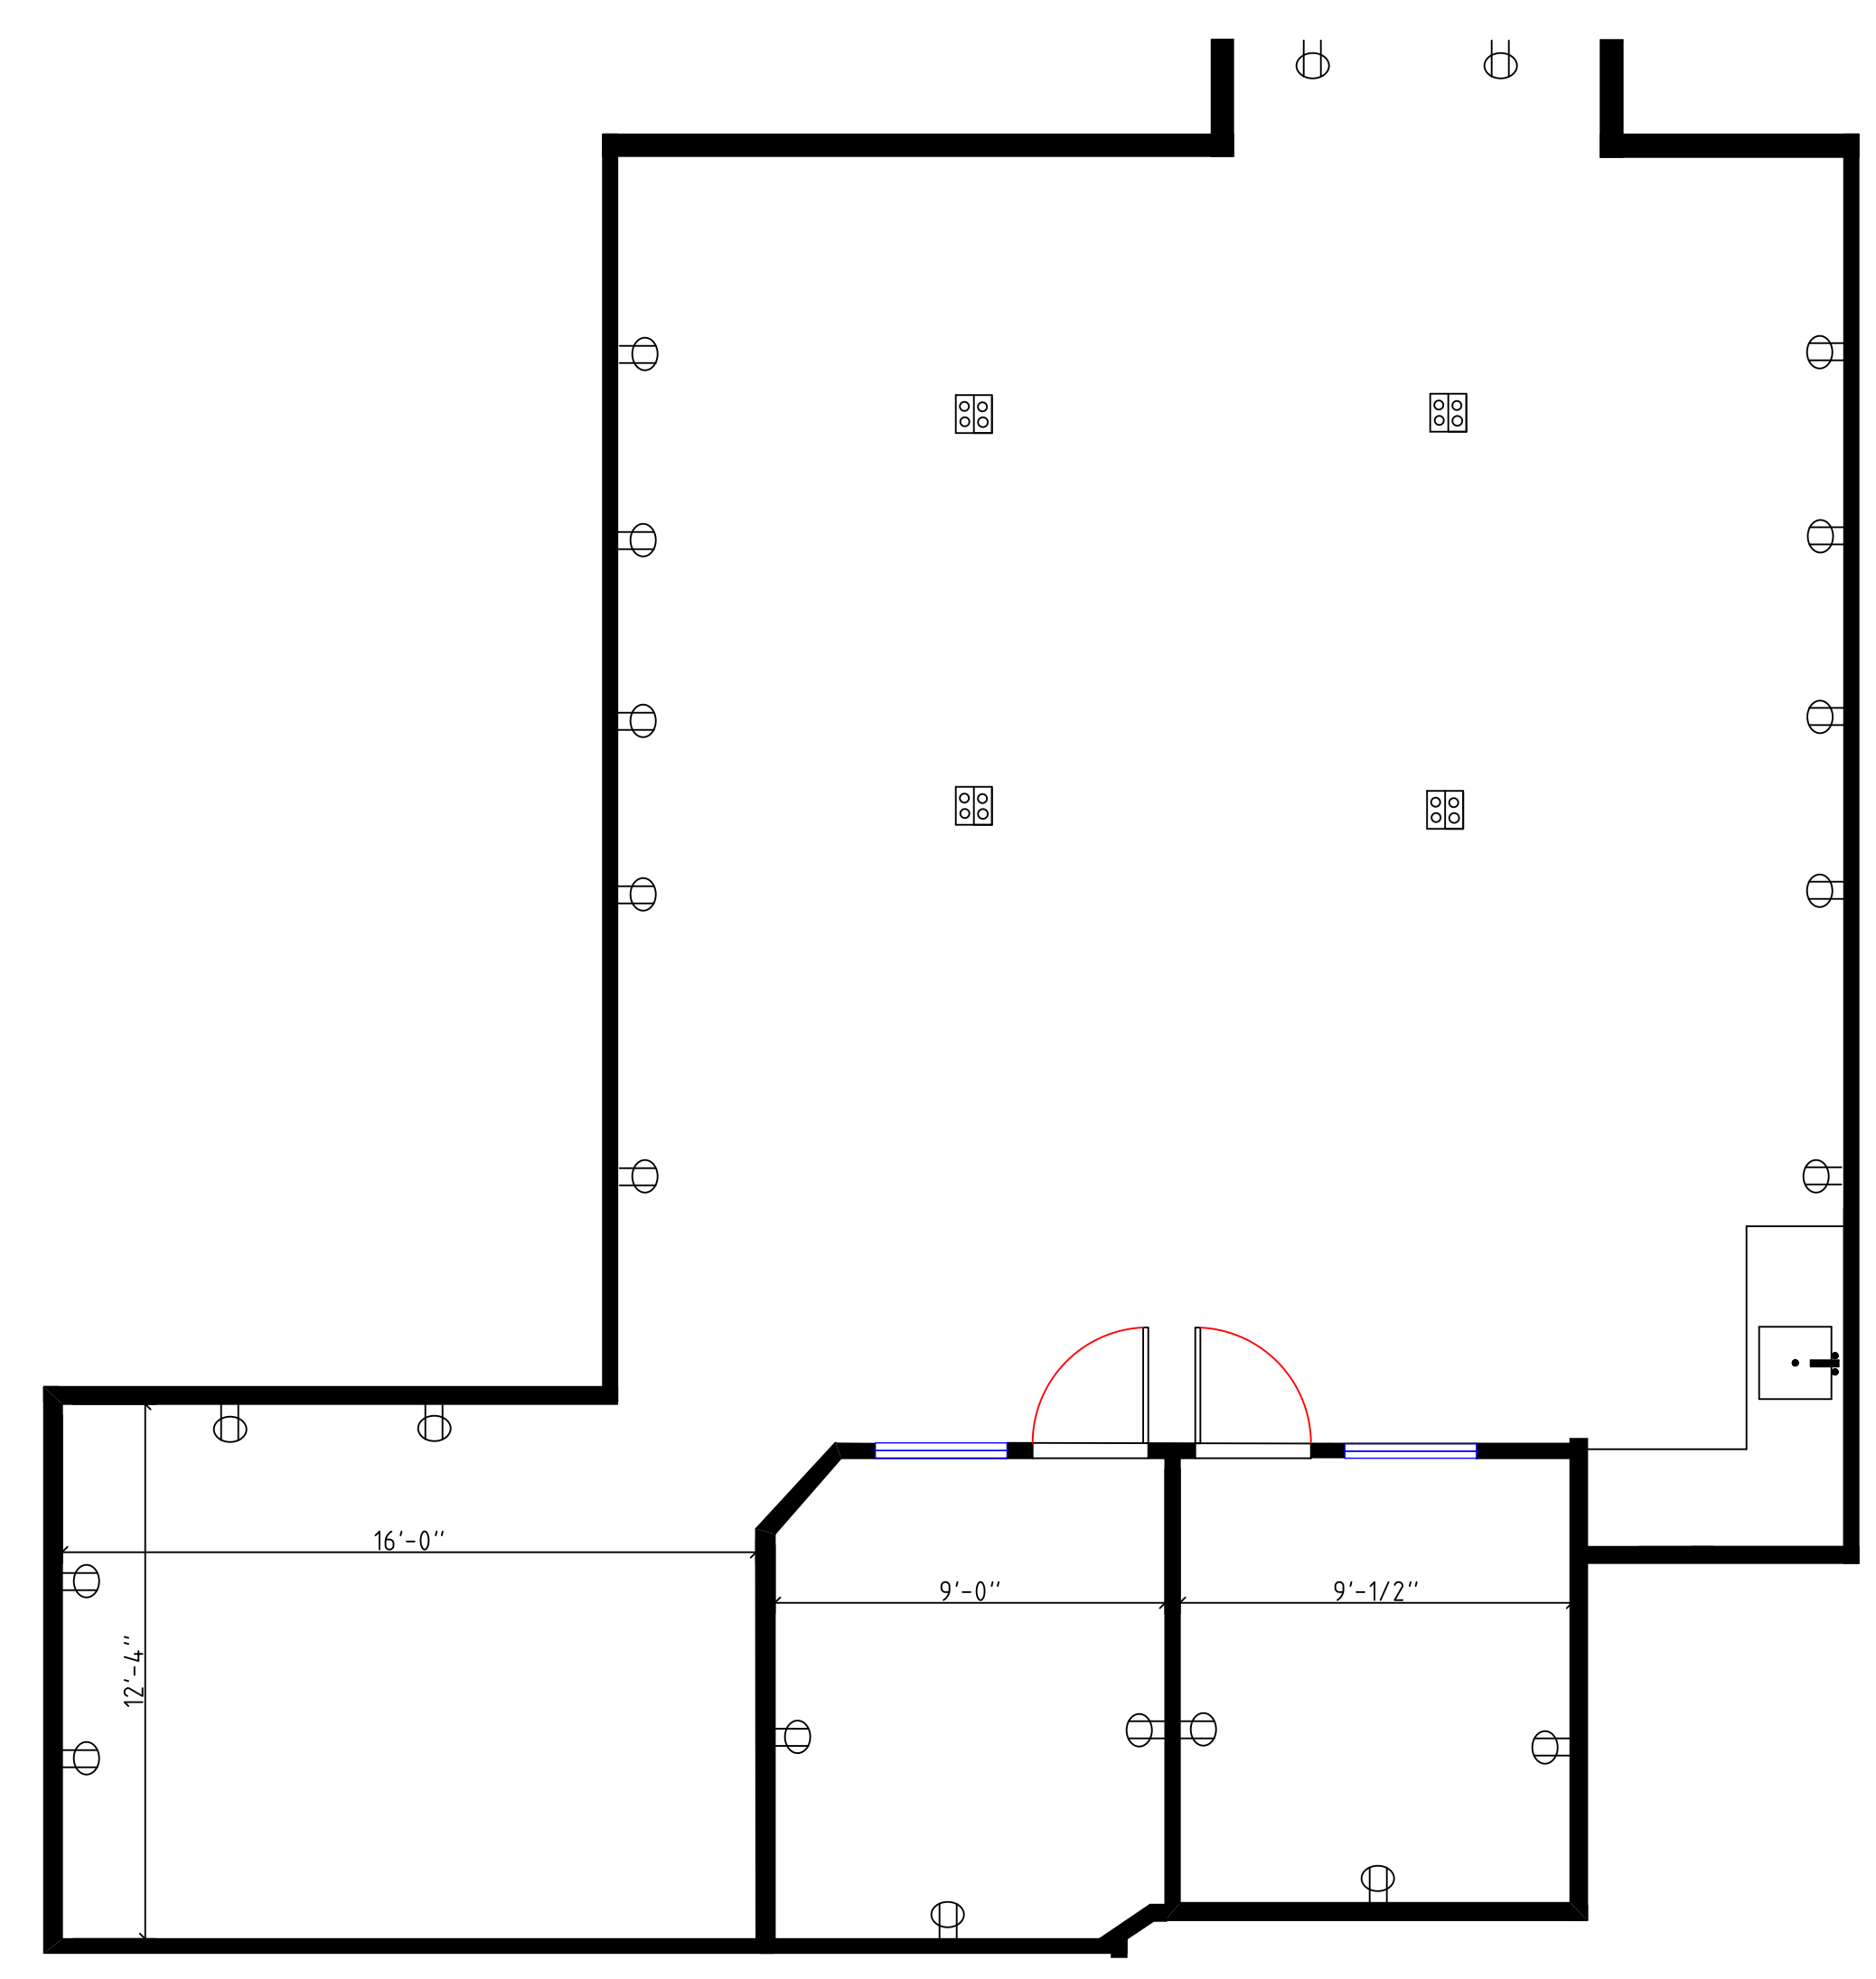

4542 RUFFNER STREET  
SAN DIEGO, CA 92111

1 FLOOR PLAN  
A-7 1/4"=1'-0"