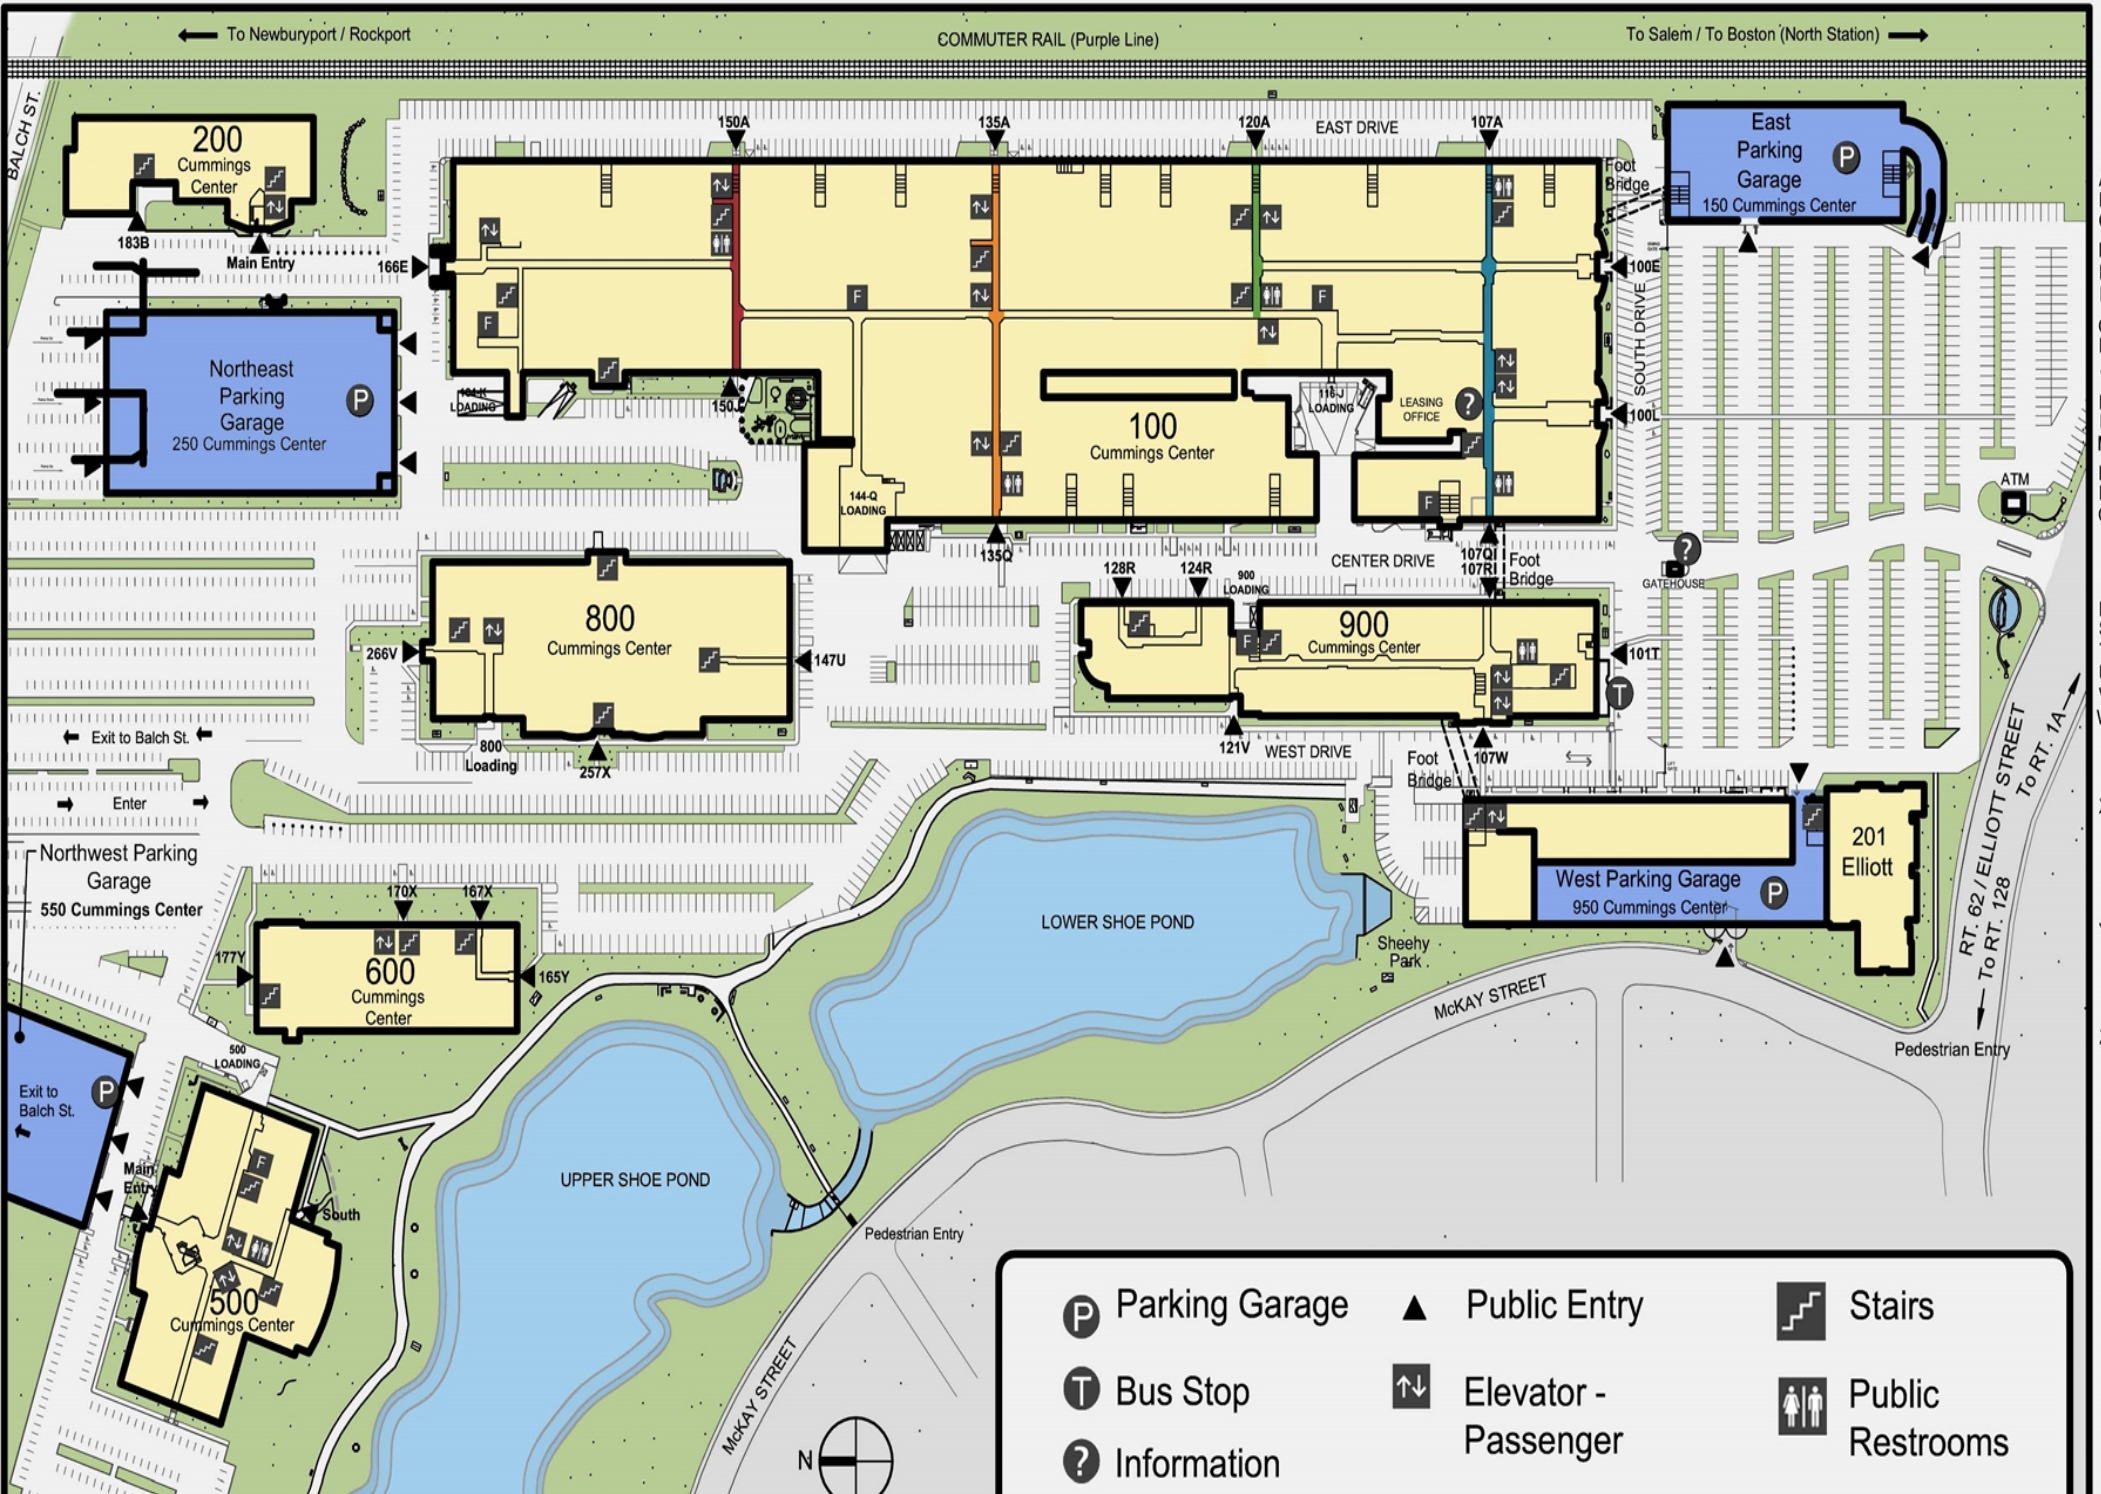

← To Newburyport / Rockport

COMMUTER RAIL (Purple Line)

To Salem / To Boston (North Station) →

P Parking Garage	▲ Public Entry	Stairs
T Bus Stop	Elevator - Passenger	Public Restrooms
? Information		