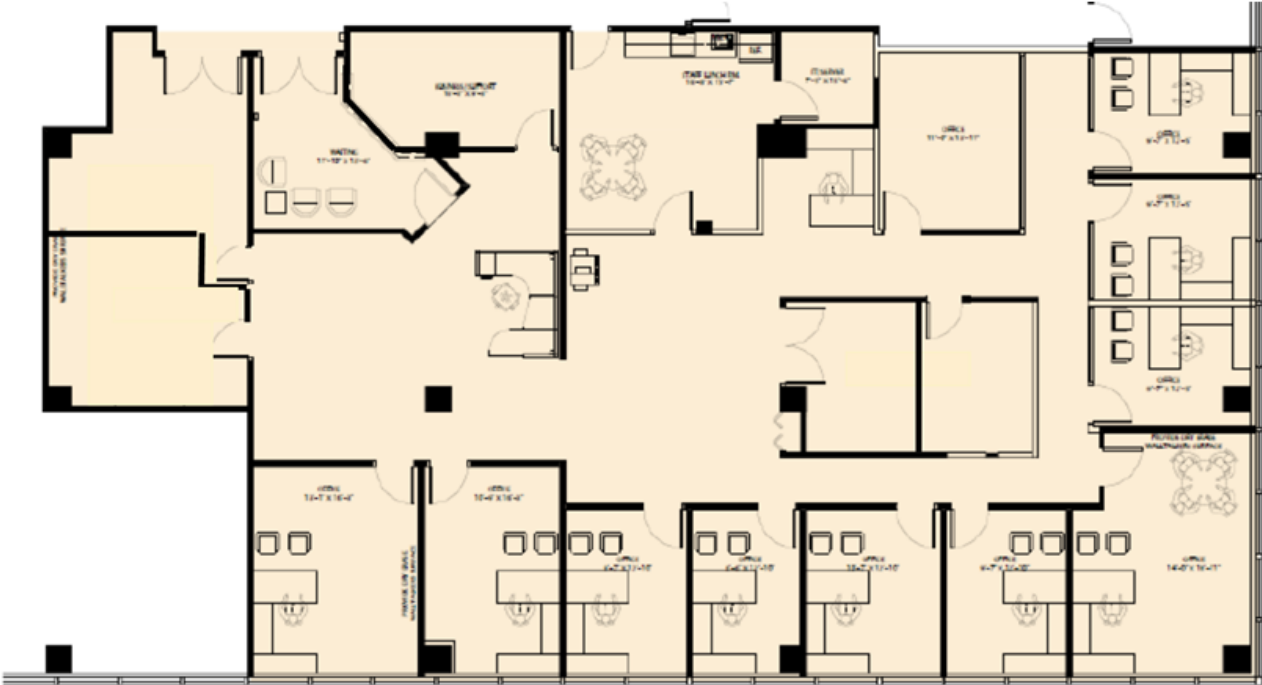

Coral Springs Executive Tower Suite 804 - 5,169 RSF

Leasing Contact

Brady Titcomb
Executive Vice President
1 + 954 232 7931
brady.titcomb@jll.com