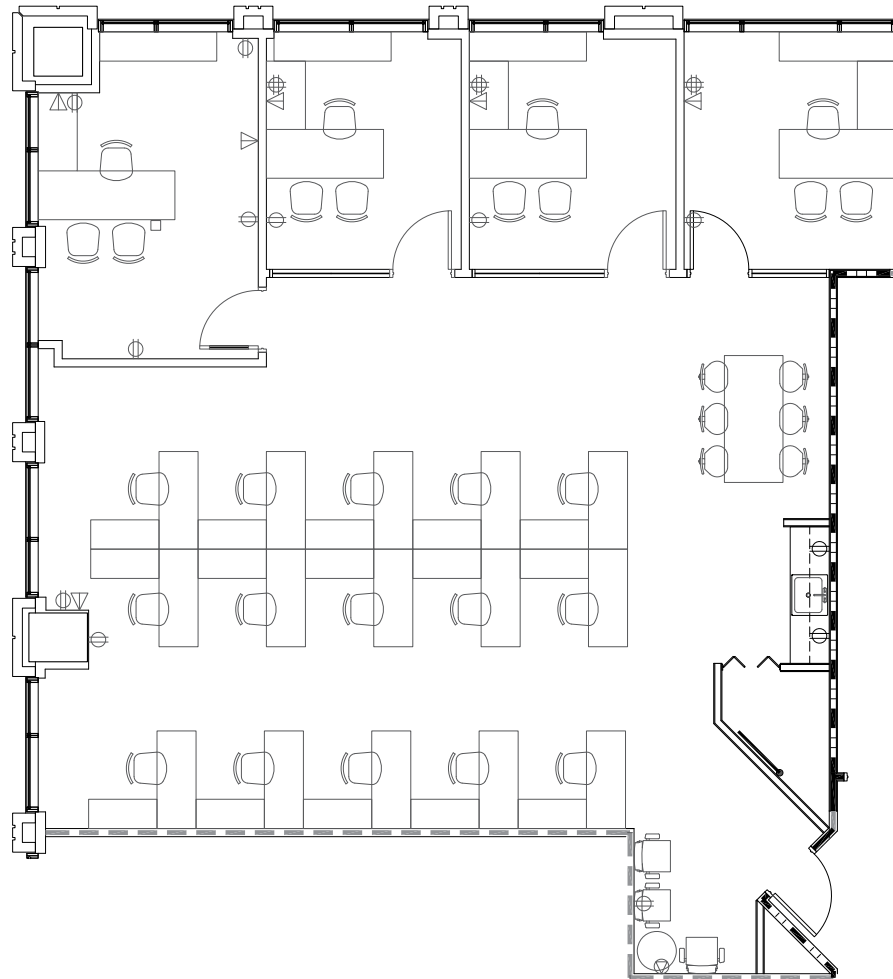

11th FLOOR

SUITE 1130

2,237 SF

BLANCA COMMERCIAL REAL ESTATE, INC.
LICENSED REAL ESTATE BROKER | BLANCACRE.COM

CHRISTINA STINE JOLLEY
954.395.2112
christina.jolley@blancacre.com

ANDREW ACKERMAN
954.980.5116
andrew.ackerman@blancacre.com