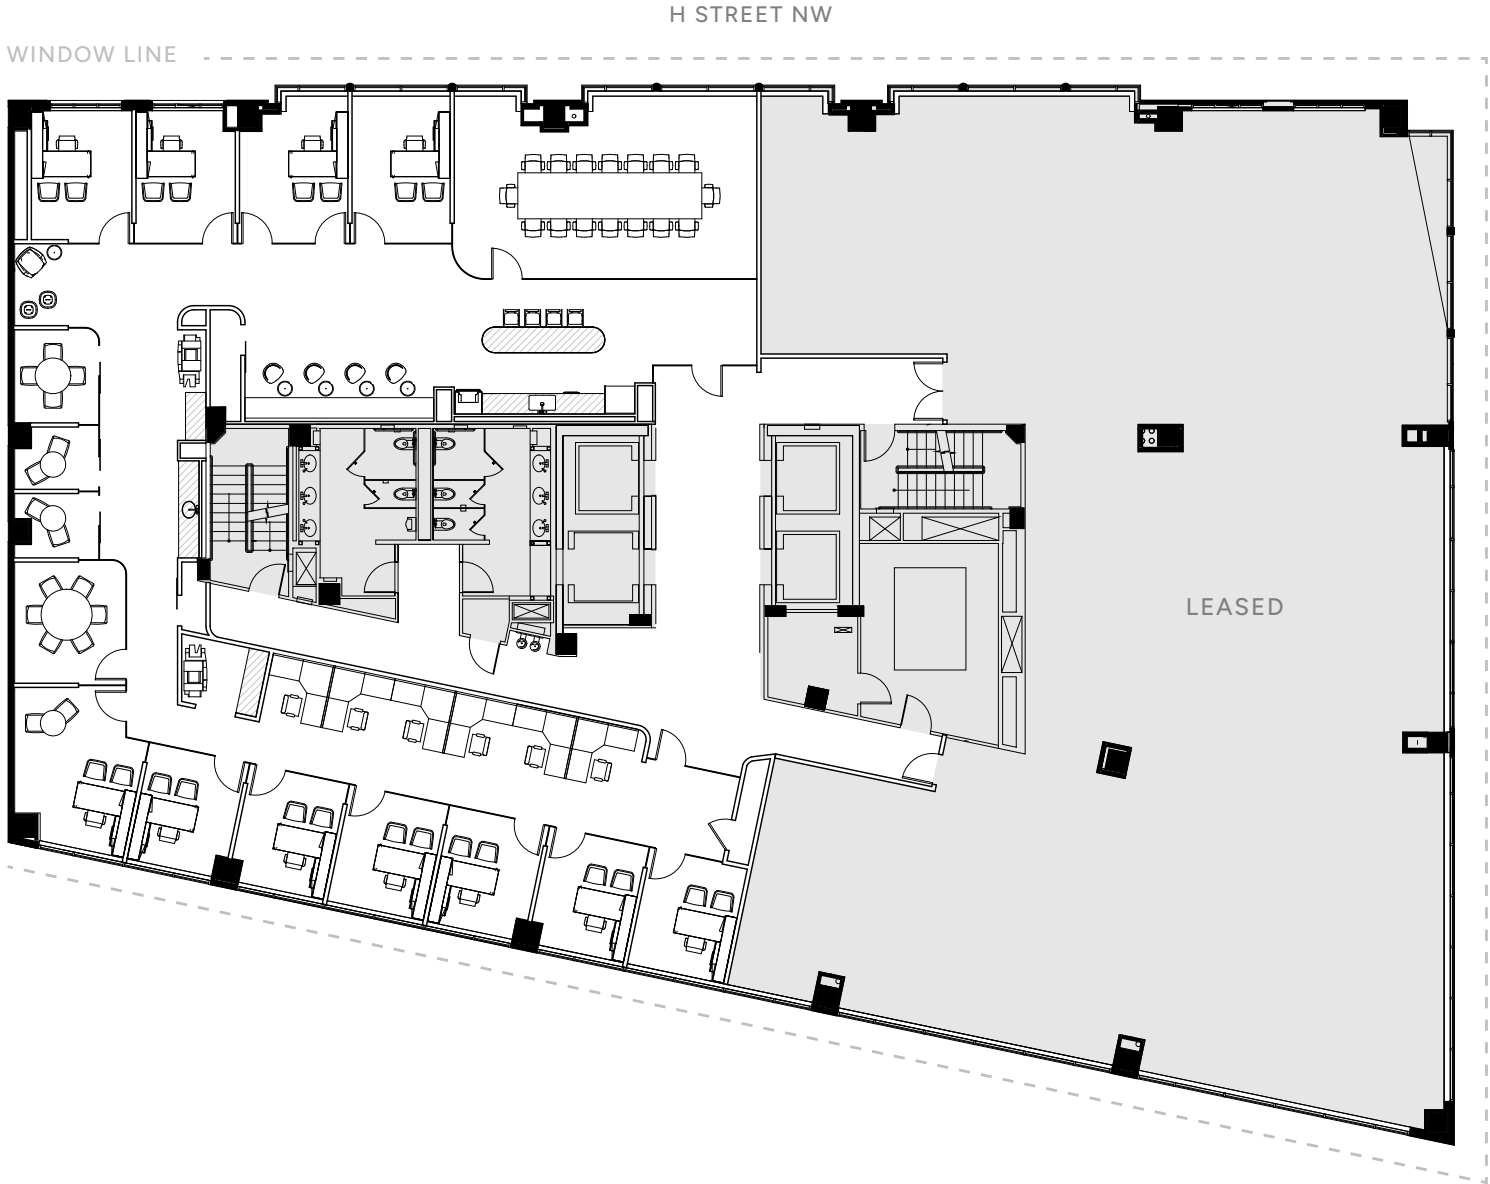

8th Floor 6,213 RSF spec suite

1750 H

VANESSA CARRION | MATT PACINELLI | JOSH McDONALD
719.641.3149 202.595.1498 202.595.1501