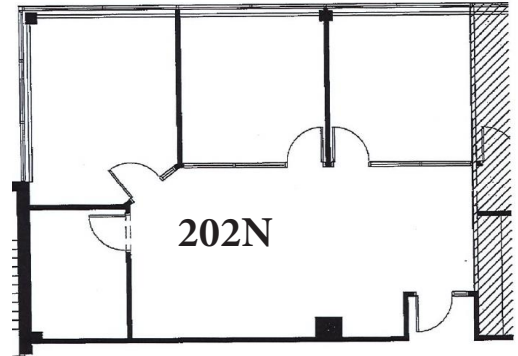

20

EAST CLEMENTON ROAD GIBBSBORO

856-437-6196 | www.sfaofficespace.com

Building Information:
Professional Office
Total Square Feet: 38,260 SF
3 Stories
200 Parking Spaces

20 EAST CLEMENTON ROAD

is in the immediate vicinity of multiple store and restaurants including the Voorhees Town Center, Target, Acme, and The Chophouse.

EASY ACCESS TO:

- Route 30
- Route 73
- Interstate 295
- NJ Turnpike

Availabilities:

- Suite 102 4,813 SF**
- Suite 202S 3,343 SF**
- Suite 202N 1,333 SF**
- Suite 204N 2,180 SF**