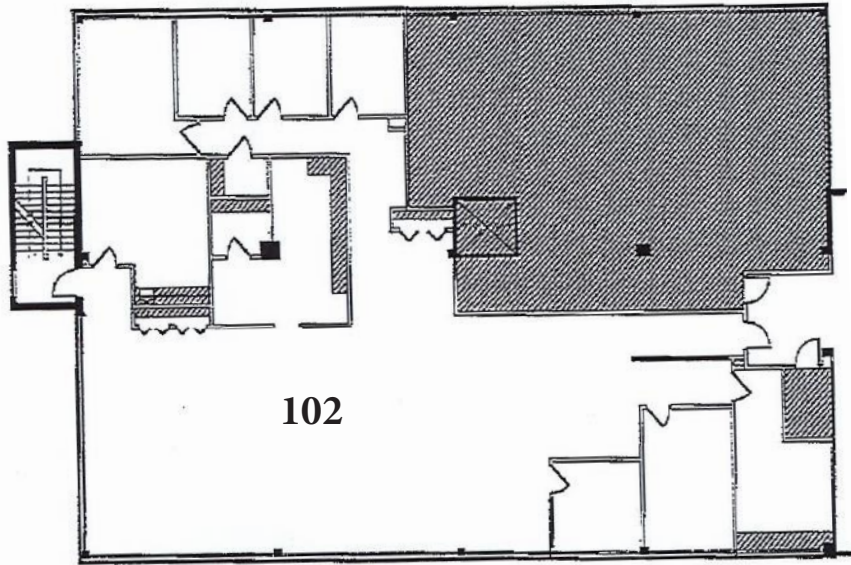

20

EAST CLEMENTON ROAD GIBBSBORO

856-437-6196 | www.sfaofficespace.com

Building Information:
Professional Office
Total Square Feet: 38,260 SF
3 Stories
200 Parking Spaces

20 EAST CLEMENTON ROAD

is in the immediate vicinity of multiple store and restaurants including the Voorhees Town Center, Target, Acme, and The Chophouse.

EASY ACCESS TO:

- Route 30
- Route 73
- Interstate 295
- NJ Turnpike

Availabilities:

- Suite 102 4,813 SF**
- Suite 202S 3,343 SF**
- Suite 202N 1,333 SF**
- Suite 204N 2,180 SF**