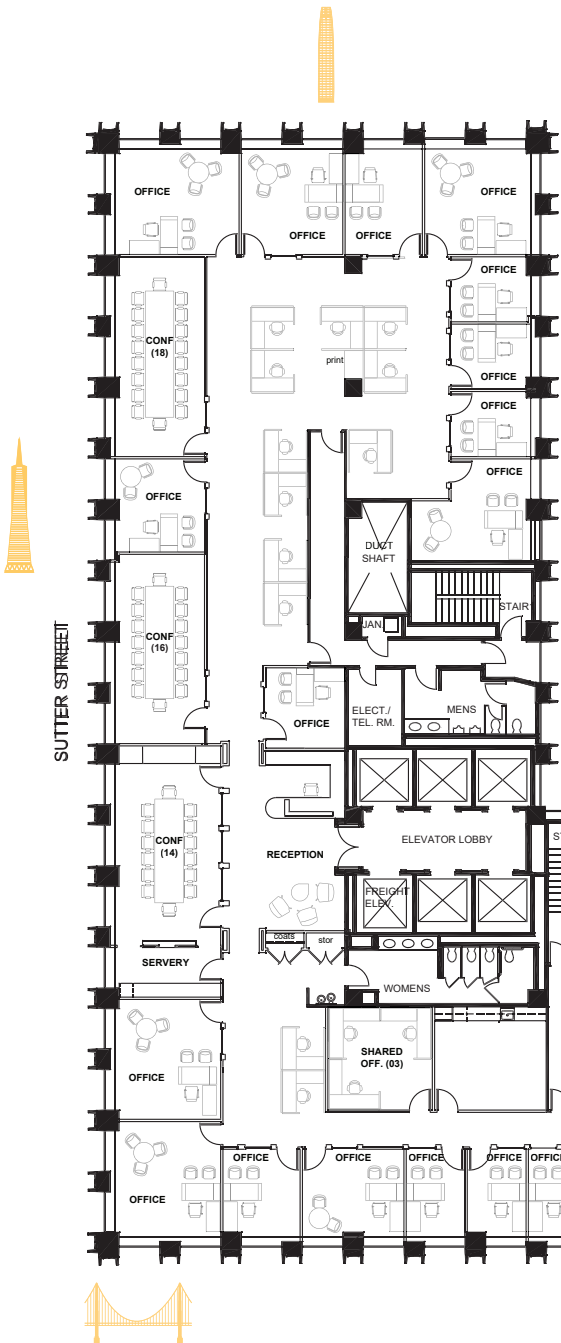

SUITE 3600

Prime Bay View Floor - Professional Service Layout

16,920 rsf | available July 2026

- Full floor with prime views off of elevator
- 6 sides of window line maximizing views and natural light
- 33 private offices
- 3 conference rooms, 18, 16, & 14 seats
- Kitchen
- 37 6x6 workstations
- Large copy/IT room