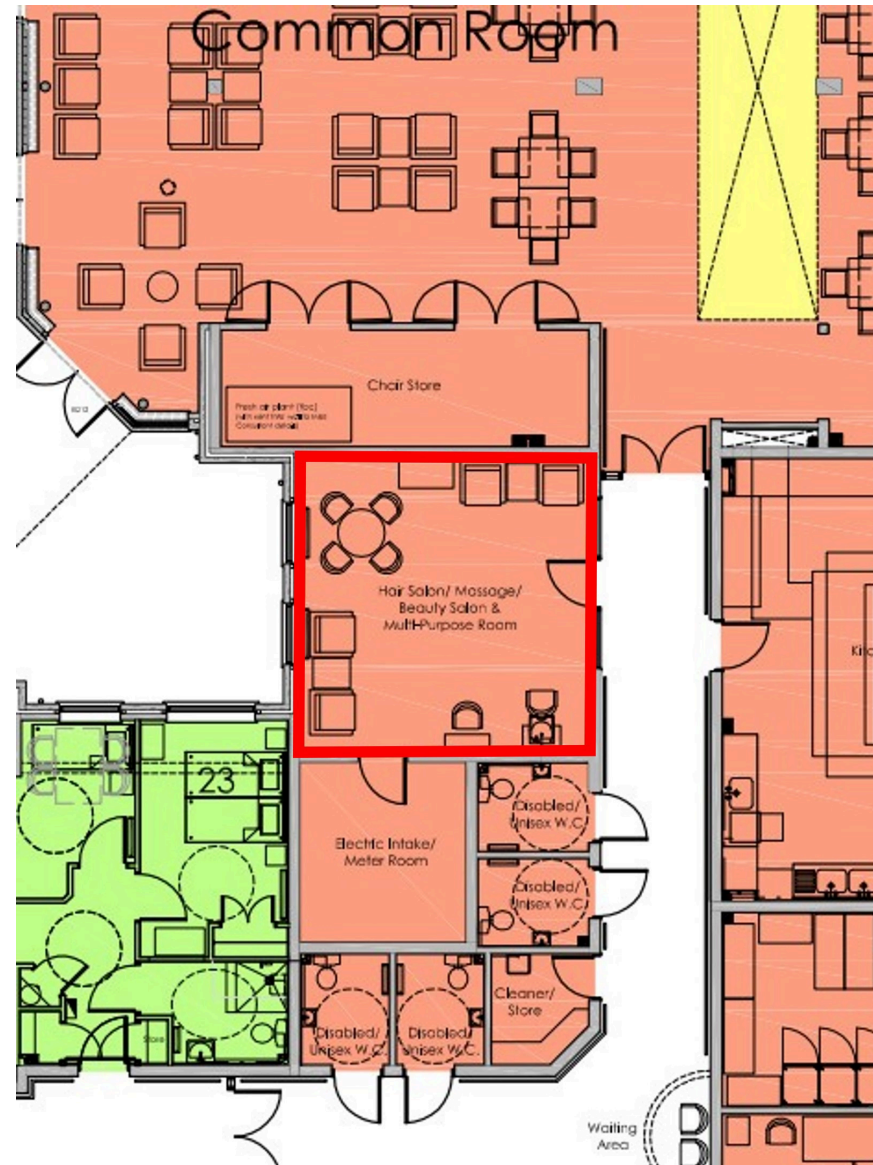

BRIAR CROFT, ALCESTER ROAD, STRATFORD-UPON-AVON, CV37 6PH

To Rent: £5,000 per annum

218 sq ft (20.25 sq m)