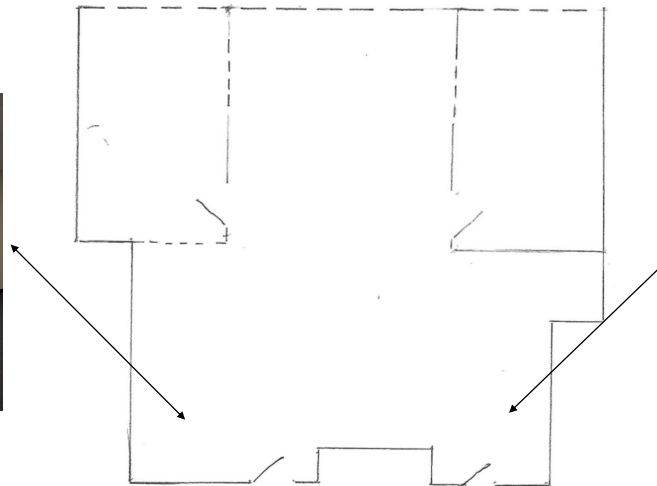

# 1,017 SF office suite for lease | Cambridge Alewife

Accessible bldg  
24/7 access  
Intercom  
Showers  
Visitor parking  
Garage parking

0.5 mile to the Alewife MBTA T station (Red Line)  
Across from bus stop (74 & 78 to Harvard Square)

## 545 Concord Ave

Open work space and 2 window offices.

Lots of natural light.

Two entrance doors.

Layout could be reconfigured in case of a 5+ year lease.

Patrick Verbeke | KW Commercial | KW Boston NW | Cambridge, MA  
617-230-3638 | Patrick@ValtiRealEstate.com | ValtiCommercial.com