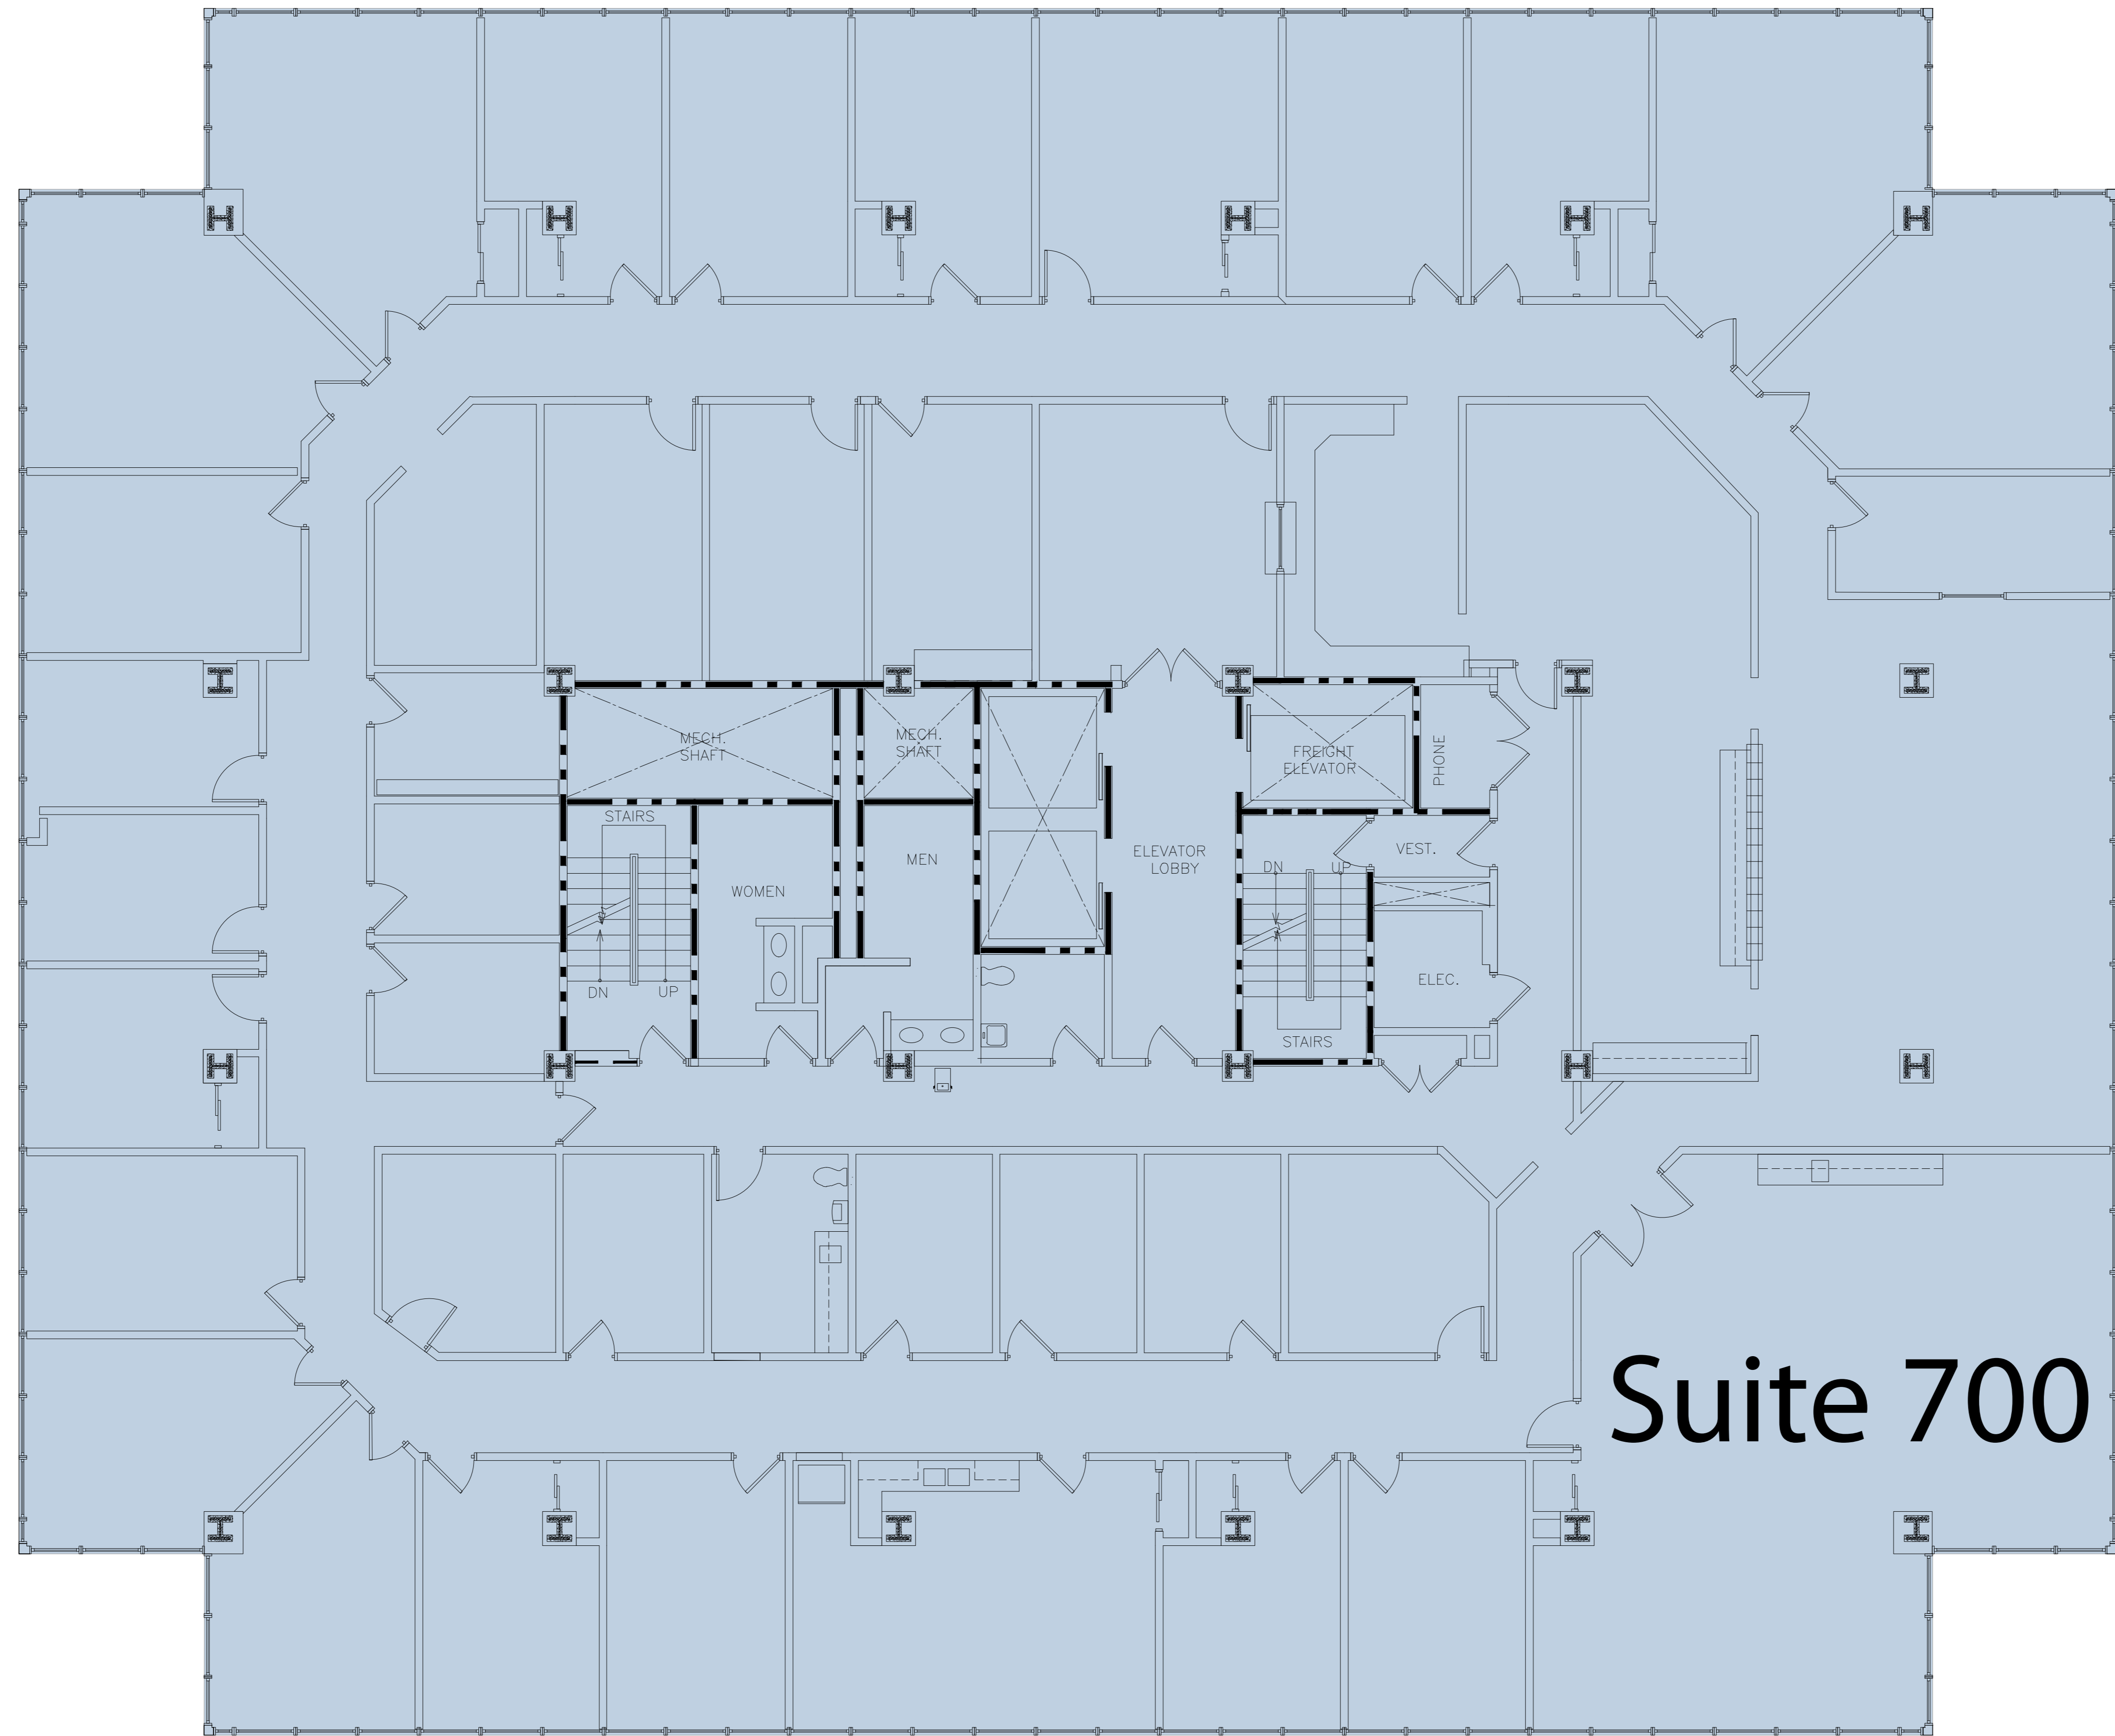

Suite 700 Floor Plan
 290 North D St., San Bernardino, CA 92401
 Vanir Development

Suite 700

Revision Schedule		
#	Date	Description

Rentable: 14,629 sq ft

Suite 700
Floor Plan

7/14/2021