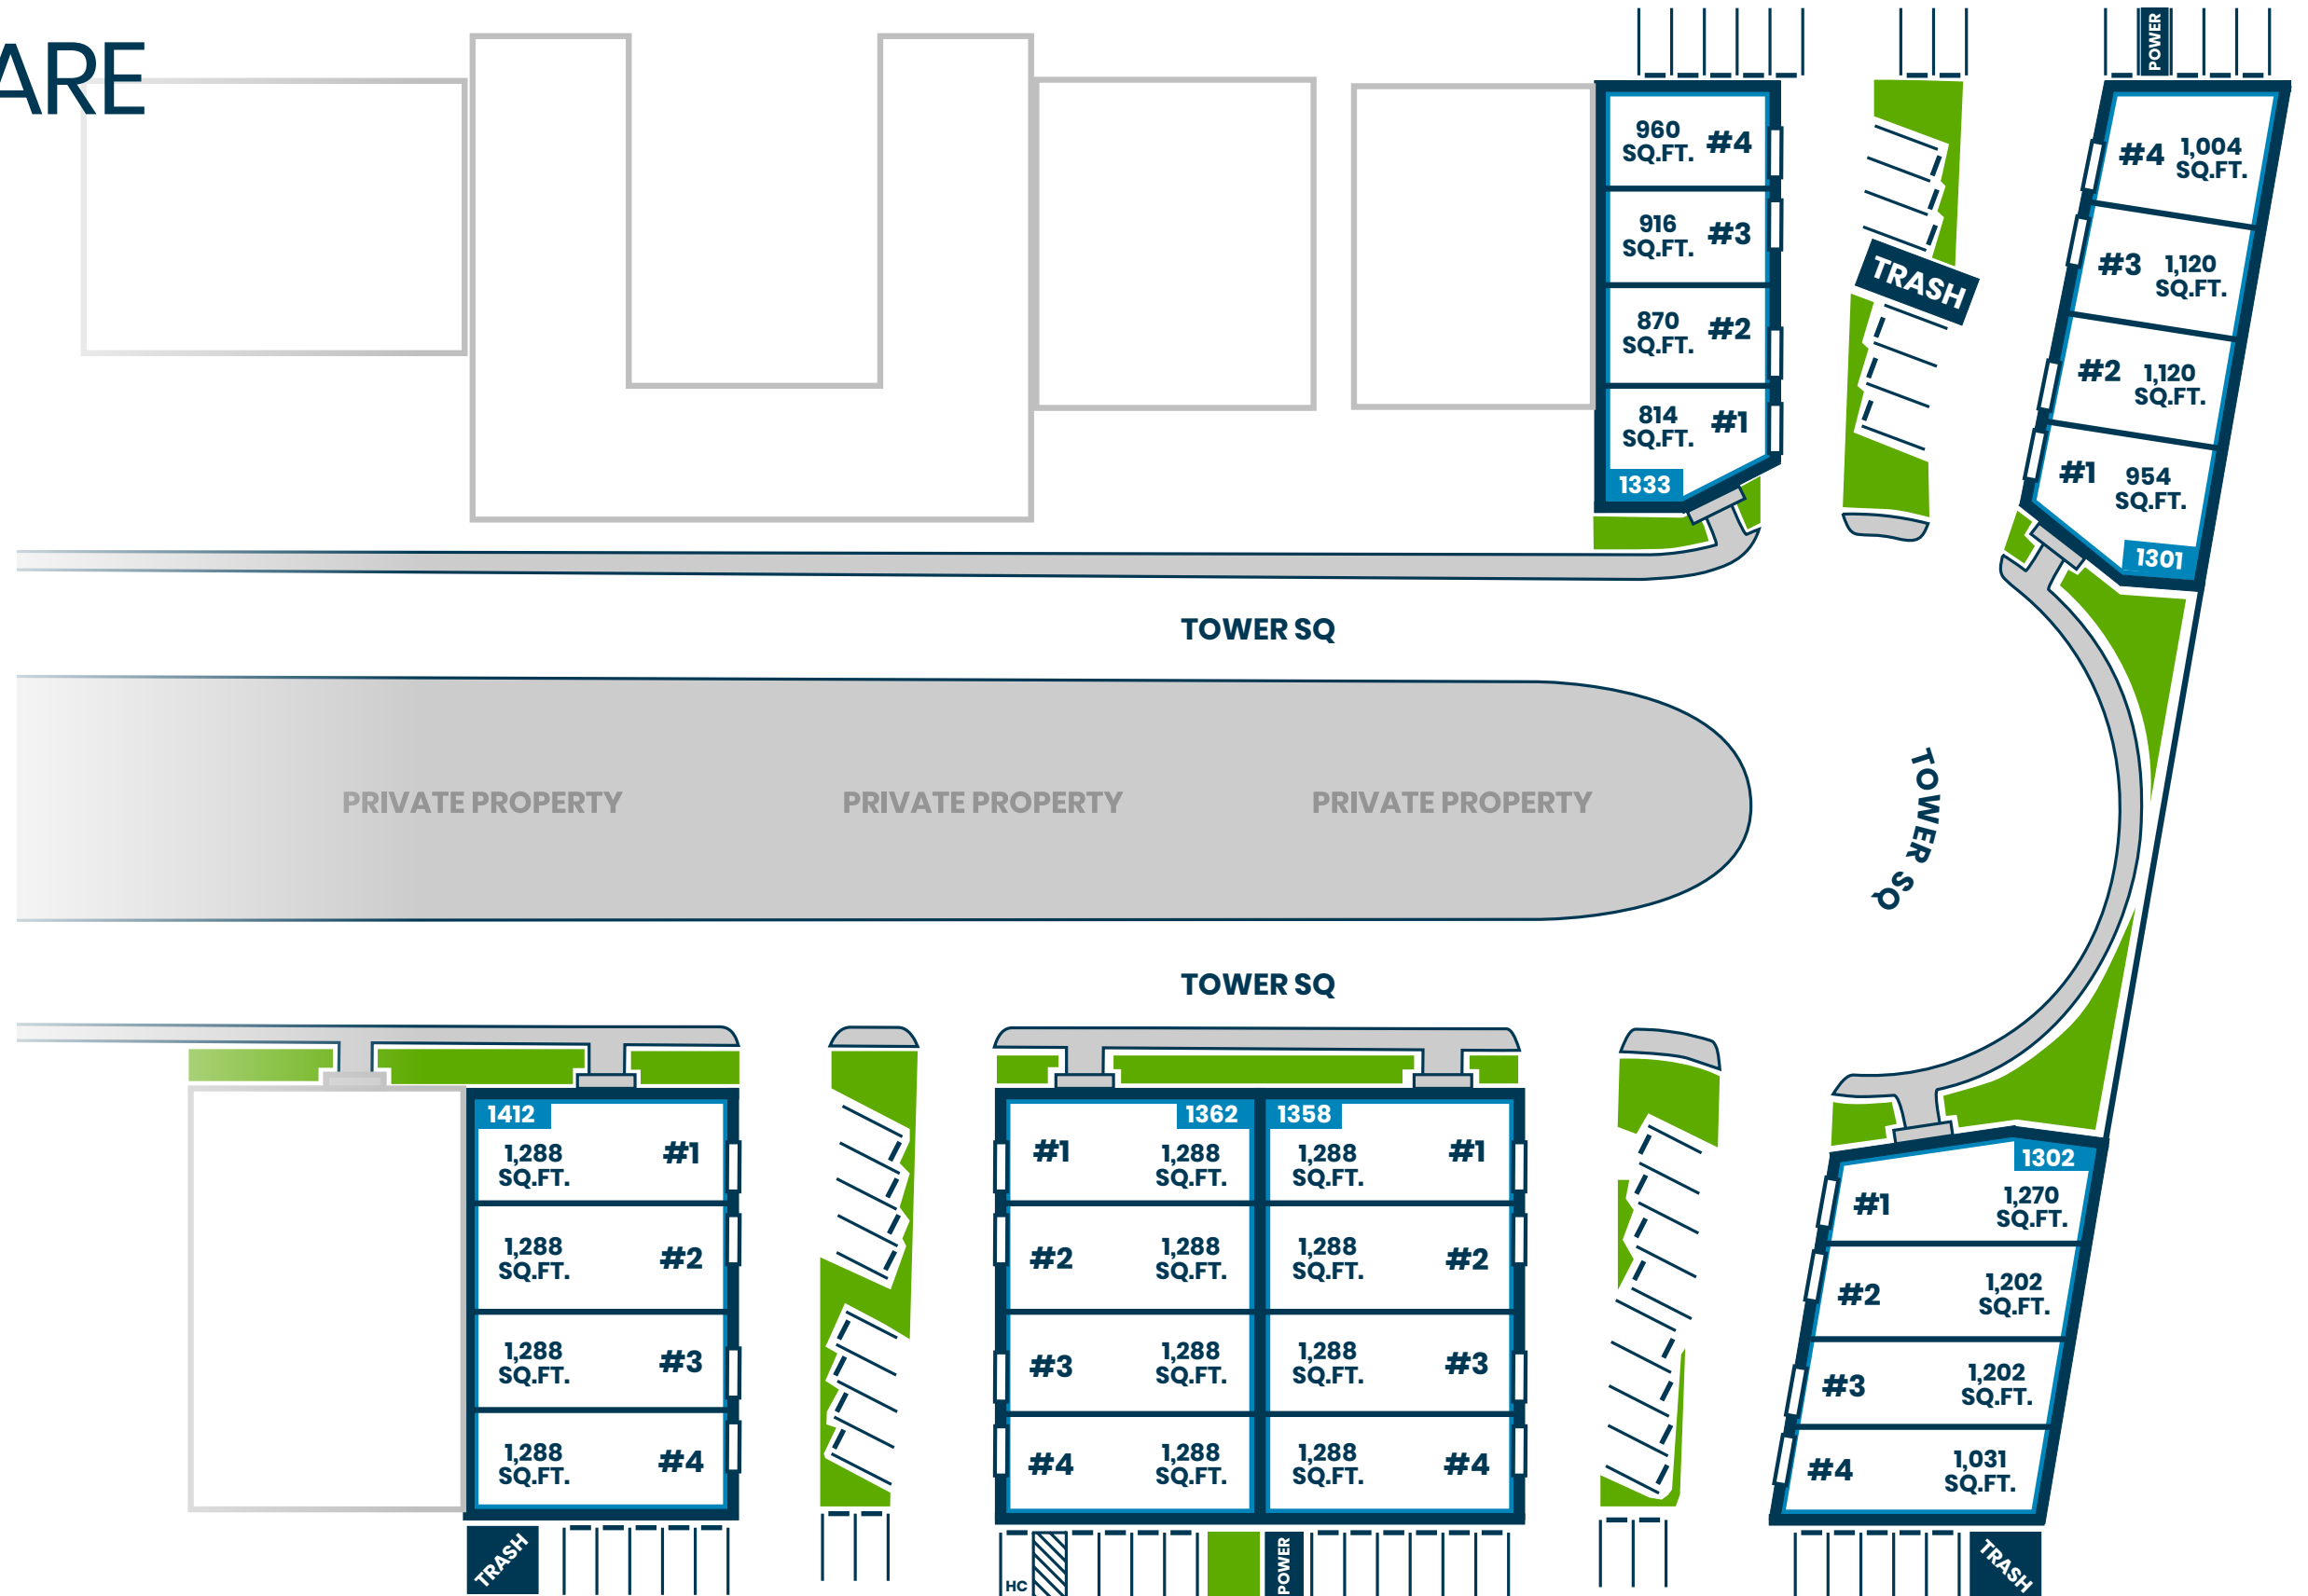

1301-1412 TOWER SQUARE

VENTURA, CA 93003

SITE PLAN