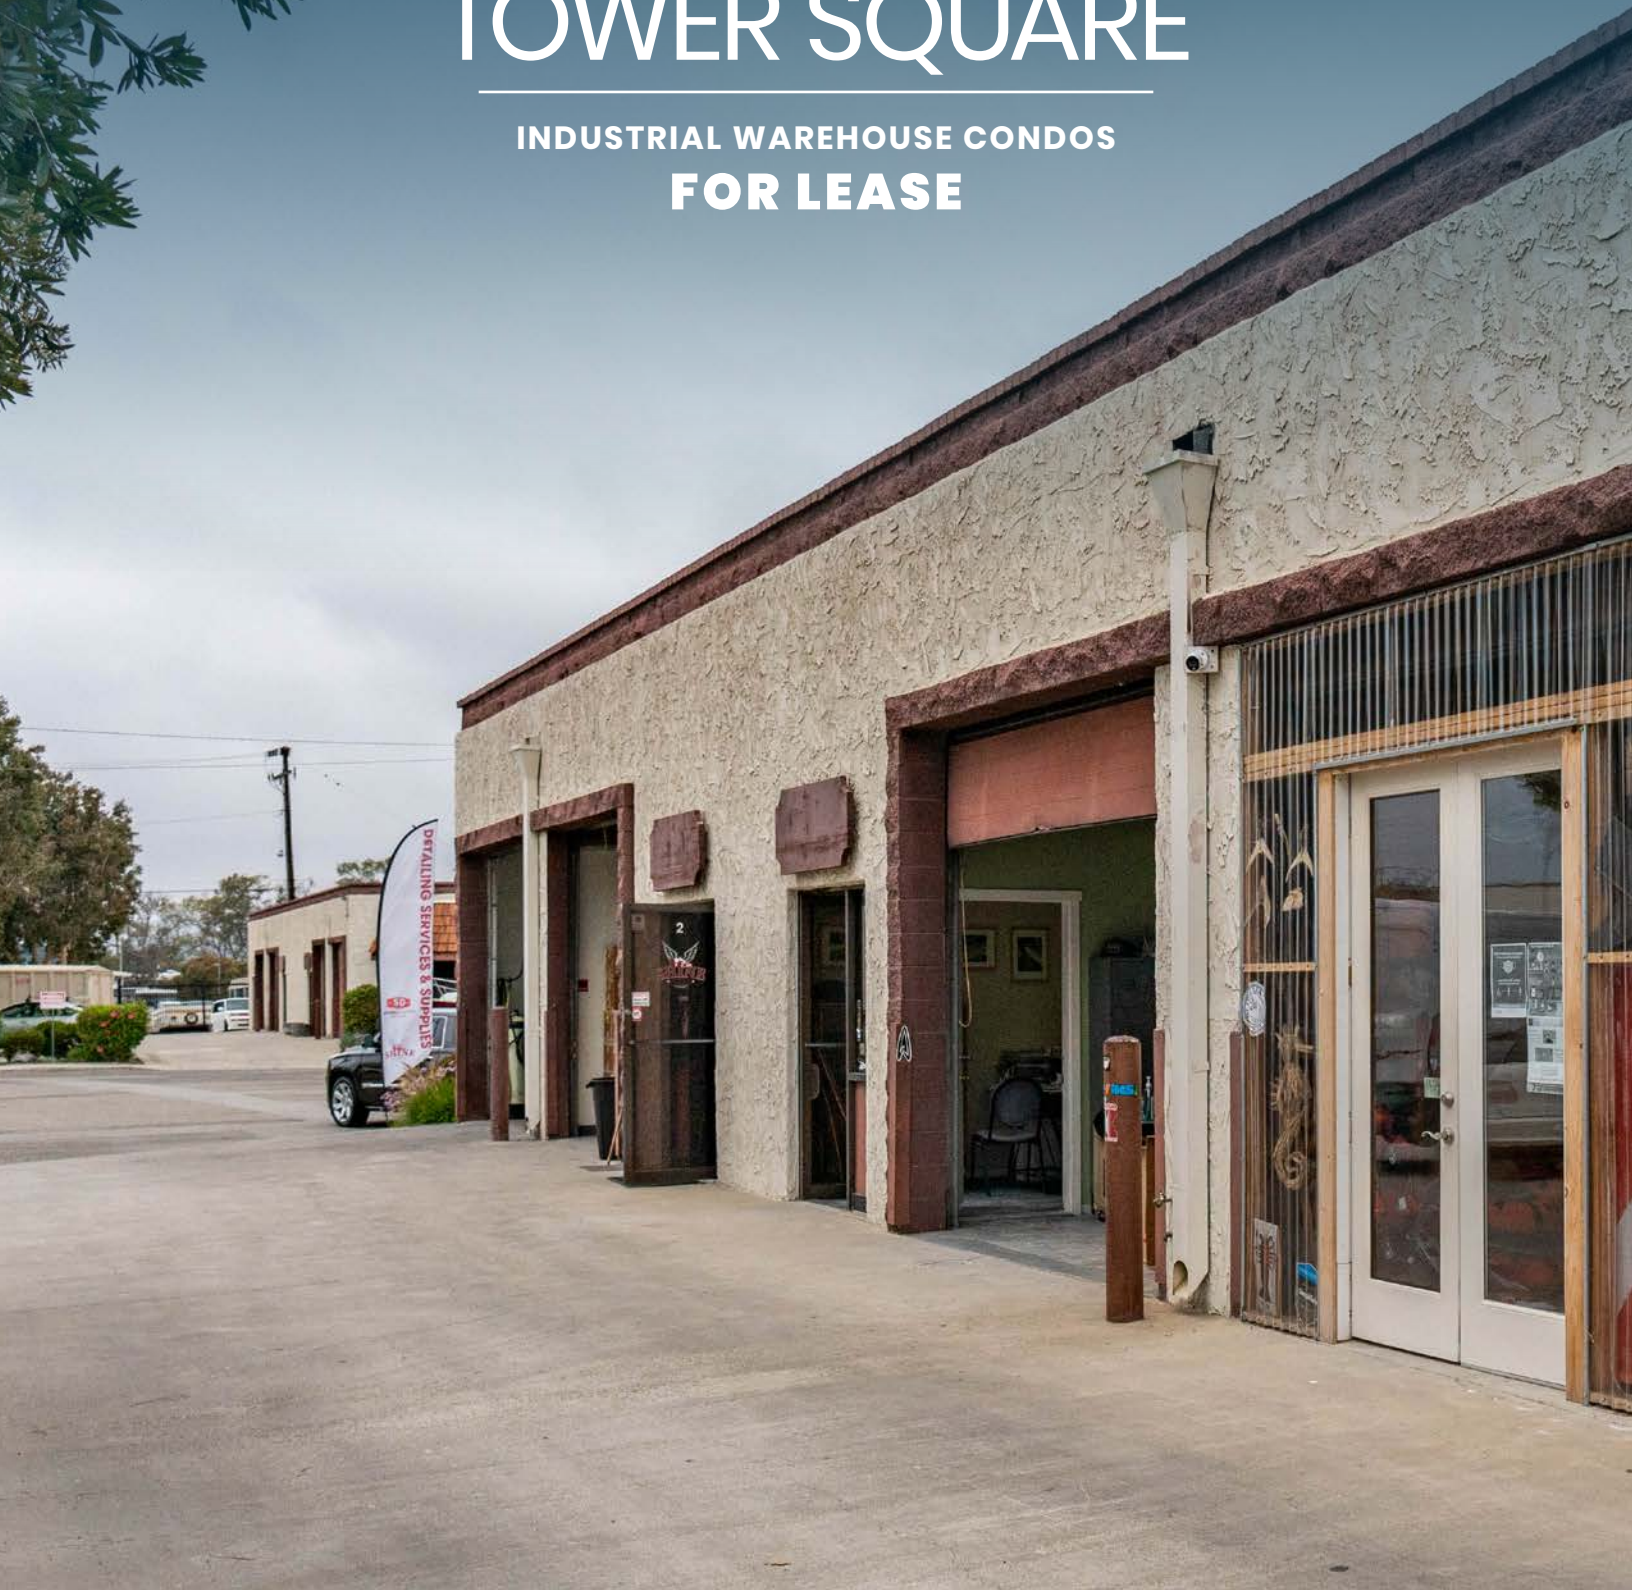

# 1301-1412 TOWER SQUARE

INDUSTRIAL WAREHOUSE CONDOS  
FOR LEASE

[STRATTONCRE.COM](http://STRATTONCRE.COM)  
1301-1412 TOWER SQUARE, VENTURA, CA 93003

# 1301-1412 TOWER SQUARE

VENTURA, CA 93003

## MULTI-TENANT INDUSTRIAL WAREHOUSE UNITS

Stratton Commercial Real Estate is pleased to present units at 1301-1412 Tower Sq for lease. This 34,252 sq.ft. multi-tenant industrial center features 814-1,288 sq.ft. industrial warehouses with tall clear height and ground-level loading. Contact Robert Stratton for lease terms & more details.

**MULTI-TENANT  
INDUSTRIAL IN  
CUL-DE-SAC**

**PARKING  
DIRECTLY IN  
FRONT OF UNIT**

**BUILDING  
SIGNAGE ABOVE  
EACH UNIT**