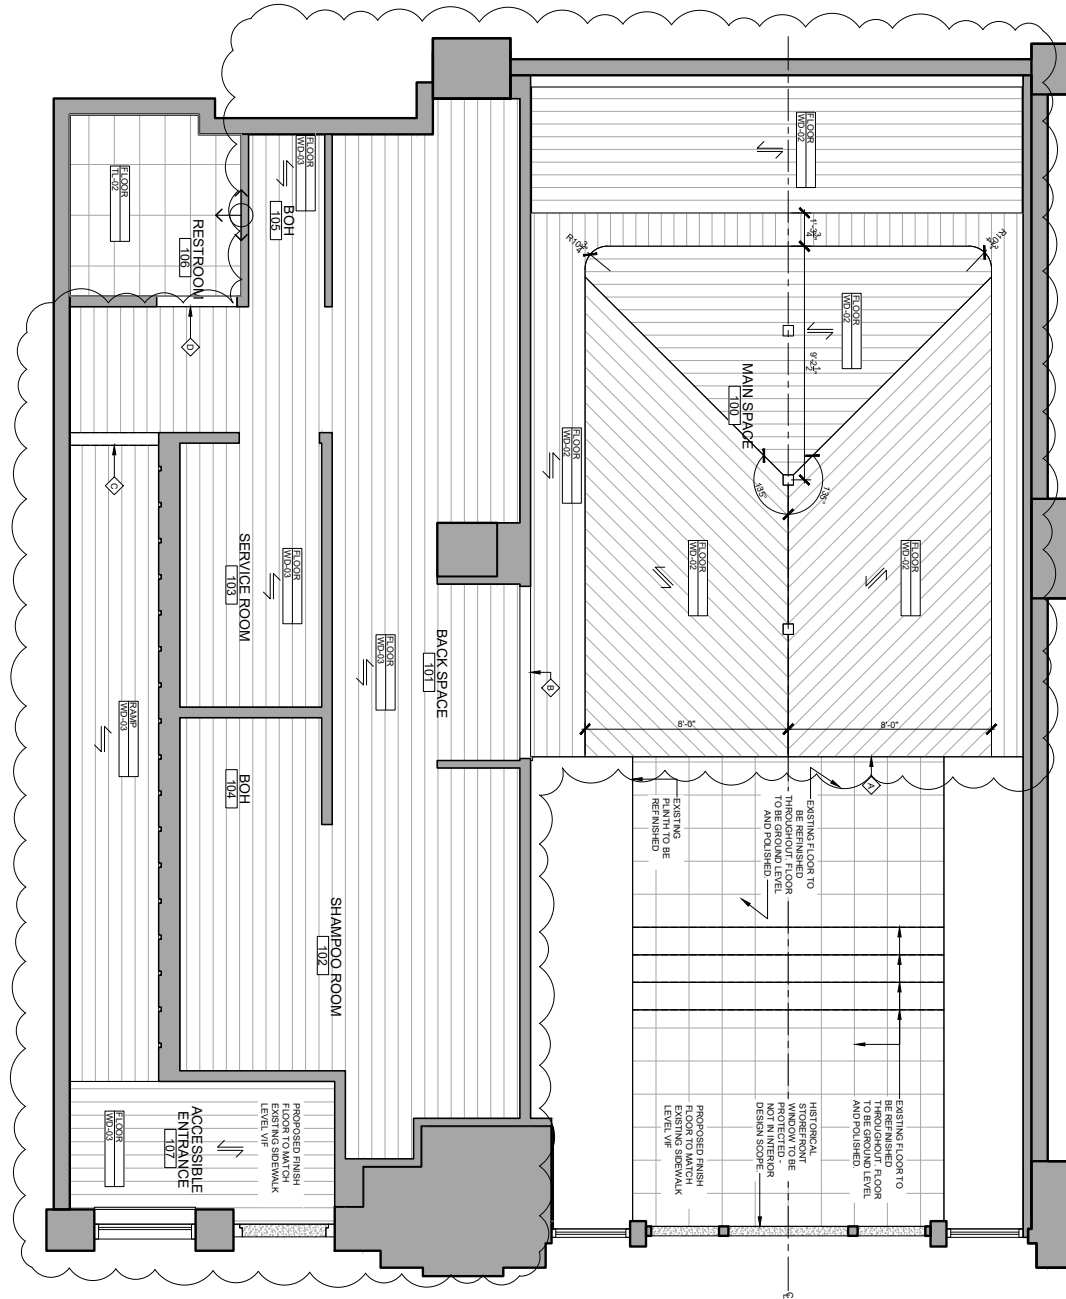

70 PINE STREET

Fronting Pearl Street between Pine Street and Maiden Lane

SIZE: *Ground Floor—1,588 SF*

FRONTAGE: *38'*

CURRENTLY: *Vacant (previously Mutha Pearl Salon)*

POSSESSION: *Immediate*

HIGHLIGHTS:

- Fully built salon
- Situated at the base of a 612 unit residential building with 165 hotel suites
- Located within the same building as Michelin starred restaurants, Crown Shy and Saga
- 35,000 residential units within minutes of the space with 8,000 more underway
- In close proximity to 40 million square feet of office space
- Other uses considered
- ADA accessible entrance to the Premises

BARRY'S
BOOTCAMP

DOS TOROS
TAQUERIA

CAVA

INTERIORS:

70

PINE STREET

Fronting Pearl Street between Pine Street and Maiden Lane

FOR MORE INFORMATION,
PLEASE CONTACT: