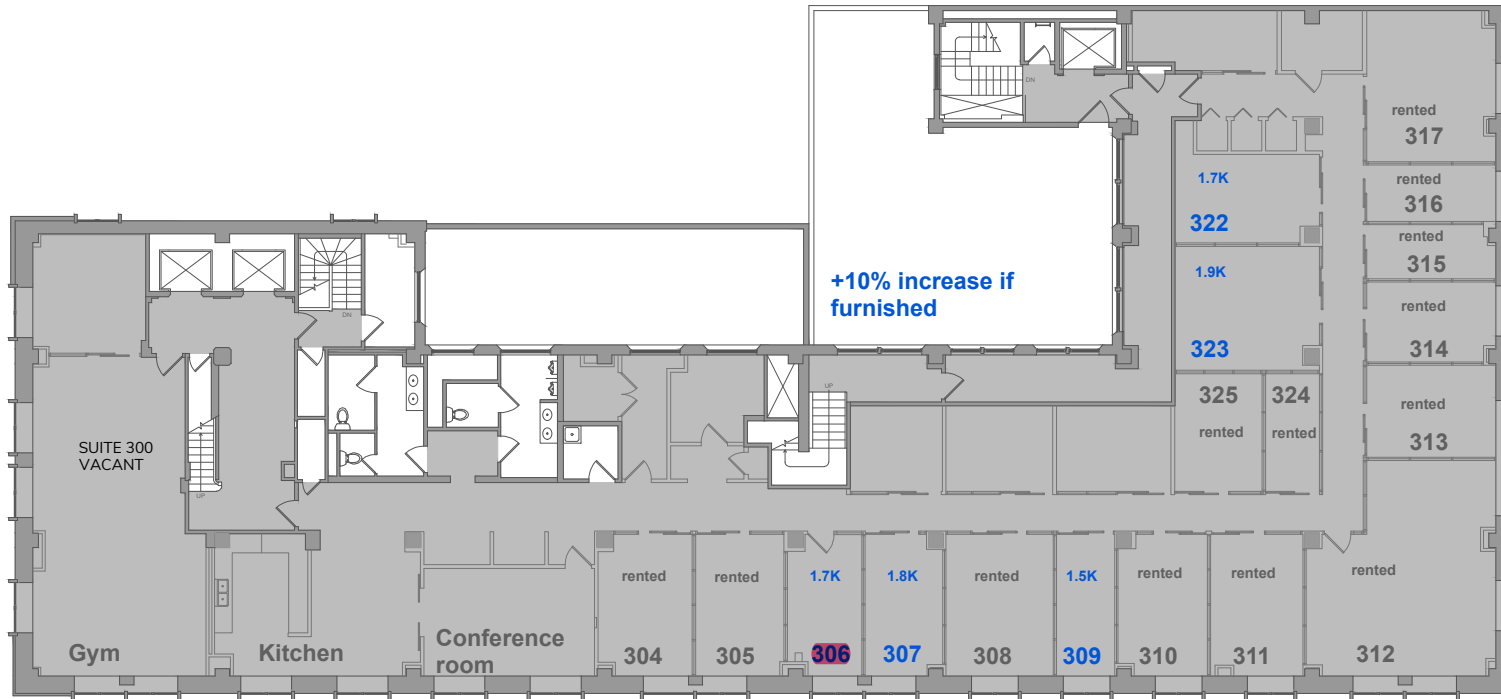

Suite Calculation

Floor: 3
 Suite: 300
 Name: VACANT
 RSF: 10,538
 Occ. Area: 7,879
 Calc ID: 3.01

© 2022 CONTOURED, INC. | www.contoured.com | 949.610.0852

Suite: 300
 Occupant Area: 7,879
 Rentable Area: 10,538