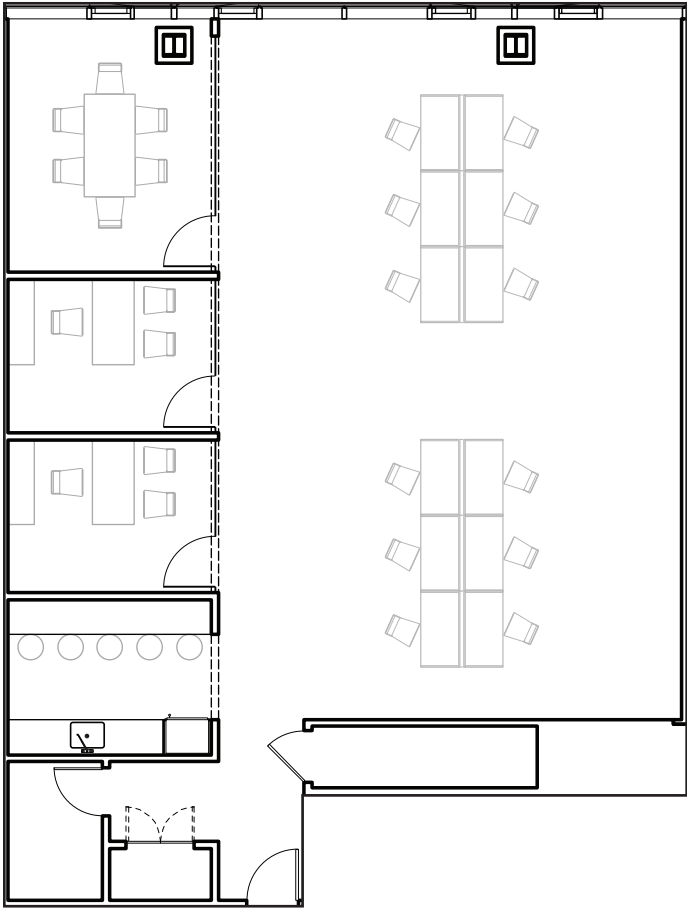

## 7<sup>TH</sup> FLOOR - UNIT 704

2,850 RSF

**Features:**

- Water and bridge views
- One (1) conference room
- Two (2) offices
- Open seating for 19
- IT closet and resource area
- High-end pantry
- Exposed 13'6" ceilings