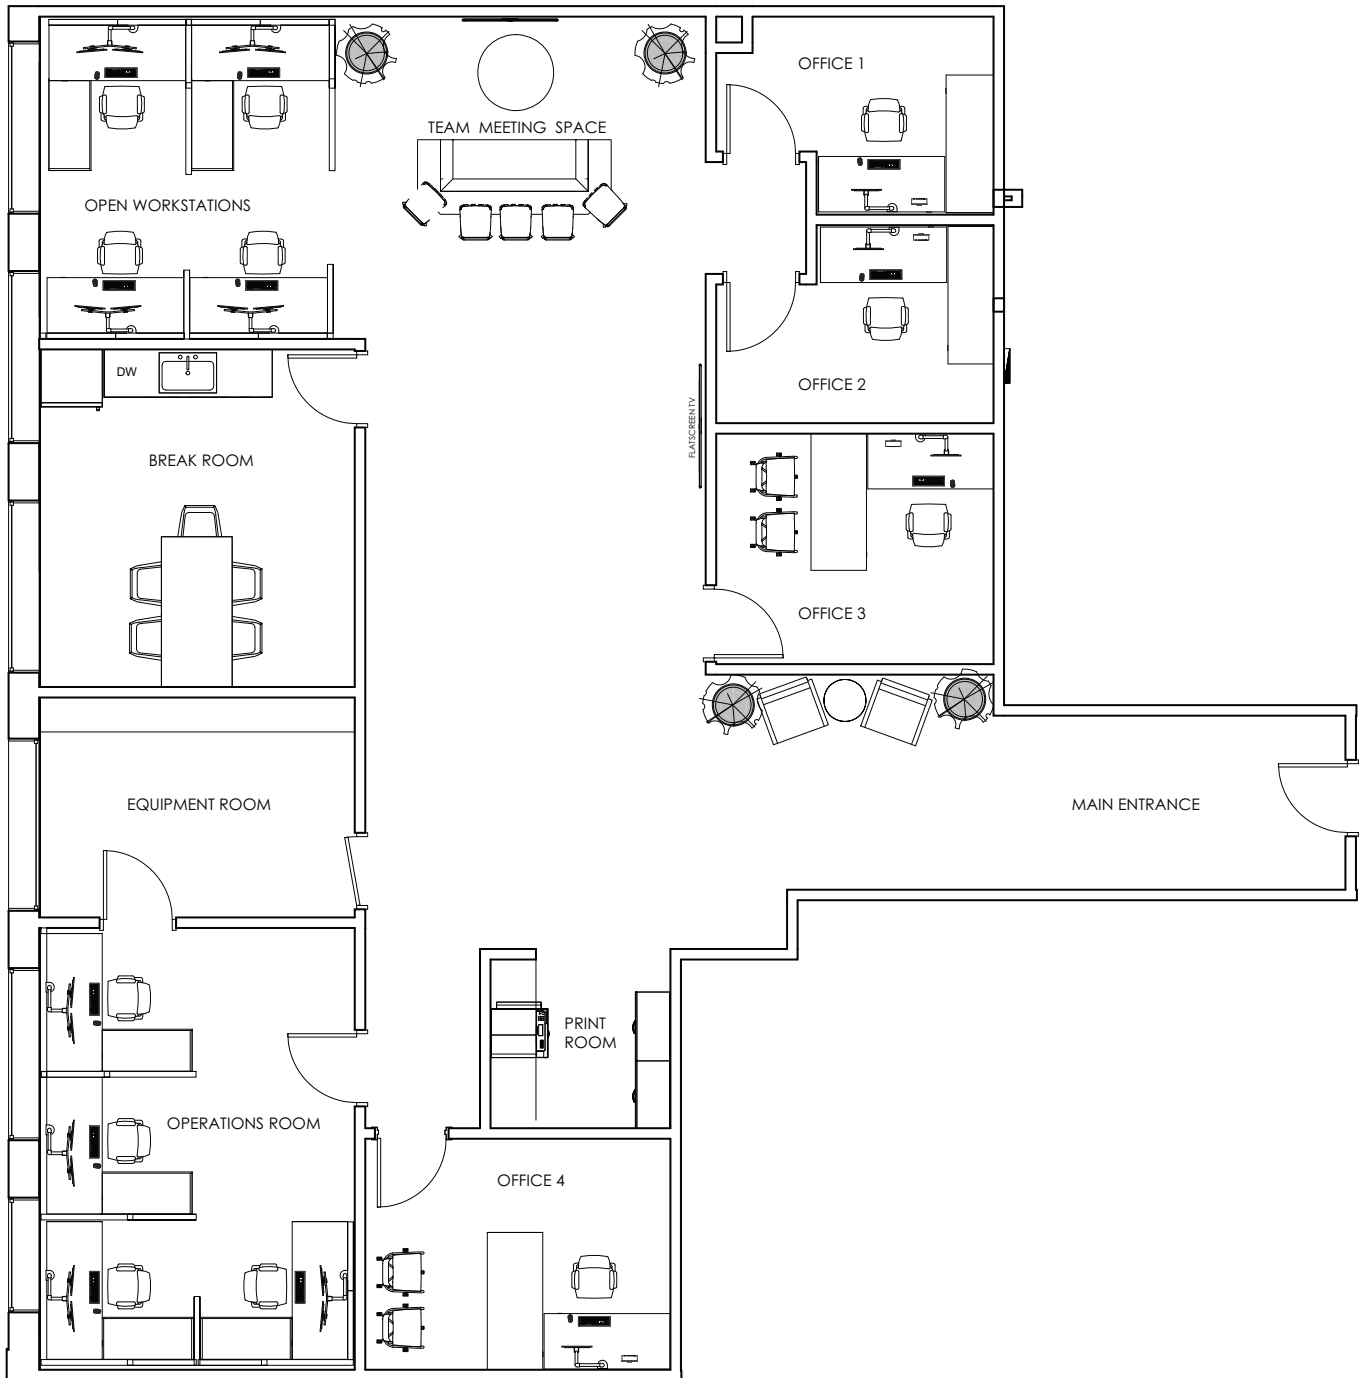

AGAWAM

CORPORATE CENTER

KEY - 1ST & 2ND FLOORPLANS

SUITE 203B | 2633 SQUARE FEET

SUITE 203B | PLAN VIEW

FOR ADDITIONAL INFORMATION, PLEASE CONTACT: VAL SANTANIELLO 413.439.6376

AGAWAM

CORPORATE CENTER

KEY - 1ST & 2ND FLOORPLANS

SUITE 203B | 2633 SQUARE FEET

SUITE 203B | 3D VIEW

FOR ADDITIONAL INFORMATION, PLEASE CONTACT: VAL SANTANIELLO 413.439.6376