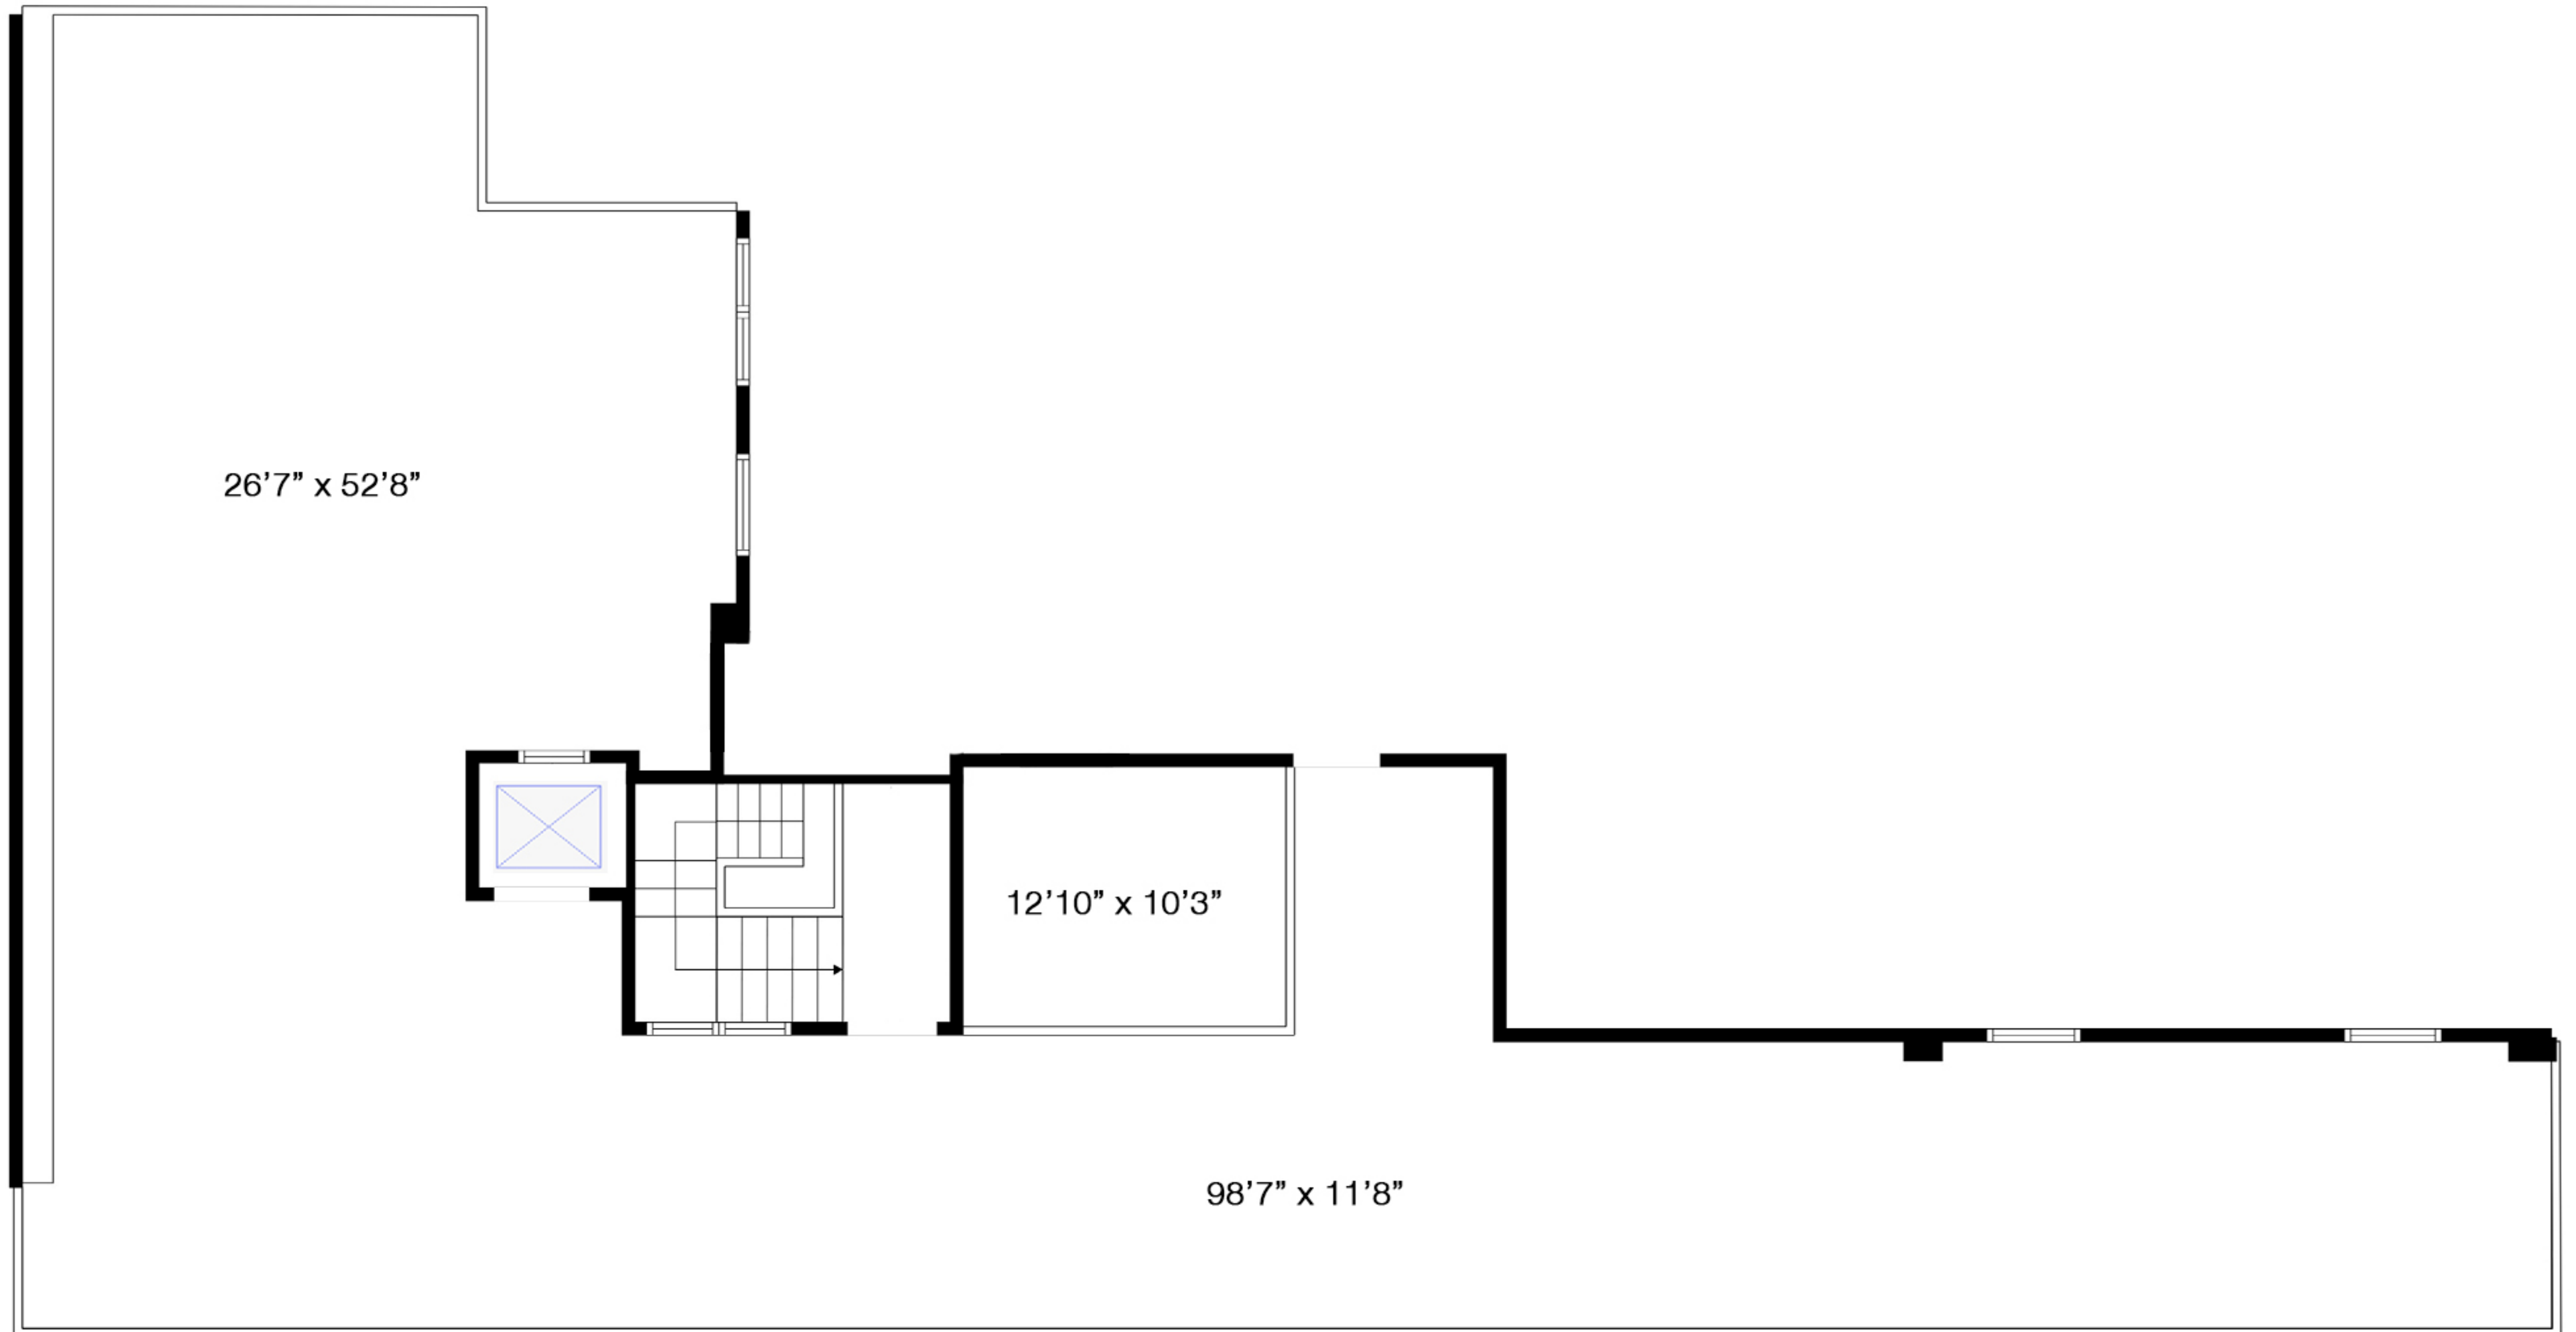

342 West 37th Street Roof Deck

GROSS INTERNAL AREA
2398 sq. ft.

MEASUREMENTS CALCULATED ARE DEEMED ACCURATE BUT NOT GUARANTEED